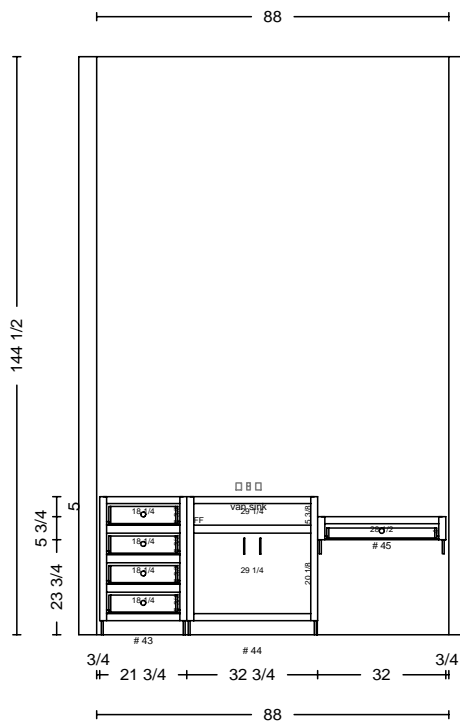

DATE	THARP CABINET ORDER	FRAMES	
JOB #			
Sheet 7 of 14			

Description Koentopp home		Address 1407 Hiwan Ct., Fort Collins, CO	
Name Linda & Rick Koentopp		WOOD	SOFFIT
Phone 215-8062		STAIN	DOOR
Contact Brian		EDGE	DRAWER
UPPERS	TOPS	FINGERPULLS	
INSTALL	DELIVER	FLOORS	HINGE

master

wood:	Alder
door:	Trenton
drawer:	5 piece
box:	std
glide:	std
crown:	none
stain:	nutmeg