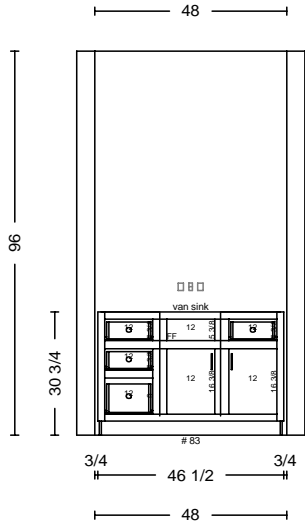

insert pantry
lap over top,
2 sides 1 1/2"
sets on floor,
opening: 32 x 84
framing not
complete

wood:	Alder
door:	Trenton
drawer:	5 Piece
box:	std
glide:	std
crown:	none
stain:	nutmeg

lap 1 1/2"
top, two sides

dimensions provided by brian: rough 33 1/4 x 93
cabinet 36" tall