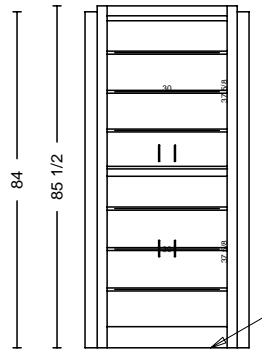

insert pantry
lap over top,
2 sides 1 1/2"
sets on floor,
opening: 32 x 84
framing not
complete

wood:	Alder
door:	Trenton
drawer:	5 Piece
box:	std
glide:	std
crown:	none
stain:	nutmeg

lap 1 1/2"
top, two sides