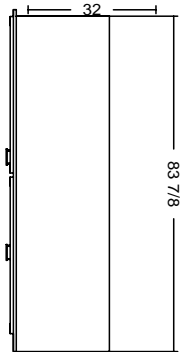

DATE	THARP CABINET ORDER	FRAMES
JOB #		
Sheet 13 of 14		

Description Koentopp home		Address 1407 Hiwan Ct., Fort Collins, CO	
Name Linda & Rick Koentopp		WOOD	SOFFIT
Phone 215-8062		STAIN	DOOR
Contact Brian		EDGE	DRAWER
UPPERS	TOPS	FINGERPULLS	
INSTALL	DELIVER	FLOORS	HINGE

insert pantry
lap over top,
2 sides 1 1/2"
sets on floor,
opening: 32 x 84
framing not
complete

wood:	Alder
door:	Trenton
drawer:	5 Piece
box:	std
glide:	std
crown:	none
stain:	nutmeg

lap 1 1/2"
top, two sides

Red Mahogany

Raised panel Side
20 3/4 Deep