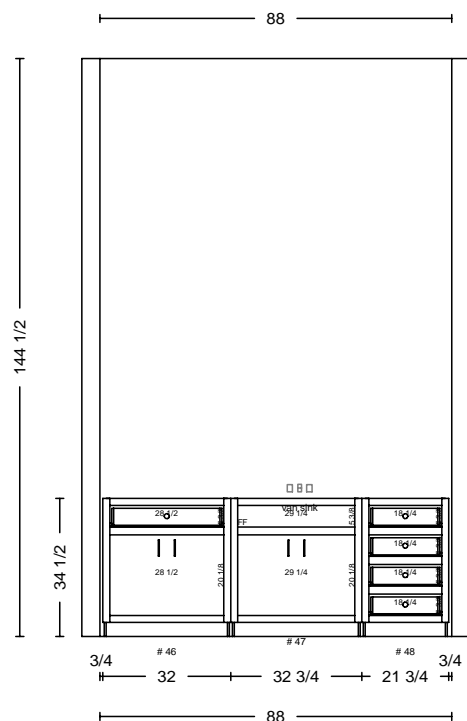

DATE	THARP CABINET ORDER	FRAMES	
JOB #			
Sheet 7 of 14			

Description Koentopp home		Address 1407 Hiwan Ct., Fort Collins, CO	
Name Linda & Rick Koentopp		WOOD	SOFFIT
Phone 215-8062		STAIN	DOOR
Contact Brian		EDGE	DRAWER
UPPERS	TOPS	FINGERPULLS	
INSTALL	DELIVER	FLOORS	HINGE

master

wood:	Alder
door:	Trenton
drawer:	5 piece
box:	std
glide:	std
crown:	none
stain:	nutmeg