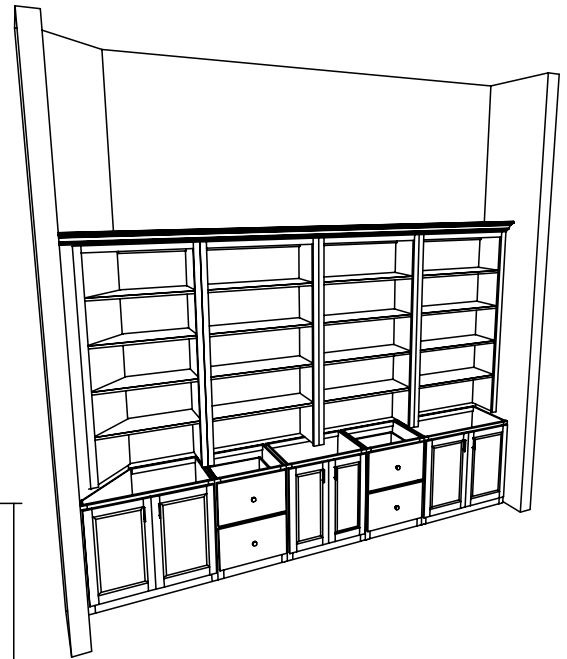

DATE	THARP CABINET ORDER		FRAMES	
JOB #				
Sheet 9 of 14				
Description Koentopp home		Address 1407 Hiwan Ct., Fort Collins, CO		
Name Linda & Rick Koentopp		WOOD	SOFFIT	
Phone 215-8062		STAIN	DOOR	
Contact Brian		EDGE	DRAWER	
UPPERS		TOPS		FINGERPULLS
INSTALL	DELIVER	FLOORS		HINGE

wood:	Alder
door:	Trenton
drawer:	5 piece
box:	std
glide:	accuride
crown:	std. 3 5/8"
stain:	red mahogany