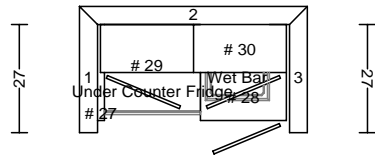

DATE	THARP CABINET ORDER			FRAMES	
JOB #					
Sheet 5 of 14					
Description Koentopp home		Address 1407 Hiwan Ct., Fort Collins, CO			
Name Linda & Rick Koentopp		WOOD	SOFFIT		
Phone 215-8062		STAIN	DOOR		
Contact Brian		EDGE	DRAWER		
UPPERS		TOPS	FINGERPULLS		
INSTALL	DELIVER	FLOORS		HINGE