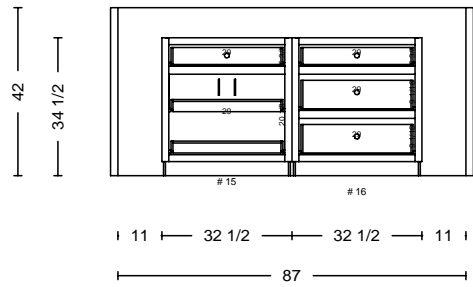

2 5/16" filler each side