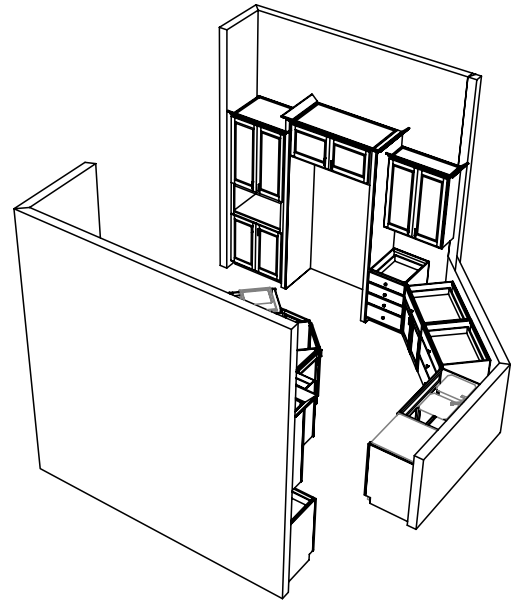

DATE	THARP CABINET ORDER			FRAMES
JOB #				
Sheet 4 of 14				
Description Koentopp home		Address 1407 Hiwan Ct., Fort Collins, CO		
Name Linda & Rick Koentopp		WOOD	SOFFIT	
Phone 215-8062		STAIN	DOOR	
Contact Brian		EDGE	DRAWER	
UPPERS		TOPS	FINGERPULLS	
INSTALL	DELIVER	FLOORS	HINGE