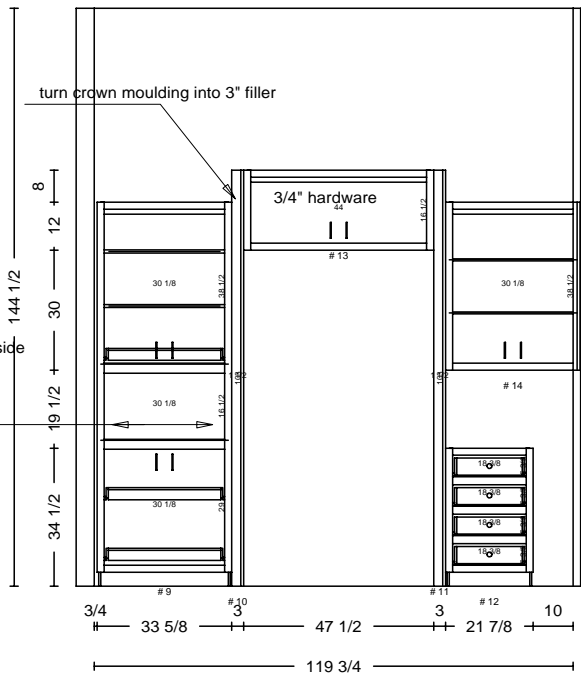

DATE	THARP CABINET ORDER		FRAMES	
JOB #				
Sheet 2 of 14				
Description Koentopp home		Address 1407 Hiwan Ct., Fort Collins, CO		
Name Linda & Rick Koentopp		WOOD	SOFFIT	
Phone 215-8062		STAIN	DOOR	
Contact Brian		EDGE	DRAWER	
UPPERS		TOPS		FINGERPULLS
INSTALL	DELIVER		HINGE