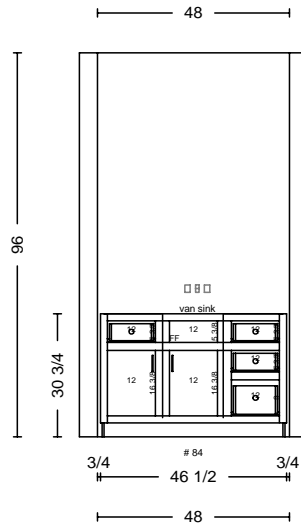

insert pantry
lap over top,
2 sides 1 1/2"
sets on floor,
opening: 32 x 84
framing not
complete

wood:	Alder
door:	Trenton
drawer:	5 Piece
box:	std
glide:	std
crown:	none
stain:	nutmeg

lap 1 1/2"
top, two sides

dimensions provided by brian: rough 33 1/4 x 93
cabinet 36" tall