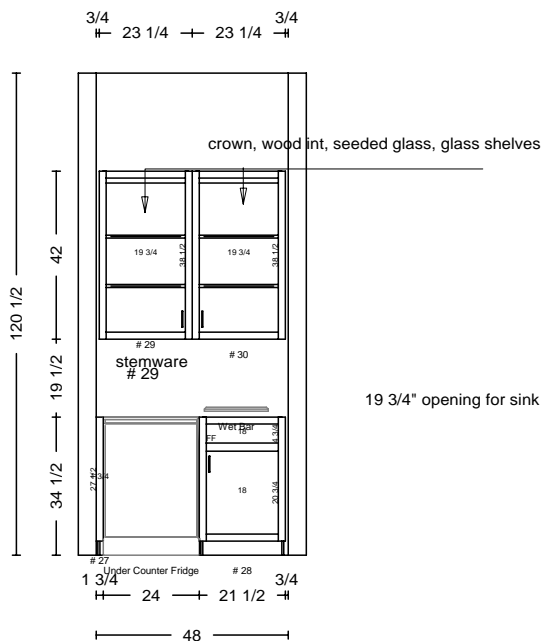

wood:	Alder
door:	Trenton
drawer:	slab
box:	std
glide:	std
crown:	3 5/8" std
stain:	nutmeg