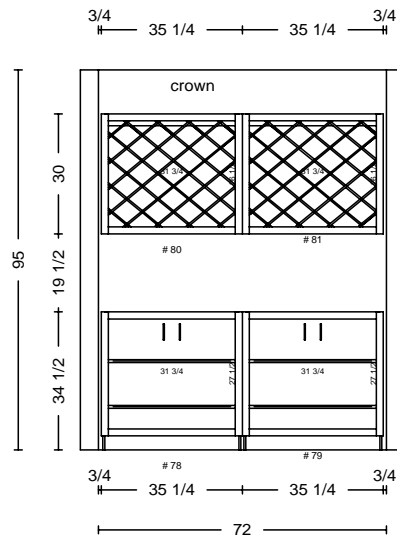

DATE	THARP CABINET ORDER		FRAMES	
JOB #				
Sheet 12 of 14				
Description Koentopp home		Address 1407 Hiwan Ct., Fort Collins, CO		
Name Linda & Rick Koentopp		WOOD	SOFFIT	
Phone 215-8062		STAIN	DOOR	
Contact Brian		EDGE	DRAWER	
UPPERS		TOPS	FINGERPULLS	
INSTALL	DELIVER	FLOORS	HINGE	

wood:	Alder
door:	Trenton
drawer:	slab
box:	std
glide:	std
crown:	std 3 5/8
stain:	Red Mahogany