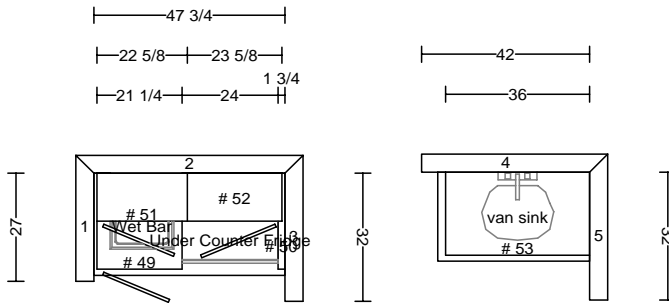

DATE	THARP CABINET ORDER	FRAMES	
JOB #			
Sheet 8 of 14			

Description Koentopp home		Address 1407 Hiwan Ct., Fort Collins, CO	
Name Linda & Rick Koentopp		WOOD	SOFFIT
Phone 215-8062		STAIN	DOOR
Contact Brian		EDGE	DRAWER
UPPERS	TOPS	FINGERPULLS	
INSTALL	DELIVER	FLOORS	HINGE