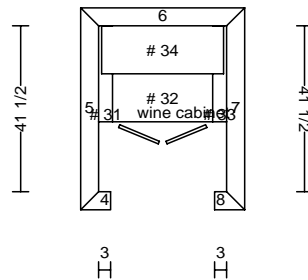

DATE	THARP CABINET ORDER			FRAMES	
JOB #					
Sheet 5 of 14					
Description Koentopp home		Address 1407 Hiwan Ct., Fort Collins, CO			
Name Linda & Rick Koentopp		WOOD	SOFFIT		
Phone 215-8062		STAIN	DOOR		
Contact Brian		EDGE	DRAWER		
UPPERS		TOPS	FINGERPULLS		
INSTALL	DELIVER	FLOORS		HINGE