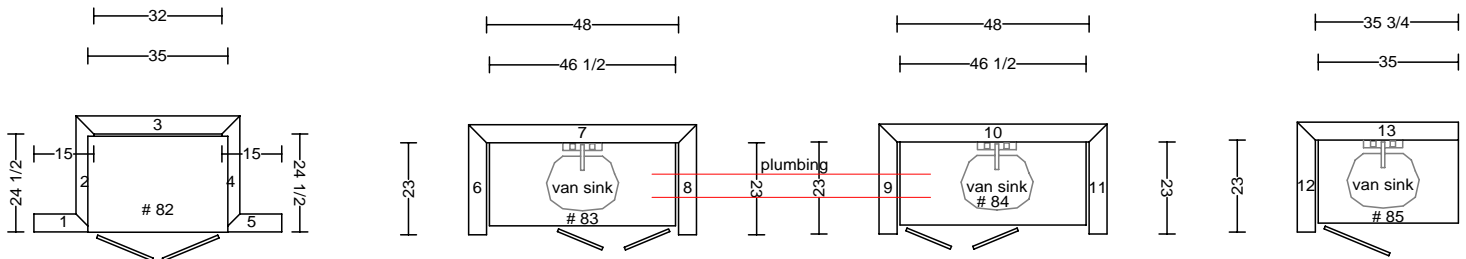

DATE	THARP CABINET ORDER	FRAMES
JOB #		
Sheet 13 of 14		

Description Koentopp home		Address 1407 Hiwan Ct., Fort Collins, CO	
Name Linda & Rick Koentopp		WOOD	SOFFIT
Phone 215-8062		STAIN	DOOR
Contact Brian		EDGE	DRAWER
UPPERS	TOPS	FINGERPULLS	
INSTALL	DELIVER	FLOORS	HINGE

insert pantry
lap over top,
2 sides 1 1/2"
sets on floor,
opening: 32 x 84
framing not
complete

wood:	Alder
door:	Trenton
drawer:	5 Piece
box:	std
glide:	std
crown:	none
stain:	nutmeg