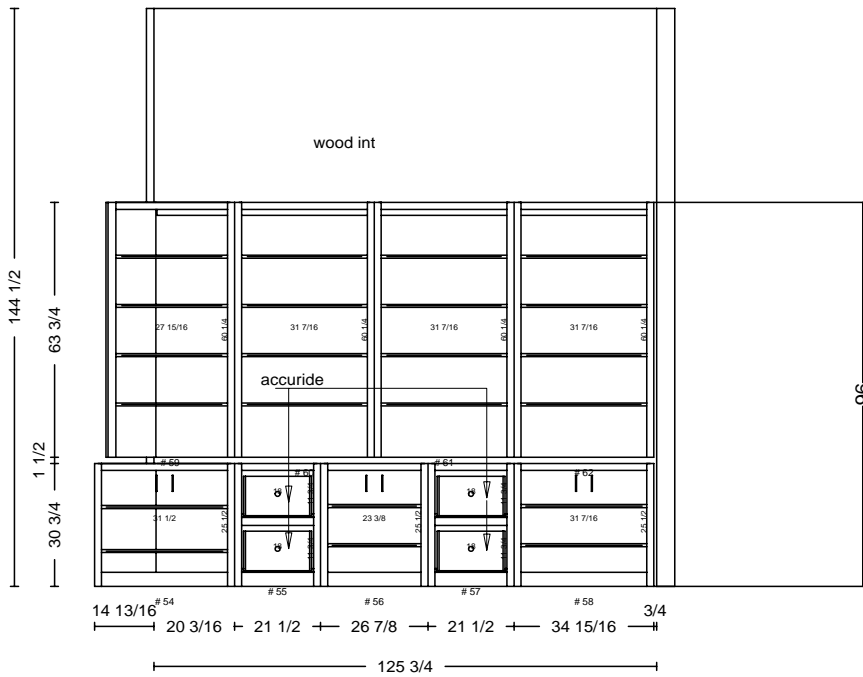

DATE	THARP CABINET ORDER		FRAMES	
JOB #				
Sheet 9 of 14				
Description Koentopp home		Address 1407 Hiwan Ct., Fort Collins, CO		
Name Linda & Rick Koentopp		WOOD	SOFFIT	
Phone 215-8062		STAIN	DOOR	
Contact Brian		EDGE	DRAWER	
UPPERS		TOPS		FINGERPULLS
INSTALL	DELIVER	FLOORS		HINGE

wood:	Alder
door:	Trenton
drawer:	5 piece
box:	std
glide:	accuride
crown:	std. 3 5/8"
stain:	red mahogany