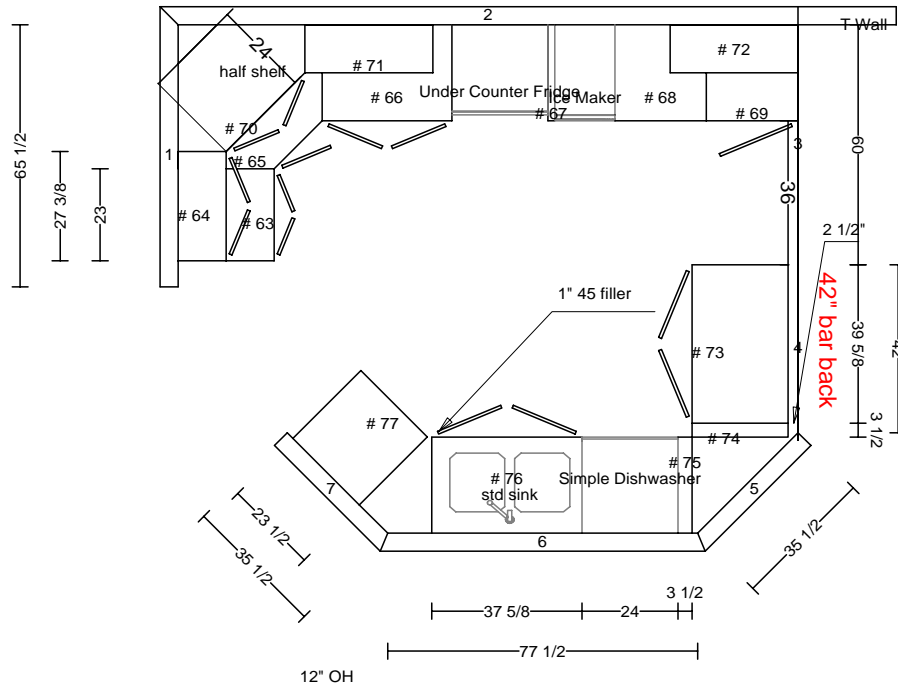

DATE	THARP CABINET ORDER			FRAMES	
JOB #					
Sheet 10 of 14					
Description Koentopp home		Address 1407 Hiwan Ct., Fort Collins, CO			
Name Linda & Rick Koentopp		WOOD	SOFFIT		
Phone 215-8062		STAIN	DOOR		
Contact Brian		EDGE	DRAWER		
UPPERS		TOPS		FINGERPULLS	
INSTALL	DELIVER		FLOORS		HINGE