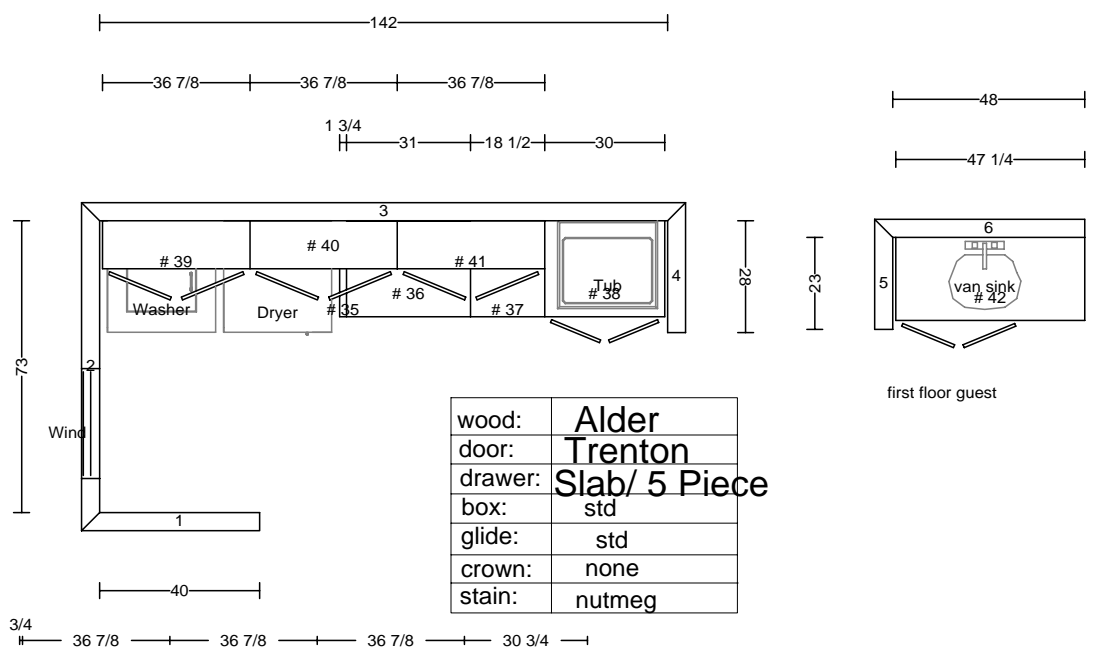

DATE	THARP CABINET ORDER	FRAMES
JOB #		
Sheet 6 of 14		

Description Koentopp home		Address 1407 Hiwan Ct., Fort Collins, CO	
Name Linda & Rick Koentopp		WOOD	SOFFIT
Phone 215-8062		STAIN	DOOR
Contact Brian		EDGE	DRAWER
UPPERS	TOPS	FINGERPULLS	
INSTALL	DELIVER	FLOORS	HINGE

wood:	Alder
door:	Trenton
drawer:	Slab/ 5 Piece
box:	std
glide:	std
crown:	none
stain:	nutmeg