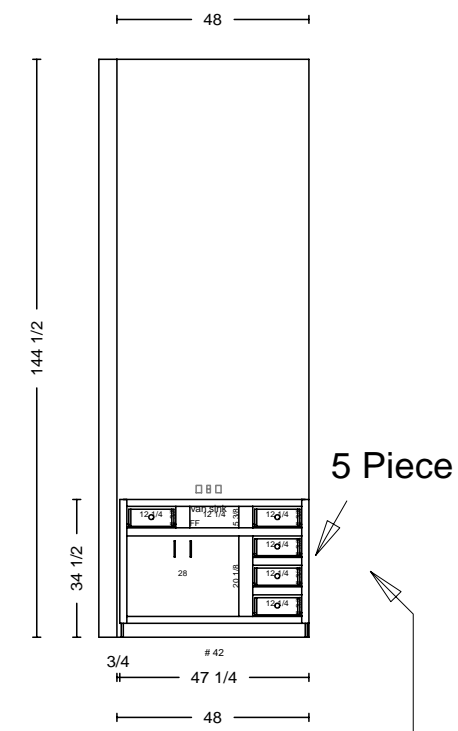

Raised Panel Side
20 3/4 Deep