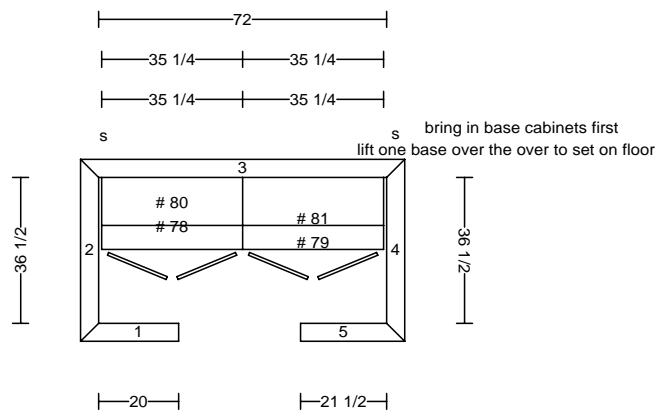

DATE	THARP CABINET ORDER		FRAMES	
JOB #				
Sheet 12 of 14				
Description Koentopp home		Address 1407 Hiwan Ct., Fort Collins, CO		
Name Linda & Rick Koentopp		WOOD	SOFFIT	
Phone 215-8062		STAIN	DOOR	
Contact Brian		EDGE	DRAWER	
UPPERS		TOPS	FINGERPULLS	
INSTALL	DELIVER	FLOORS	HINGE	

wood:	Alder
door:	Trenton
drawer:	slab
box:	std
glide:	std
crown:	std 3 5/8
stain:	Red Mahogany