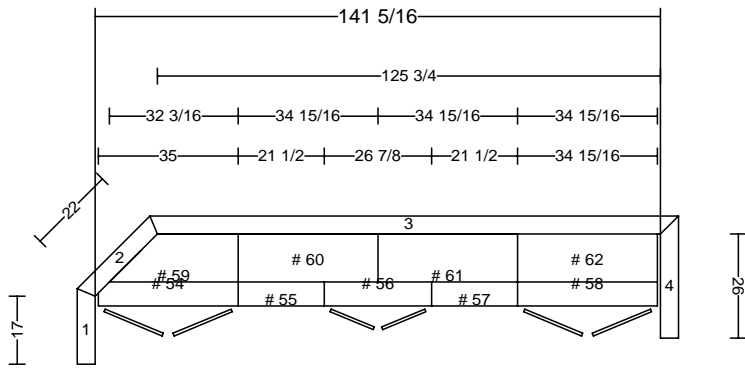

DATE	THARP CABINET ORDER		FRAMES	
JOB #				
Sheet 9 of 14				
Description Koentopp home		Address 1407 Hiwan Ct., Fort Collins, CO		
Name Linda & Rick Koentopp		WOOD	SOFFIT	
Phone 215-8062		STAIN	DOOR	
Contact Brian		EDGE	DRAWER	
UPPERS		TOPS		FINGERPULLS
INSTALL	DELIVER	FLOORS		HINGE

wood:	Alder
door:	Trenton
drawer:	5 piece
box:	std
glide:	accuride
crown:	std. 3 5/8"
stain:	red mahogany