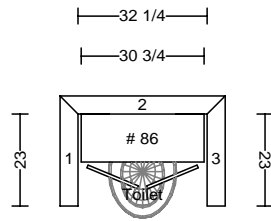

insert pantry
lap over top,
2 sides 1 1/2"
sets on floor,
opening: 32 x 84
framing not
complete

wood:	Alder
door:	Trenton
drawer:	5 Piece
box:	std
glide:	std
crown:	none
stain:	nutmeg

lap 1 1/2"
top, two sides

dimensions provided by brian: rough 33 1/4 x 93
cabinet 36" tall