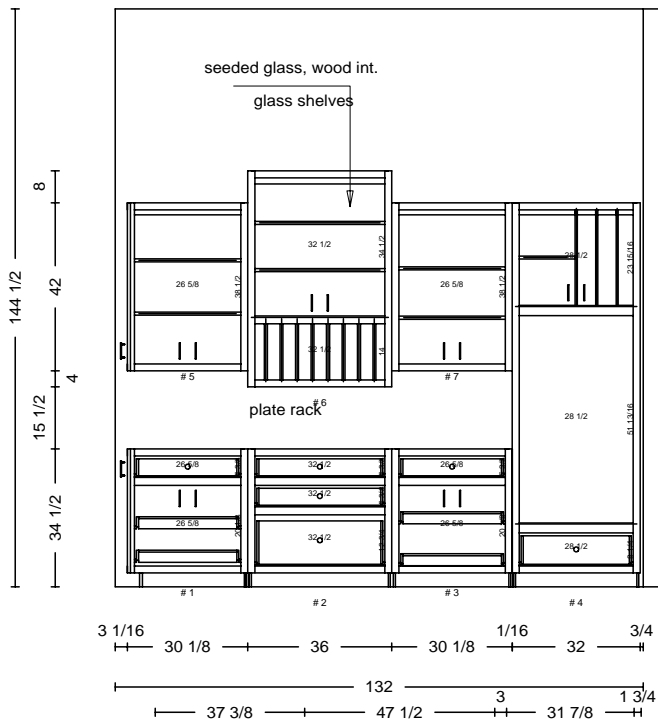

DATE	THARP CABINET ORDER		FRAMES	
JOB #				
Sheet 2 of 14				
Description Koentopp home		Address 1407 Hiwan Ct., Fort Collins, CO		
Name Linda & Rick Koentopp		WOOD	SOFFIT	
Phone 215-8062		STAIN	DOOR	
Contact Brian		EDGE	DRAWER	
UPPERS		TOPS		FINGERPULLS
INSTALL	DELIVER		HINGE