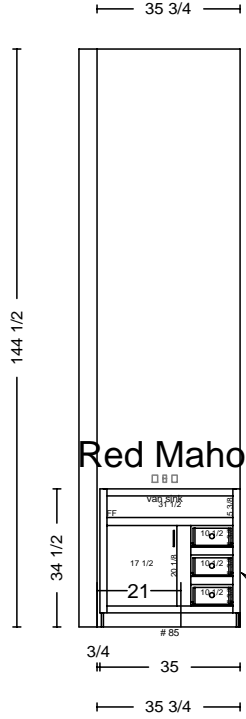

insert pantry
lap over top,
2 sides 1 1/2"
sets on floor,
opening: 32 x 84
framing not
complete

wood:	Alder
door:	Trenton
drawer:	5 Piece
box:	std
glide:	std
crown:	none
stain:	nutmeg

lap 1 1/2"
top, two sides

dimensions provided by brian: rough 33 1/4 x 93
cabinet 36" tall