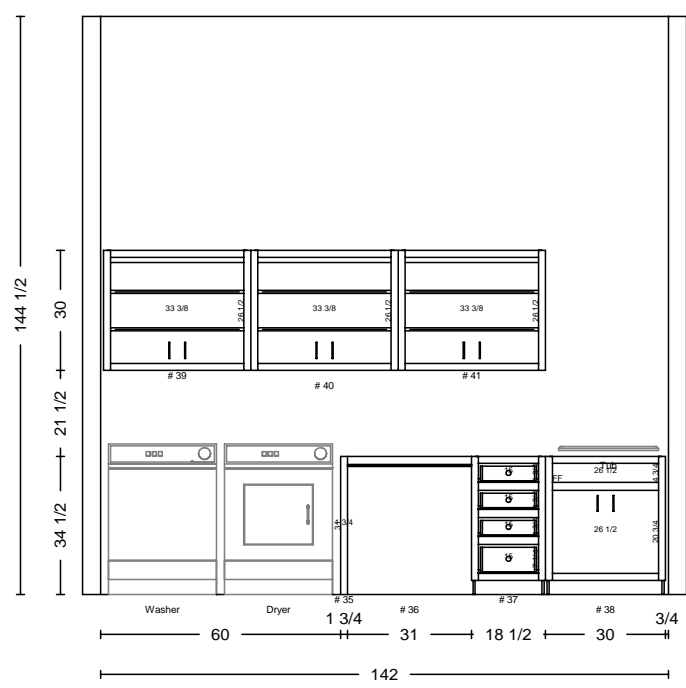

Raised Panel Side
20 3/4 Deep