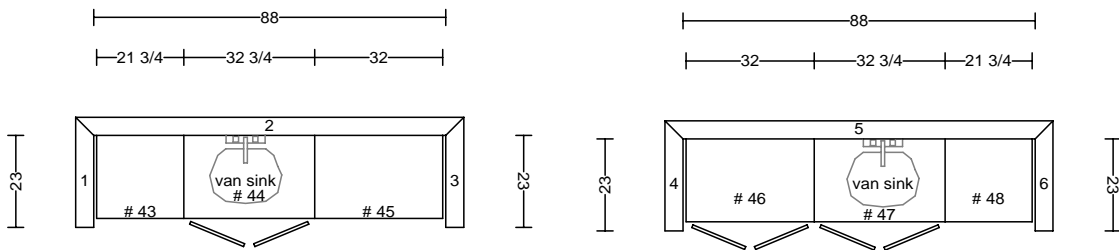

DATE	THARP CABINET ORDER	FRAMES	
JOB #			
Sheet 7 of 14			

Description Koentopp home		Address 1407 Hiwan Ct., Fort Collins, CO	
Name Linda & Rick Koentopp		WOOD	SOFFIT
Phone 215-8062		STAIN	DOOR
Contact Brian		EDGE	DRAWER
UPPERS	TOPS	FINGERPULLS	
INSTALL	DELIVER	FLOORS	HINGE

master

wood:	Alder
door:	Trenton
drawer:	5 piece
box:	std
glide:	std
crown:	none
stain:	nutmeg