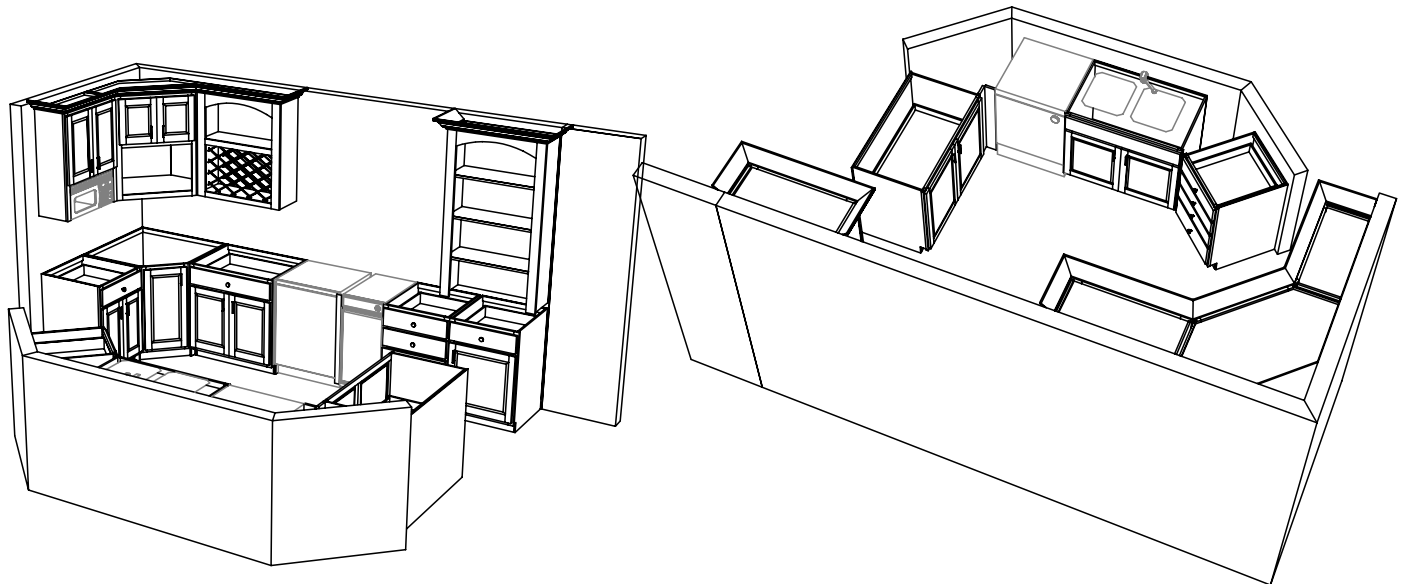

wood:	Alder
door:	Trenton
drawer:	slab
box:	std
glide:	std
crown:	std 3 5/8"
stain:	red mahogany