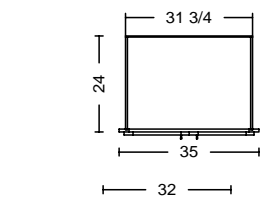

DATE	THARP CABINET ORDER	FRAMES
JOB #		
Sheet 13 of 14		

Description Koentopp home		Address 1407 Hiwan Ct., Fort Collins, CO	
Name Linda & Rick Koentopp		WOOD	SOFFIT
Phone 215-8062		STAIN	DOOR
Contact Brian		EDGE	DRAWER
UPPERS	TOPS	FINGERPULLS	
INSTALL	DELIVER	FLOORS	HINGE

insert pantry
lap over top,
2 sides 1 1/2"
sets on floor,
opening: 32 x 84
framing not
complete

wood:	Alder
door:	Trenton
drawer:	5 Piece
box:	std
glide:	std
crown:	none
stain:	nutmeg

lap 1 1/2"
top, two sides

Red Mahogany

Raised panel Side
20 3/4 Deep