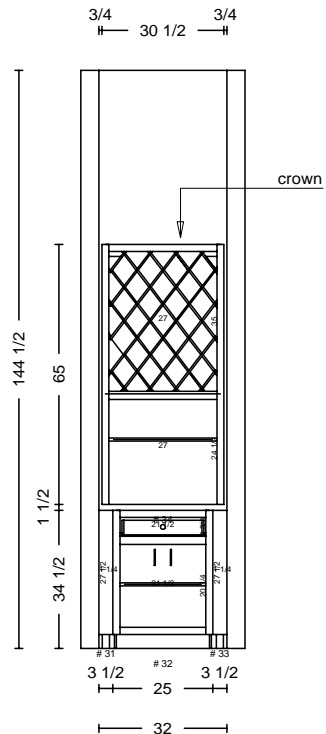

wood:	Alder
door:	Trenton
drawer:	slab
box:	std
glide:	std
crown:	3 5/8" std
stain:	nutmeg