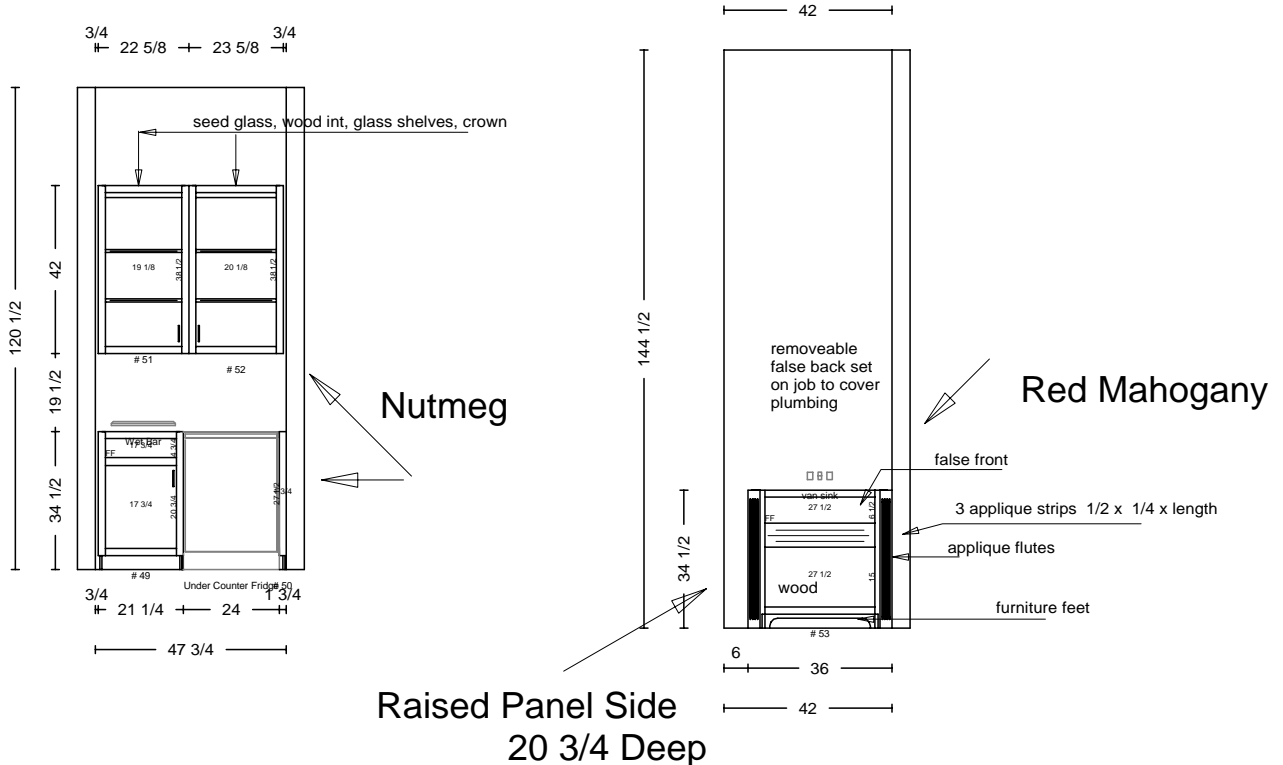

wood:	Alder
door:	Trenton
drawer:	slab
box:	std
glide:	std
crown:	std 3 5/8
stain:	nutmeg