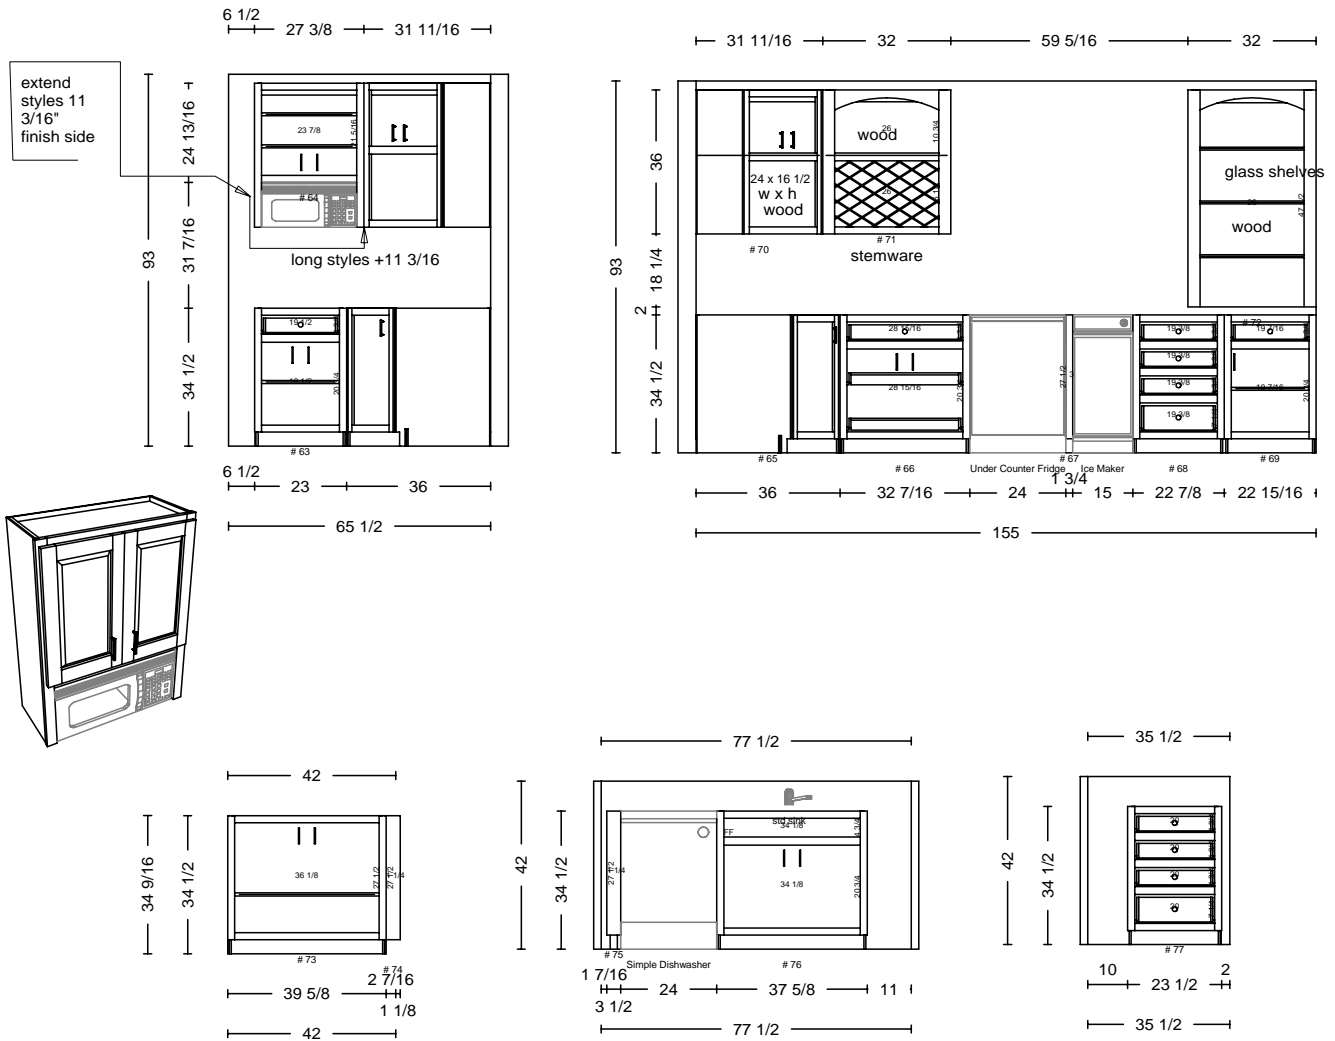

DATE	THARP CABINET ORDER			FRAMES	
JOB #					
Sheet 11 of 14					
Description Koentopp home		Address 1407 Hiwan Ct., Fort Collins, CO			
Name Linda & Rick Koentopp		WOOD	SOFFIT		
Phone 215-8062		STAIN	DOOR		
Contact Brian		EDGE	DRAWER		
UPPERS		TOPS		FINGERPULLS	
INSTALL	DELIVER		FLOORS		HINGE