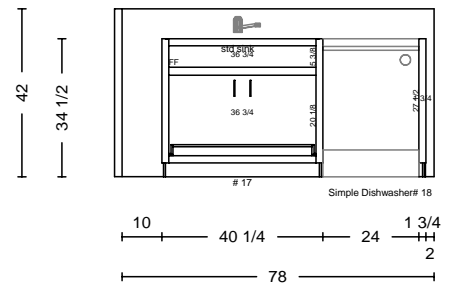

DATE	THARP CABINET ORDER		FRAMES	
JOB #				
Sheet 2 of 14				
Description Koentopp home		Address 1407 Hiwan Ct., Fort Collins, CO		
Name Linda & Rick Koentopp		WOOD	SOFFIT	
Phone 215-8062		STAIN	DOOR	
Contact Brian		EDGE	DRAWER	
UPPERS		TOPS		FINGERPULLS
INSTALL	DELIVER		HINGE