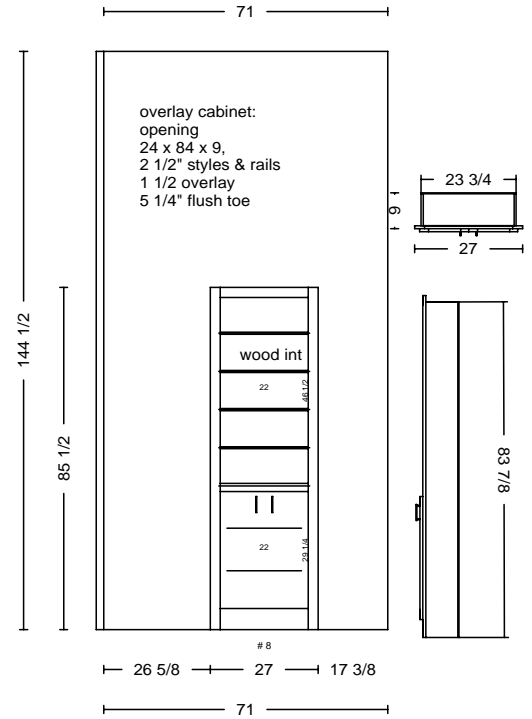

DATE	THARP CABINET ORDER		FRAMES	
JOB #				
Sheet 2 of 14				
Description Koentopp home		Address 1407 Hiwan Ct., Fort Collins, CO		
Name Linda & Rick Koentopp		WOOD	SOFFIT	
Phone 215-8062		STAIN	DOOR	
Contact Brian		EDGE	DRAWER	
UPPERS		TOPS		FINGERPULLS
INSTALL	DELIVER		HINGE