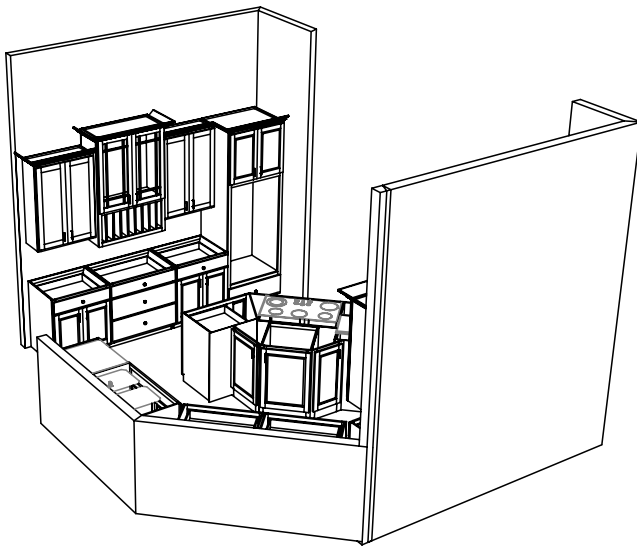

DATE	THARP CABINET ORDER			FRAMES
JOB #				
Sheet 4 of 14				
Description Koentopp home		Address 1407 Hiwan Ct., Fort Collins, CO		
Name Linda & Rick Koentopp		WOOD	SOFFIT	
Phone 215-8062		STAIN	DOOR	
Contact Brian		EDGE	DRAWER	
UPPERS		TOPS	FINGERPULLS	
INSTALL	DELIVER	FLOORS	HINGE