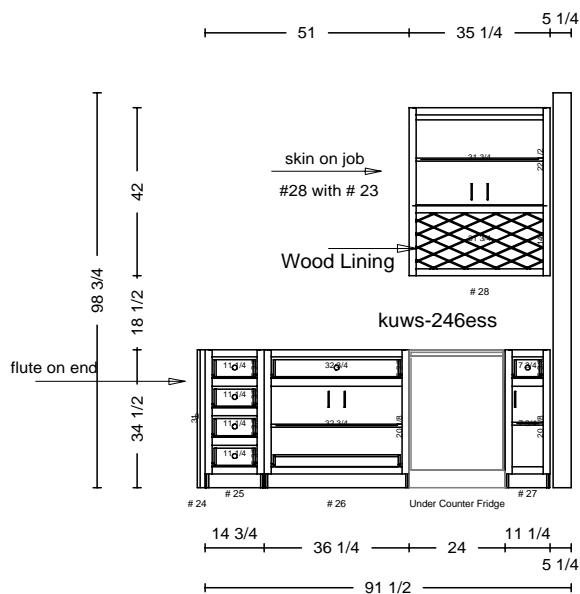

DATE	ray 12/3/04		FRAMES
JOB #	THARP CABINET ORDER		
Sheet 1 of 6			
Description Slayt Home		Address 224 South Milwaukee, Denver, CO 3b	
Name Slayt	WOOD alder	SOFFIT 98 3/4	
Phone 303-419-1114	STAIN Custom	DOOR sheffield	
Contact Den Creighton	EDGE none	DRAWER 5 piece	
UPPERS 41	TOPS hard surface no subs	FINGERPULLS yes	
INSTALL self	DELIVER Yes	FLOORS hardwood	HINGE 1 1/4 custom

special crown 4 1/2" sears trostel cr 01-47

Light Rail

DATE	<h1>THARP CABINET ORDER</h1>			FRAMES	
JOB #					
Sheet 2 of 6					
Description Slayt Home		Address 224 South Milwaukee, Denver, CO 3b			
Name Slayt		WOOD		SOFFIT	
Phone 303-419-1114		STAIN		DOOR	
Contact Den Creighton		EDGE		DRAWER	
UPPERS		TOPS		FINGERPULLS	
INSTALL	DELIVER		FLOORS		HINGE

THARP CABINET ORDER

DATE	<h1>THARP CABINET ORDER</h1>			FRAMES	
JOB #					
Sheet 3 of 6					
Description Slayt Home		Address 224 South Milwaukee, Denver, CO 3b			
Name Slayt		WOOD	SOFFIT		
Phone 303-419-1114		STAIN	DOOR		
Contact Den Creighton		EDGE	DRAWER		
UPPERS		TOPS	FINGERPULLS		
INSTALL	DELIVER	FLOORS		HINGE	