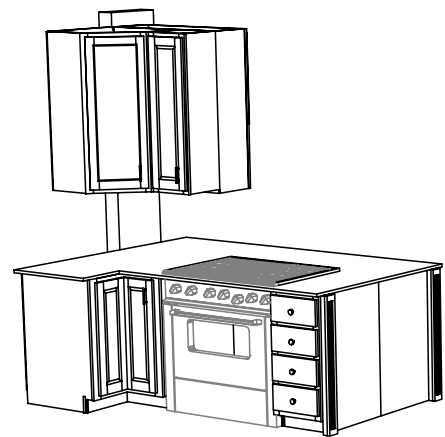

special crown 4 1/2" sears trostel cr 01-47

Light Rail

DATE	<h1>THARP CABINET ORDER</h1>			FRAMES	
JOB #					
Sheet 2 of 6					
Description Slayt Home		Address 224 South Milwaukee, Denver, CO 3b			
Name Slayt		WOOD		SOFFIT	
Phone 303-419-1114		STAIN		DOOR	
Contact Den Creighton		EDGE		DRAWER	
UPPERS		TOPS		FINGERPULLS	
INSTALL	DELIVER		FLOORS		HINGE

THARP CABINET ORDER

DATE	<h1>THARP CABINET ORDER</h1>			FRAMES	
JOB #					
Sheet 3 of 6					
Description Slayt Home		Address 224 South Milwaukee, Denver, CO 3b			
Name Slayt		WOOD	SOFFIT		
Phone 303-419-1114		STAIN	DOOR		
Contact Den Creighton		EDGE	DRAWER		
UPPERS		TOPS	FINGERPULLS		
INSTALL	DELIVER	FLOORS		HINGE	