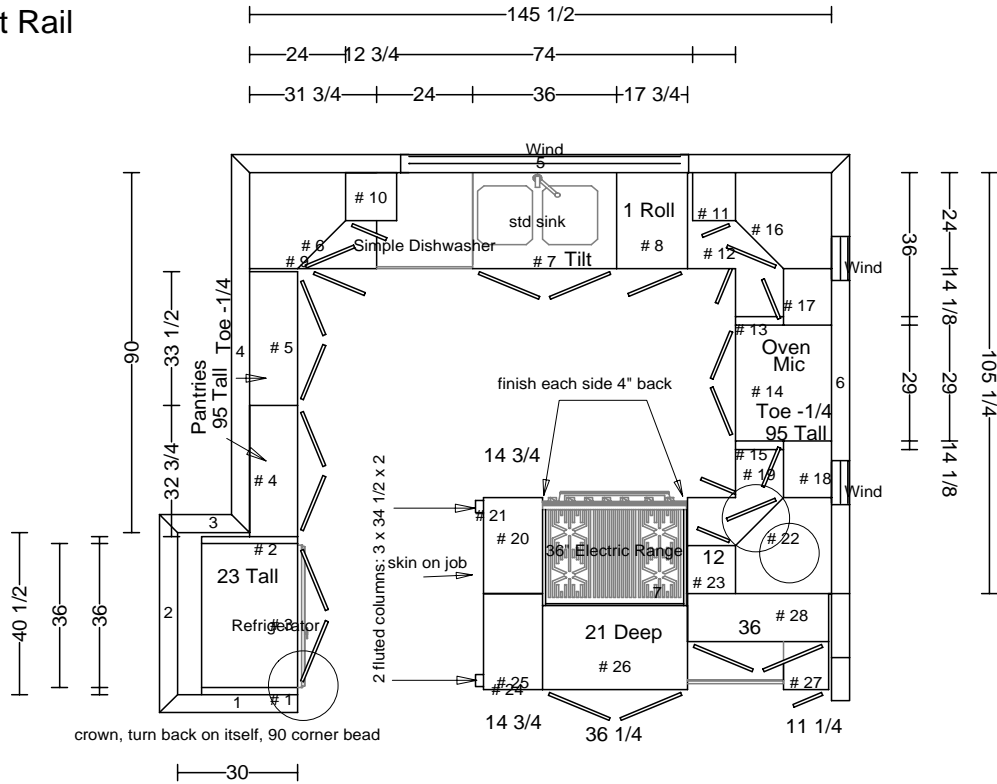

DATE	ray 12/3/04		FRAMES
JOB #	THARP CABINET ORDER		
Sheet 1 of 6			
Description Slayt Home		Address 224 South Milwaukee, Denver, CO 3b	
Name Slayt	WOOD alder	SOFFIT 98 3/4	
Phone 303-419-1114	STAIN Custom	DOOR sheffield	
Contact Den Creighton	EDGE none	DRAWER 5 piece	
UPPERS 41	TOPS hard surface no subs	FINGERPULLS yes	
INSTALL self	DELIVER Yes	FLOORS hardwood	HINGE 1 1/4 custom

special crown 4 1/2" sears trostel cr 01-47

Light Rail

DATE	<h1>THARP CABINET ORDER</h1>			FRAMES	
JOB #					
Sheet 2 of 6					
Description Slayt Home		Address 224 South Milwaukee, Denver, CO 3b			
Name Slayt		WOOD		SOFFIT	
Phone 303-419-1114		STAIN		DOOR	
Contact Den Creighton		EDGE		DRAWER	
UPPERS		TOPS		FINGERPULLS	
INSTALL	DELIVER		FLOORS		HINGE