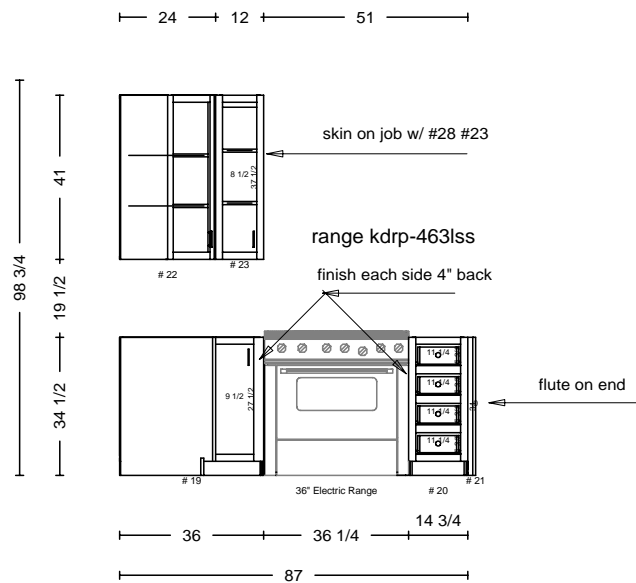

special crown 4 1/2" sears trostel cr 01-47

Light Rail

DATE	<h1>THARP CABINET ORDER</h1>			FRAMES	
JOB #					
Sheet 2 of 6					
Description Slayt Home		Address 224 South Milwaukee, Denver, CO 3b			
Name Slayt		WOOD		SOFFIT	
Phone 303-419-1114		STAIN		DOOR	
Contact Den Creighton		EDGE		DRAWER	
UPPERS		TOPS		FINGERPULLS	
INSTALL	DELIVER		FLOORS		HINGE

THARP CABINET ORDER

DATE	<h1>THARP CABINET ORDER</h1>			FRAMES	
JOB #					
Sheet 3 of 6					
Description Slayt Home		Address 224 South Milwaukee, Denver, CO 3b			
Name Slayt		WOOD	SOFFIT		
Phone 303-419-1114		STAIN	DOOR		
Contact Den Creighton		EDGE	DRAWER		
UPPERS		TOPS	FINGERPULLS		
INSTALL	DELIVER	FLOORS		HINGE	