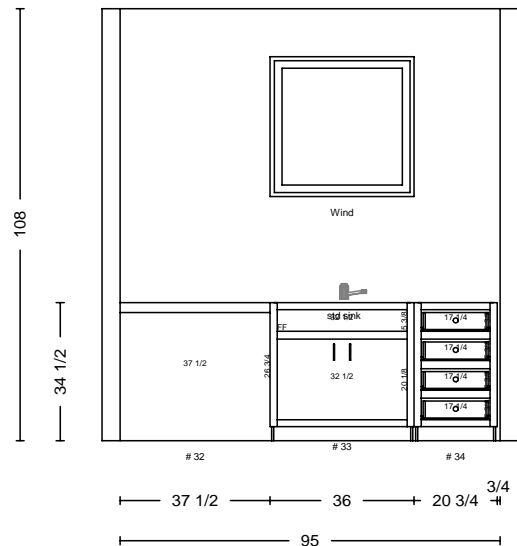

DATE	THARP CABINET ORDER			FRAMES	
JOB #					
Sheet 4 of 6					
Description Slayt Home		Address 224 South Milwaukee, Denver, CO 3b			
Name Slayt		WOOD	SOFFIT		
Phone 303-419-1114		STAIN	DOOR		
Contact Den Creighton		EDGE	DRAWER		
UPPERS		TOPS		FINGERPULLS	
INSTALL	DELIVER		FLOORS		HINGE