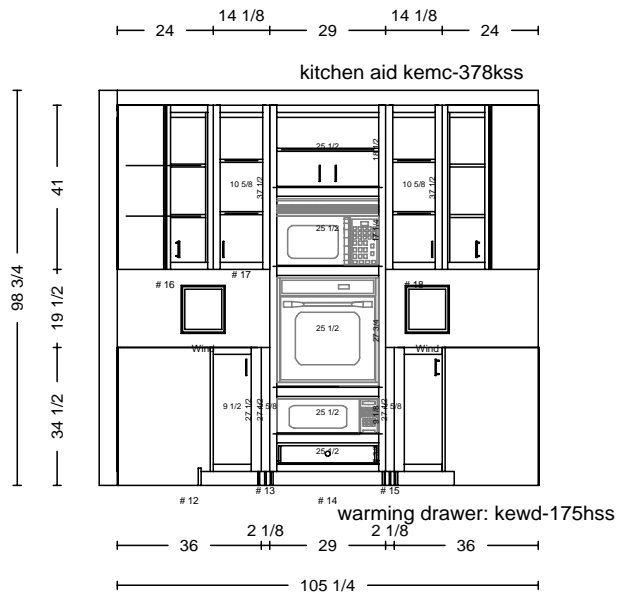

DATE	THARP CABINET ORDER			FRAMES	
JOB #					
Sheet 2 of 6					
Description Slayt Home		Address 224 South Milwaukee, Denver, CO 3b			
Name Slayt		WOOD		SOFFIT	
Phone 303-419-1114		STAIN		DOOR	
Contact Den Creighton		EDGE		DRAWER	
UPPERS		TOPS		FINGERPULLS	
INSTALL	DELIVER		FLOORS		HINGE

THARP CABINET ORDER