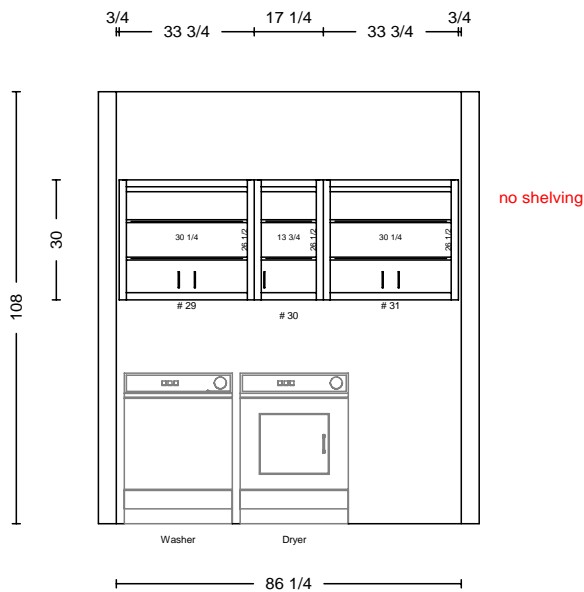

DATE	THARP CABINET ORDER			FRAMES	
JOB #					
Sheet 4 of 6					
Description Slayt Home		Address 224 South Milwaukee, Denver, CO 3b			
Name Slayt		WOOD	SOFFIT		
Phone 303-419-1114		STAIN	DOOR		
Contact Den Creighton		EDGE	DRAWER		
UPPERS		TOPS		FINGERPULLS	
INSTALL	DELIVER		FLOORS		HINGE