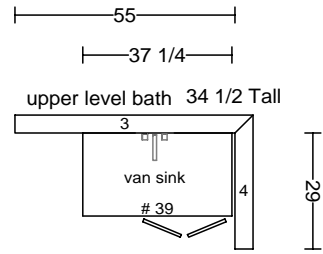

DATE	THARP CABINET ORDER			FRAMES	
JOB #					
Sheet 5 of 6					
Description Slayt Home		Address 224 South Milwaukee, Denver, CO 3b			
Name Slayt		WOOD	SOFFIT		
Phone 303-419-1114		STAIN	DOOR		
Contact Den Creighton		EDGE	DRAWER		
UPPERS		TOPS		FINGERPULLS	
INSTALL	DELIVER		FLOORS		HINGE