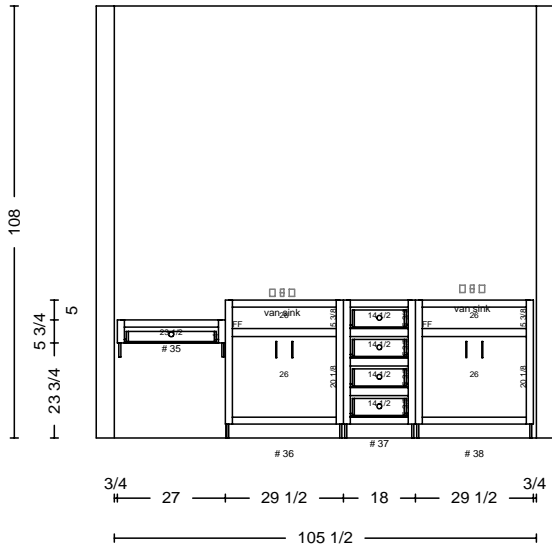

DATE	THARP CABINET ORDER			FRAMES	
JOB #					
Sheet 5 of 6					
Description Slayt Home		Address 224 South Milwaukee, Denver, CO 3b			
Name Slayt		WOOD	SOFFIT		
Phone 303-419-1114		STAIN	DOOR		
Contact Den Creighton		EDGE	DRAWER		
UPPERS		TOPS		FINGERPULLS	
INSTALL	DELIVER		FLOORS		HINGE