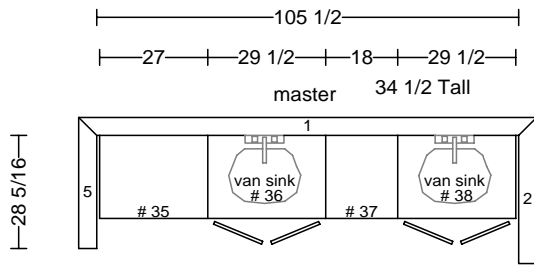

DATE	THARP CABINET ORDER			FRAMES	
JOB #					
Sheet 5 of 6					
Description Slayt Home		Address 224 South Milwaukee, Denver, CO 3b			
Name Slayt		WOOD	SOFFIT		
Phone 303-419-1114		STAIN	DOOR		
Contact Den Creighton		EDGE	DRAWER		
UPPERS		TOPS		FINGERPULLS	
INSTALL	DELIVER		FLOORS		HINGE