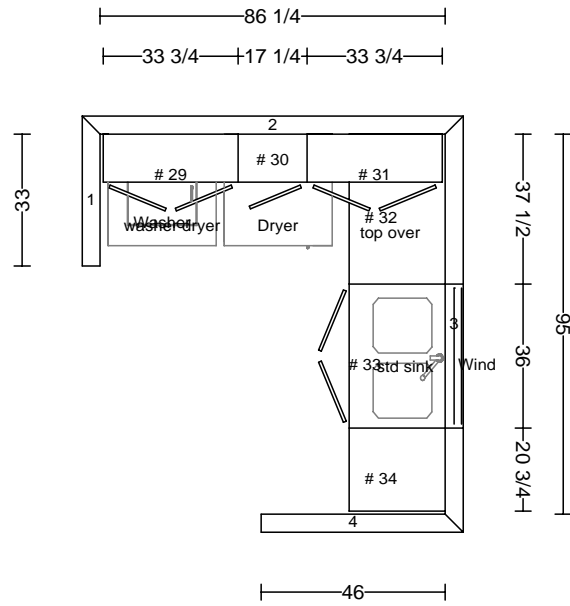

DATE	THARP CABINET ORDER			FRAMES	
JOB #					
Sheet 4 of 6					
Description Slayt Home		Address 224 South Milwaukee, Denver, CO 3b			
Name Slayt		WOOD	SOFFIT		
Phone 303-419-1114		STAIN	DOOR		
Contact Den Creighton		EDGE	DRAWER		
UPPERS		TOPS		FINGERPULLS	
INSTALL	DELIVER		FLOORS		HINGE