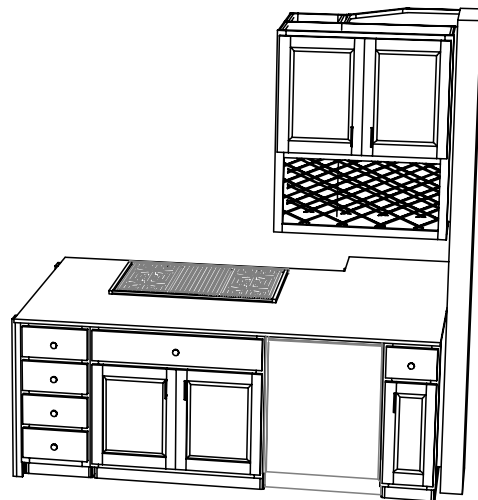

DATE	ray 12/3/04		FRAMES
JOB #	THARP CABINET ORDER		
Sheet 1 of 6			
Description Slayt Home		Address 224 South Milwaukee, Denver, CO 3b	
Name Slayt	WOOD alder	SOFFIT 98 3/4	
Phone 303-419-1114	STAIN Custom	DOOR sheffield	
Contact Den Creighton	EDGE none	DRAWER 5 piece	
UPPERS 41	TOPS hard surface no subs	FINGERPULLS yes	
INSTALL self	DELIVER Yes	FLOORS hardwood	HINGE 1 1/4 custom

special crown 4 1/2" sears trostel cr 01-47

Light Rail

DATE	<h1>THARP CABINET ORDER</h1>			FRAMES	
JOB #					
Sheet 2 of 6					
Description Slayt Home		Address 224 South Milwaukee, Denver, CO 3b			
Name Slayt		WOOD		SOFFIT	
Phone 303-419-1114		STAIN		DOOR	
Contact Den Creighton		EDGE		DRAWER	
UPPERS		TOPS		FINGERPULLS	
INSTALL	DELIVER		FLOORS		HINGE

THARP CABINET ORDER

DATE	<h1>THARP CABINET ORDER</h1>			FRAMES	
JOB #					
Sheet 3 of 6					
Description Slayt Home		Address 224 South Milwaukee, Denver, CO 3b			
Name Slayt		WOOD	SOFFIT		
Phone 303-419-1114		STAIN	DOOR		
Contact Den Creighton		EDGE	DRAWER		
UPPERS		TOPS	FINGERPULLS		
INSTALL	DELIVER	FLOORS		HINGE	