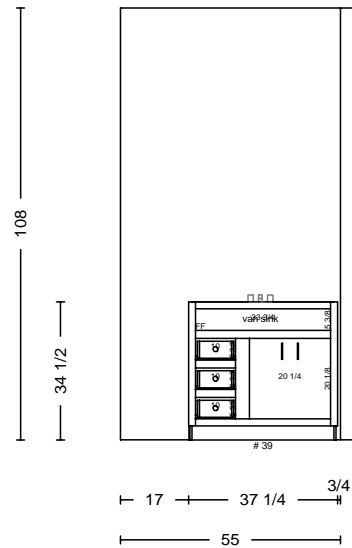

DATE	THARP CABINET ORDER			FRAMES	
JOB #					
Sheet 5 of 6					
Description Slayt Home		Address 224 South Milwaukee, Denver, CO 3b			
Name Slayt		WOOD	SOFFIT		
Phone 303-419-1114		STAIN	DOOR		
Contact Den Creighton		EDGE	DRAWER		
UPPERS		TOPS		FINGERPULLS	
INSTALL	DELIVER		FLOORS		HINGE