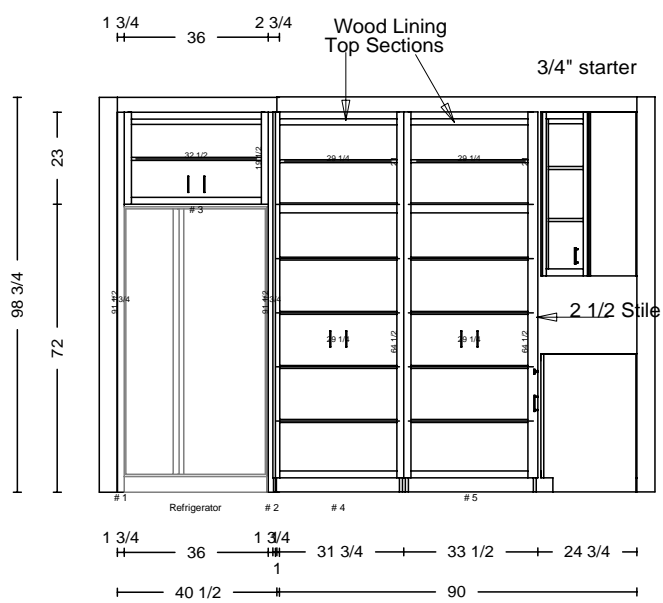

DATE	THARP CABINET ORDER			FRAMES	
JOB #					
Sheet 2 of 6					
Description Slayt Home		Address 224 South Milwaukee, Denver, CO 3b			
Name Slayt		WOOD		SOFFIT	
Phone 303-419-1114		STAIN		DOOR	
Contact Den Creighton		EDGE		DRAWER	
UPPERS		TOPS		FINGERPULLS	
INSTALL	DELIVER		FLOORS		HINGE

THARP CABINET ORDER