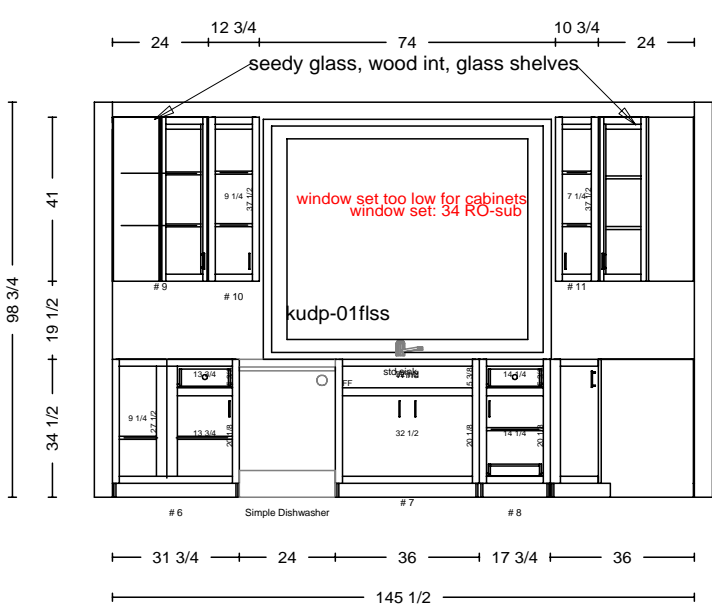

DATE	THARP CABINET ORDER			FRAMES	
JOB #					
Sheet 2 of 6					
Description Slayt Home		Address 224 South Milwaukee, Denver, CO 3b			
Name Slayt		WOOD		SOFFIT	
Phone 303-419-1114		STAIN		DOOR	
Contact Den Creighton		EDGE		DRAWER	
UPPERS		TOPS		FINGERPULLS	
INSTALL	DELIVER		FLOORS		HINGE

THARP CABINET ORDER