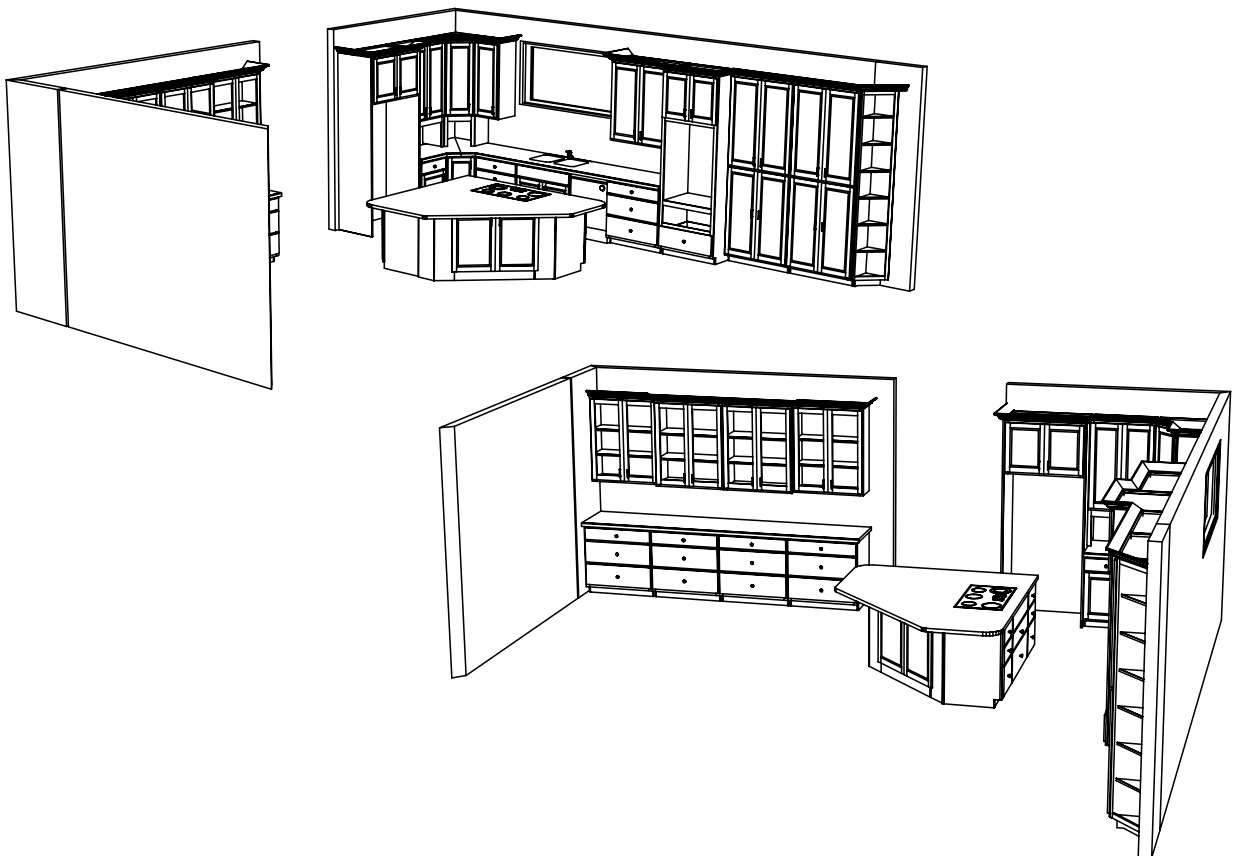

tile floor raise cabinets

3 5/8

crown & light rail

DATE	<h1>THARP CABINET ORDER</h1>		FRAMES	
JOB #				
Sheet 2 of 5				
Description Sarete Carriage house		Address 8235 N. 81 st, Longmont, CO		
Name Sarete		WOOD	SOFFIT	
Phone 720-530-0951		STAIN	DOOR	
Contact Tammy		EDGE	DRAWER	
UPPERS		TOPS	FINGERPULLS	
INSTALL	DELIVER	FLOORS	HINGE	

DATE	<h1>THARP CABINET ORDER</h1>	FRAMES
JOB #		
Sheet 3 of 5		

Description Sarete Carriage house		Address 8235 N. 81 st, Longmont, CO	
Name Sarete		WOOD	SOFFIT
Phone 720-530-0951		STAIN	DOOR
Contact Tammy		EDGE	DRAWER
UPPERS	TOPS	FINGERPULLS	
INSTALL	DELIVER	FLOORS	HINGE