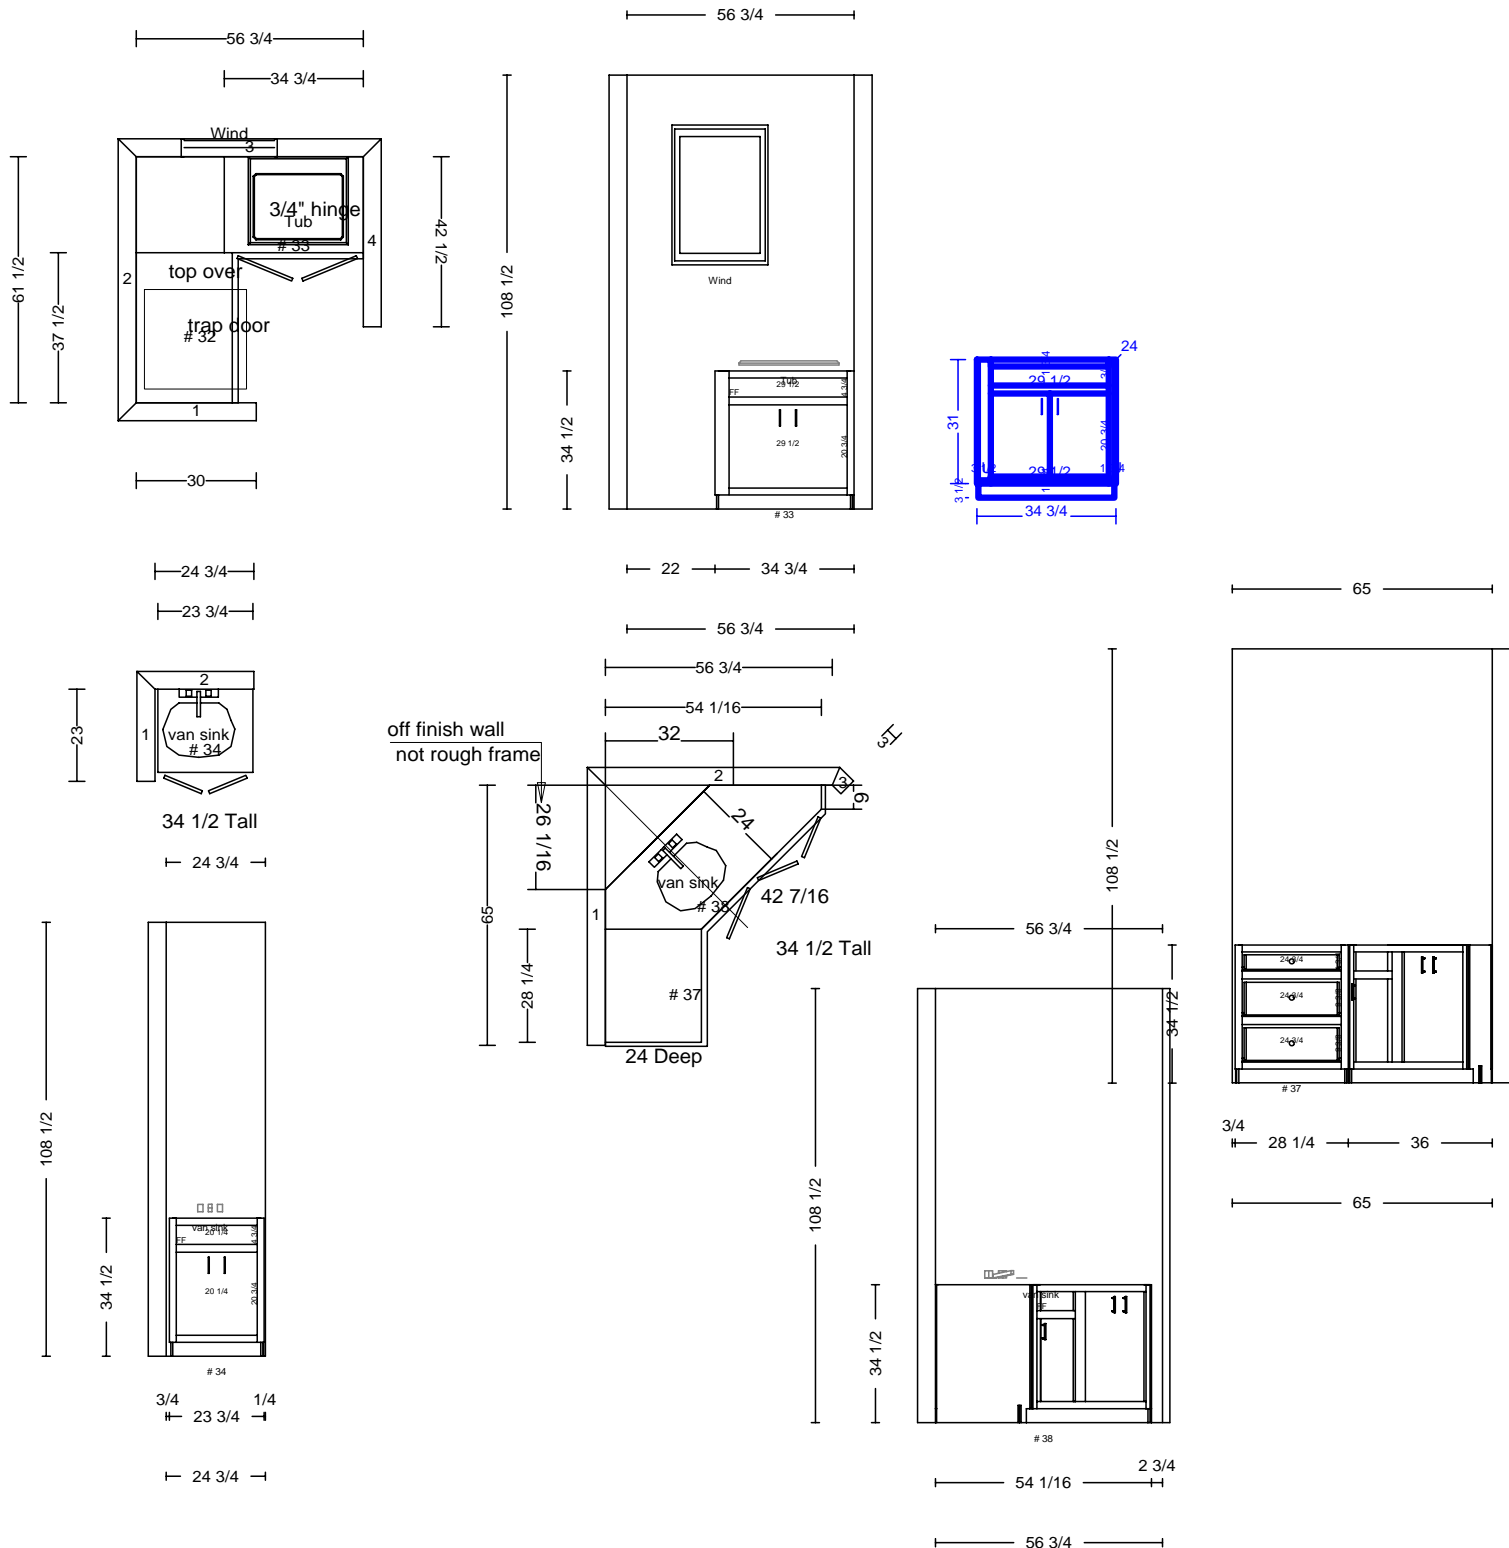

DATE	THARP CABINET ORDER		FRAMES	
JOB #				
Sheet 4 of 5				
Description Sarete Carriage house		Address 8235 N. 81 st, Longmont, CO		
Name Sarete		WOOD	SOFFIT	
Phone 720-530-0951		STAIN	DOOR	
Contact Tammy		EDGE	DRAWER	
UPPERS		TOPS		FINGERPULLS
INSTALL	DELIVER		HINGE