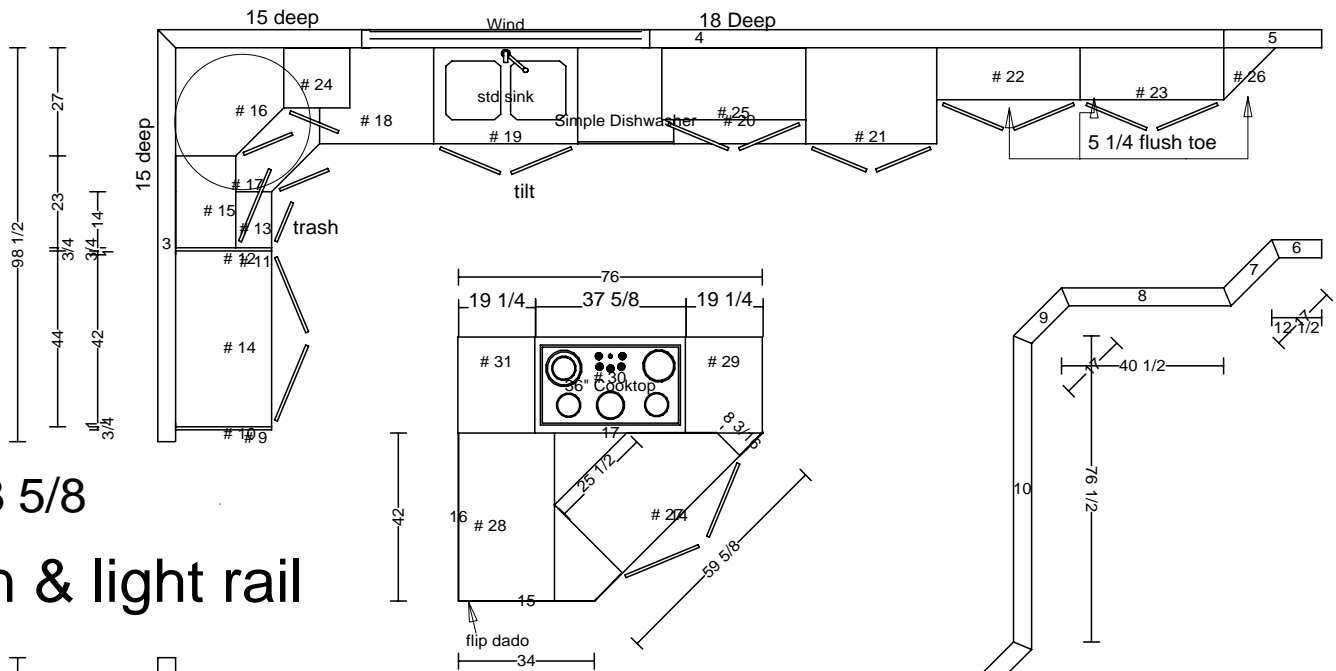

DATE	<h1>THARP CABINET ORDER</h1>		FRAMES
JOB #			
Sheet 1 of 5			
Description Sarete Carriage house		Address 8235 N. 81 st, Longmont, CO	
Name Sarete		WOOD Maple	SOFFIT
Phone 720-530-0951		STAIN White wash	DOOR Sheffield
Contact Tammy		EDGE	DRAWER 1/4" RO Slab
UPPERS 42"	TOPS Granite	FINGERPULLS Yes	
INSTALL Tharp	DELIVER Yes	FLOORS Tile	HINGE 1 1/4

tile floor raise cabinets

3 5/8

crown & light rail

DATE	<h1>THARP CABINET ORDER</h1>		FRAMES	
JOB #				
Sheet 2 of 5				
Description Sarete Carriage house		Address 8235 N. 81 st, Longmont, CO		
Name Sarete		WOOD	SOFFIT	
Phone 720-530-0951		STAIN	DOOR	
Contact Tammy		EDGE	DRAWER	
UPPERS		TOPS	FINGERPULLS	
INSTALL	DELIVER	FLOORS	HINGE	

DATE	<h1>THARP CABINET ORDER</h1>	FRAMES
JOB #		
Sheet 3 of 5		

Description Sarete Carriage house		Address 8235 N. 81 st, Longmont, CO	
Name Sarete		WOOD	SOFFIT
Phone 720-530-0951		STAIN	DOOR
Contact Tammy		EDGE	DRAWER
UPPERS	TOPS	FINGERPULLS	
INSTALL	DELIVER	FLOORS	HINGE