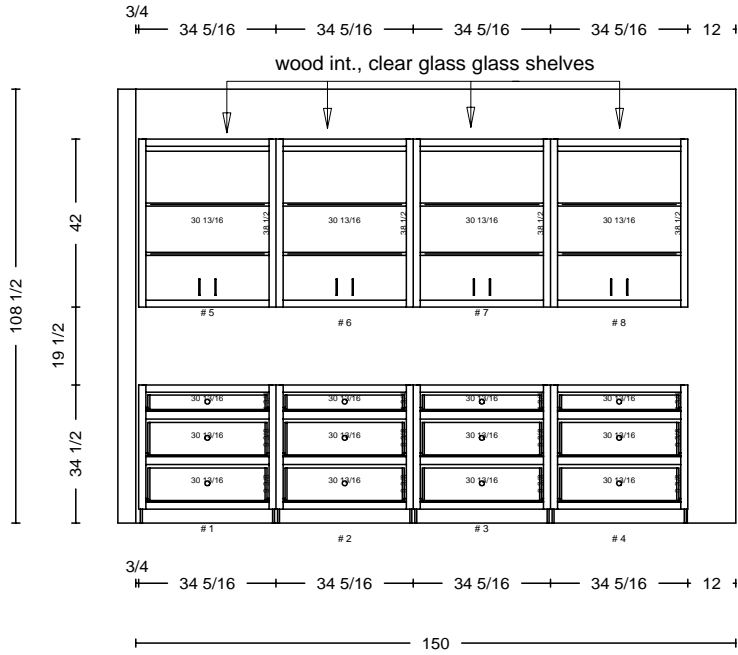

tile floor raise cabinets

3 5/8

crown & light rail

DATE	<h1>THARP CABINET ORDER</h1>		FRAMES	
JOB #				
Sheet 2 of 5				
Description Sarete Carriage house		Address 8235 N. 81 st, Longmont, CO		
Name Sarete		WOOD	SOFFIT	
Phone 720-530-0951		STAIN	DOOR	
Contact Tammy		EDGE	DRAWER	
UPPERS		TOPS	FINGERPULLS	
INSTALL	DELIVER	FLOORS	HINGE	

DATE	<h1>THARP CABINET ORDER</h1>	FRAMES
JOB #		
Sheet 3 of 5		

Description Sarete Carriage house		Address 8235 N. 81 st, Longmont, CO	
Name Sarete		WOOD	SOFFIT
Phone 720-530-0951		STAIN	DOOR
Contact Tammy		EDGE	DRAWER
UPPERS	TOPS	FINGERPULLS	
INSTALL	DELIVER	FLOORS	HINGE