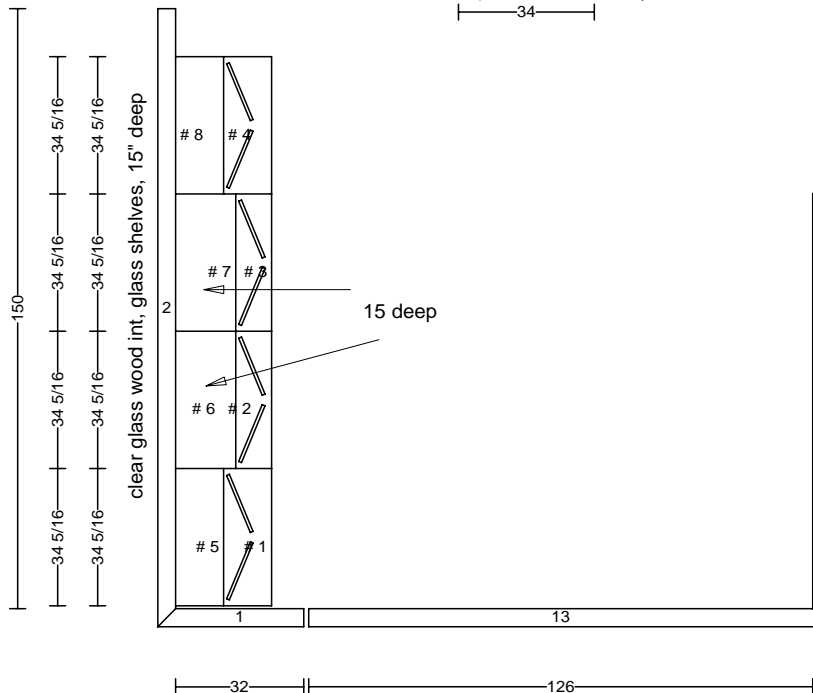

DATE	<h1>THARP CABINET ORDER</h1>		FRAMES
JOB #			
Sheet 1 of 5			
Description Sarete Carriage house		Address 8235 N. 81 st, Longmont, CO	
Name Sarete		WOOD Maple	SOFFIT
Phone 720-530-0951		STAIN White wash	DOOR Sheffield
Contact Tammy		EDGE	DRAWER 1/4" RO Slab
UPPERS 42"	TOPS Granite	FINGERPULLS Yes	
INSTALL Tharp	DELIVER Yes	FLOORS Tile	HINGE 1 1/4

tile floor raise cabinets

3 5/8

crown & light rail

DATE	<h1>THARP CABINET ORDER</h1>		FRAMES	
JOB #				
Sheet 2 of 5				
Description Sarete Carriage house		Address 8235 N. 81 st, Longmont, CO		
Name Sarete		WOOD	SOFFIT	
Phone 720-530-0951		STAIN	DOOR	
Contact Tammy		EDGE	DRAWER	
UPPERS		TOPS	FINGERPULLS	
INSTALL	DELIVER	FLOORS	HINGE	