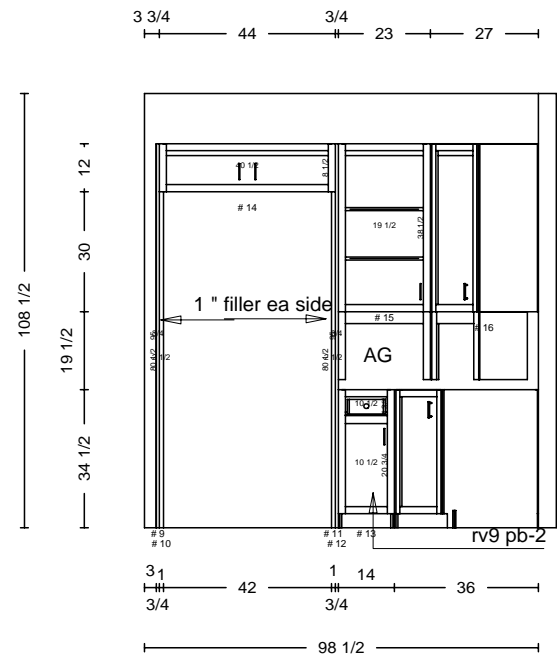

tile floor raise cabinets

3 5/8

crown & light rail

DATE	<h1>THARP CABINET ORDER</h1>		FRAMES	
JOB #				
Sheet 2 of 5				
Description Sarete Carriage house		Address 8235 N. 81 st, Longmont, CO		
Name Sarete		WOOD	SOFFIT	
Phone 720-530-0951		STAIN	DOOR	
Contact Tammy		EDGE	DRAWER	
UPPERS		TOPS	FINGERPULLS	
INSTALL	DELIVER	FLOORS	HINGE	

DATE	<h1>THARP CABINET ORDER</h1>	FRAMES
JOB #		
Sheet 3 of 5		

Description Sarete Carriage house		Address 8235 N. 81 st, Longmont, CO	
Name Sarete		WOOD	SOFFIT
Phone 720-530-0951		STAIN	DOOR
Contact Tammy		EDGE	DRAWER
UPPERS	TOPS	FINGERPULLS	
INSTALL	DELIVER	FLOORS	HINGE