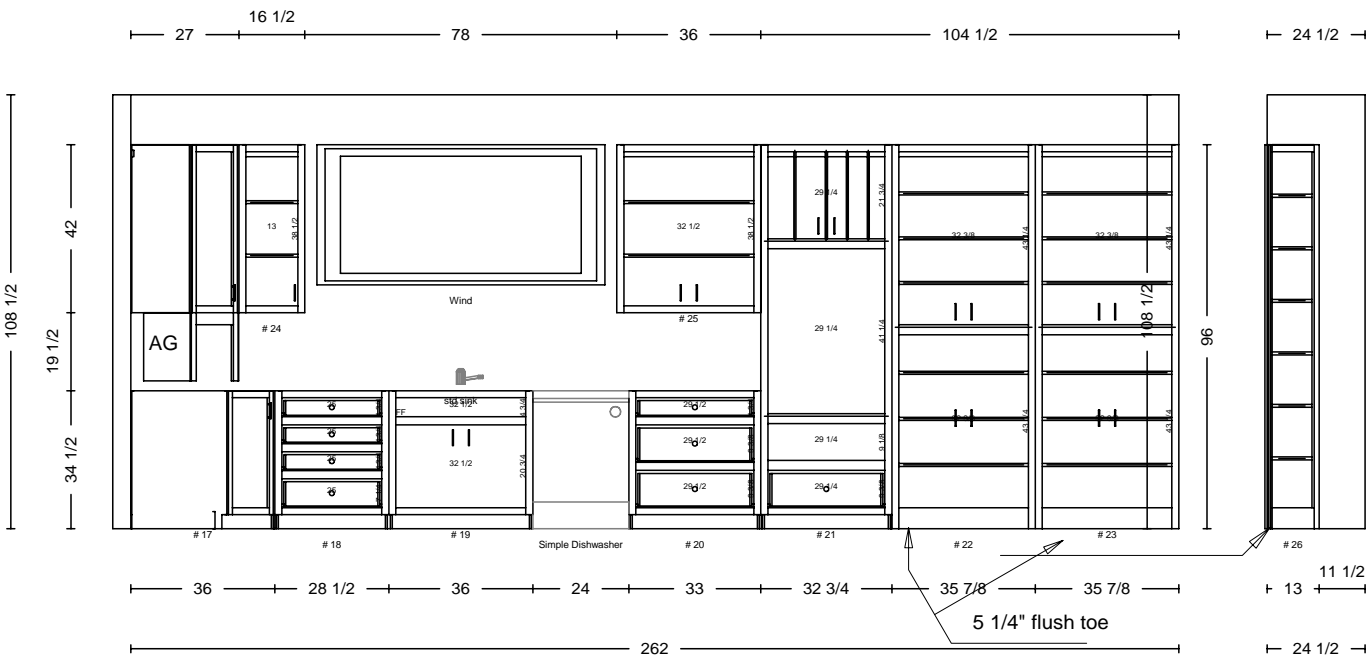

tile floor raise cabinets

3 5/8

crown & light rail

DATE	<h1>THARP CABINET ORDER</h1>		FRAMES	
JOB #				
Sheet 2 of 5				
Description Sarete Carriage house		Address 8235 N. 81 st, Longmont, CO		
Name Sarete		WOOD	SOFFIT	
Phone 720-530-0951		STAIN	DOOR	
Contact Tammy		EDGE	DRAWER	
UPPERS		TOPS	FINGERPULLS	
INSTALL	DELIVER	FLOORS	HINGE	

DATE	<h1>THARP CABINET ORDER</h1>	FRAMES
JOB #		
Sheet 3 of 5		

Description Sarete Carriage house		Address 8235 N. 81 st, Longmont, CO	
Name Sarete		WOOD	SOFFIT
Phone 720-530-0951		STAIN	DOOR
Contact Tammy		EDGE	DRAWER
UPPERS	TOPS	FINGERPULLS	
INSTALL	DELIVER	FLOORS	HINGE