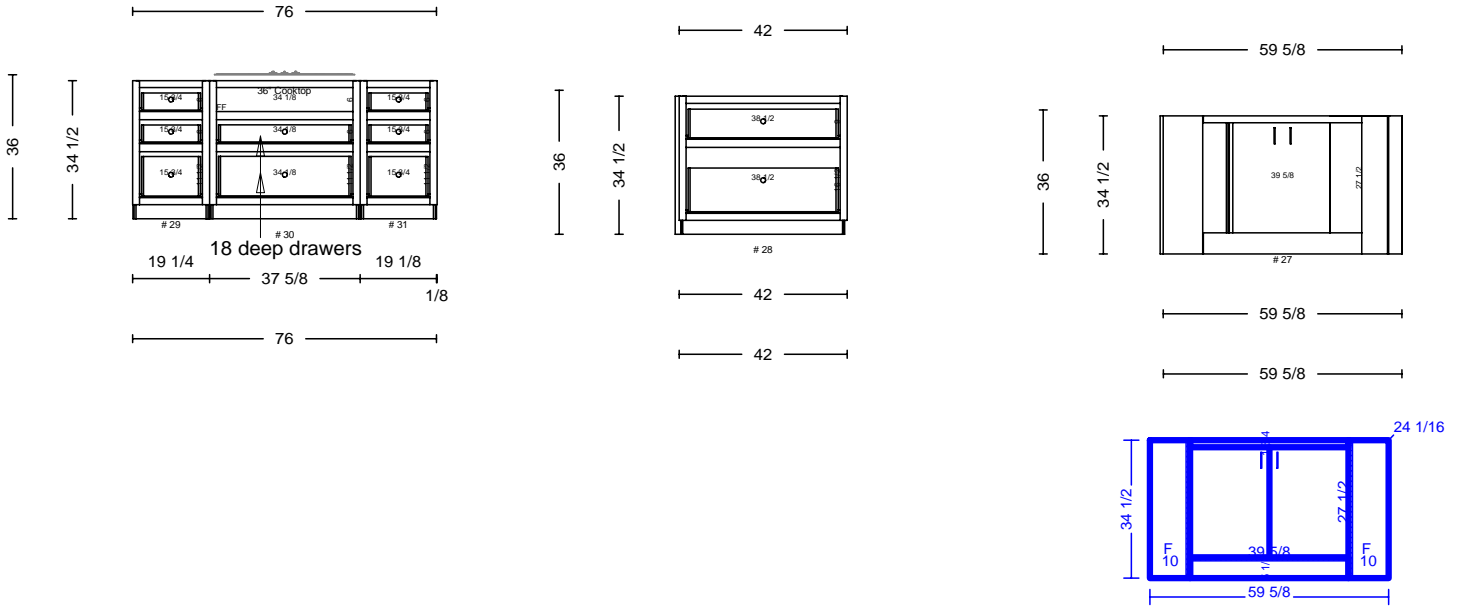

DATE	<h1>THARP CABINET ORDER</h1>		FRAMES
JOB #			
Sheet 1 of 5			
Description Sarete Carriage house		Address 8235 N. 81 st, Longmont, CO	
Name Sarete		WOOD Maple	SOFFIT
Phone 720-530-0951		STAIN White wash	DOOR Sheffield
Contact Tammy		EDGE	DRAWER 1/4" RO Slab
UPPERS 42"	TOPS Granite	FINGERPULLS Yes	
INSTALL Tharp	DELIVER Yes	FLOORS Tile	HINGE 1 1/4

tile floor raise cabinets

3 5/8

crown & light rail

DATE	<h1>THARP CABINET ORDER</h1>		FRAMES	
JOB #				
Sheet 2 of 5				
Description Sarete Carriage house		Address 8235 N. 81 st, Longmont, CO		
Name Sarete		WOOD	SOFFIT	
Phone 720-530-0951		STAIN	DOOR	
Contact Tammy		EDGE	DRAWER	
UPPERS		TOPS	FINGERPULLS	
INSTALL	DELIVER	FLOORS	HINGE	

DATE	<h1>THARP CABINET ORDER</h1>	FRAMES
JOB #		
Sheet 3 of 5		

Description Sarete Carriage house		Address 8235 N. 81 st, Longmont, CO	
Name Sarete		WOOD	SOFFIT
Phone 720-530-0951		STAIN	DOOR
Contact Tammy		EDGE	DRAWER
UPPERS	TOPS	FINGERPULLS	
INSTALL	DELIVER	FLOORS	HINGE