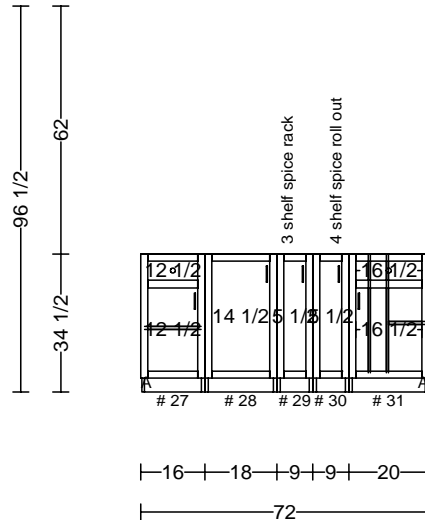

1 1/2 | 27 | 3 | 45 3/4 | 45 1/2

cab # 6 & 8: seedy glass, wood int.

34 1/16 | 27 3/16 | 31 1/2

blind mid-rail is 5.75 for dishwasher with raised panels

1 1/2 | 33 | 15 | 36 | 24 | 31 1/4 | 24

136 3/4

42 | 28 1/2 | 3

73 1/2

36 | 27 3/4 | 28 1/2 | 28 1/2 | 31 1/4

3/4 | 35 1/4 | 27 3/4 | 30 | 27 | 31 1/4

124

DATE	<h1>THARP CABINET ORDER</h1>	FRAMES	
JOB #			
Sheet 3 of 4			
Description Pilkington Hermon		Address 2801 Humboldt Place, Longmont	
Name McCoy Remodel		WOOD:	SOFFIT
Phone office 303-772-7142		STAIN:	DOOR STYLE
Contact John 303-570-0572		EDGE:	HINGE:
UPPERS:	TOPS:	FLOORS:	

DATE	<h1>THARP CABINET ORDER</h1>		FRAMES	
JOB #				
Sheet 4 of 4				
Description Pilkington Hermon		Address 2801 Humboldt Place, Longmont		
Name McCoy Remodel		WOOD:	SOFFIT	
Phone office 303-772-7142		STAIN:	DOOR STYLE	
Contact John 303-570-0572		EDGE:	HINGE:	
UPPERS:	TOPS:	FLOORS:		