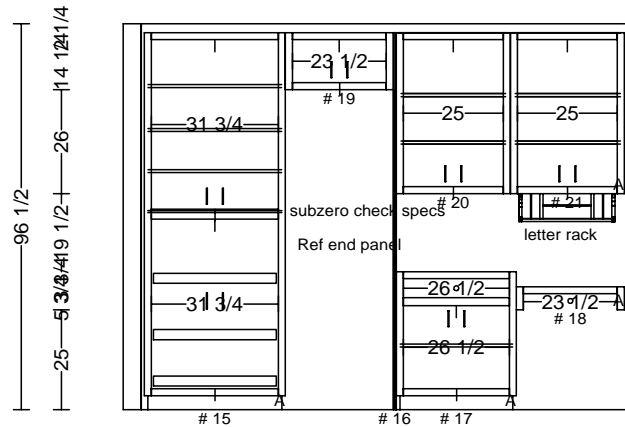

1 1/2 | 27 | 3 | 45 3/4 | 45 1/2

cab # 6 & 8: seedy glass, wood int.

34 1/16 | 27 3/16 | 31 1/2

blind mid-rail is 5.75 for dishwasher with raised panels

1 1/2 | 33 | 15 | 36 | 24 | 31 1/4 | 24

136 3/4

42 | 28 1/2 | 3

73 1/2

36 | 27 3/4 | 28 1/2 | 28 1/2 | 31 1/4

3/4 | 35 1/4 | 27 3/4 | 30 | 27 | 31 1/4

124

DATE	<h1>THARP CABINET ORDER</h1>	FRAMES	
JOB #			
Sheet 3 of 4			
Description Pilkington Hermon		Address 2801 Humboldt Place, Longmont	
Name McCoy Remodel		WOOD:	SOFFIT
Phone office 303-772-7142		STAIN:	DOOR STYLE
Contact John 303-570-0572		EDGE:	HINGE:
UPPERS:	TOPS:	FLOORS:	