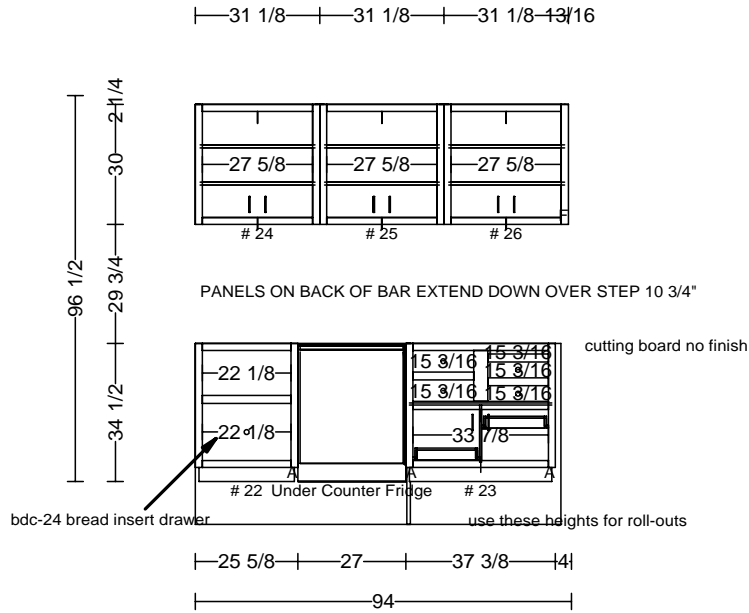

1 1/2 | 27 | 3 | 45 3/4 | 45 1/2

cab # 6 & 8: seedy glass, wood int.

34 1/16 | 27 3/16 | 31 1/2

blind mid-rail is 5.75 for dishwasher with raised panels

1 1/2 | 33 | 15 | 36 | 24 | 31 1/4 | 24

136 3/4

42 | 28 1/2 | 3

73 1/2

36 | 27 3/4 | 28 1/2 | 28 1/2 | 31 1/4

3/4 | 35 1/4 | 27 3/4 | 30 | 27 | 31 1/4

124

DATE	<h1>THARP CABINET ORDER</h1>	FRAMES	
JOB #			
Sheet 3 of 4			
Description Pilkington Hermon		Address 2801 Humboldt Place, Longmont	
Name McCoy Remodel		WOOD:	SOFFIT
Phone office 303-772-7142		STAIN:	DOOR STYLE
Contact John 303-570-0572		EDGE:	HINGE:
UPPERS:	TOPS:	FLOORS:	