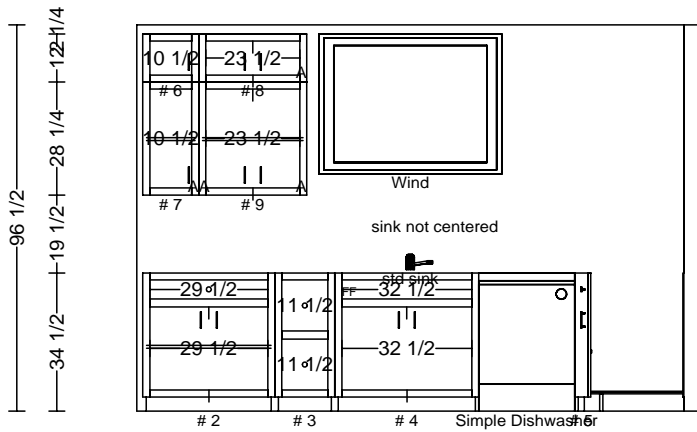

DATE	<h1>THARP CABINET ORDER</h1>		FRAMES	
JOB #				
Sheet 1 of 4				
Description Pilkington Hermon		Address 2801 Humboldt Place, Longmont		
Name McCoy Remodel		WOOD:	SOFFIT	
Phone office 303-772-7142		STAIN:	DOOR STYLE	
Contact John 303-570-0572		EDGE:	HINGE:	
UPPERS:	TOPS:	FLOORS:		

1 1/2 | 27 | 3 | 45 3/4 | 45 1/2

cab # 6 & 8: seedy glass, wood int.

34 1/16 | 27 3/16 | 31 1/2

blind mid-rail is 5.75 for dishwasher with raised panels

1 1/2 | 33 | 15 | 36 | 24 | 31 1/4 | 24

136 3/4

42 | 28 1/2 | 3