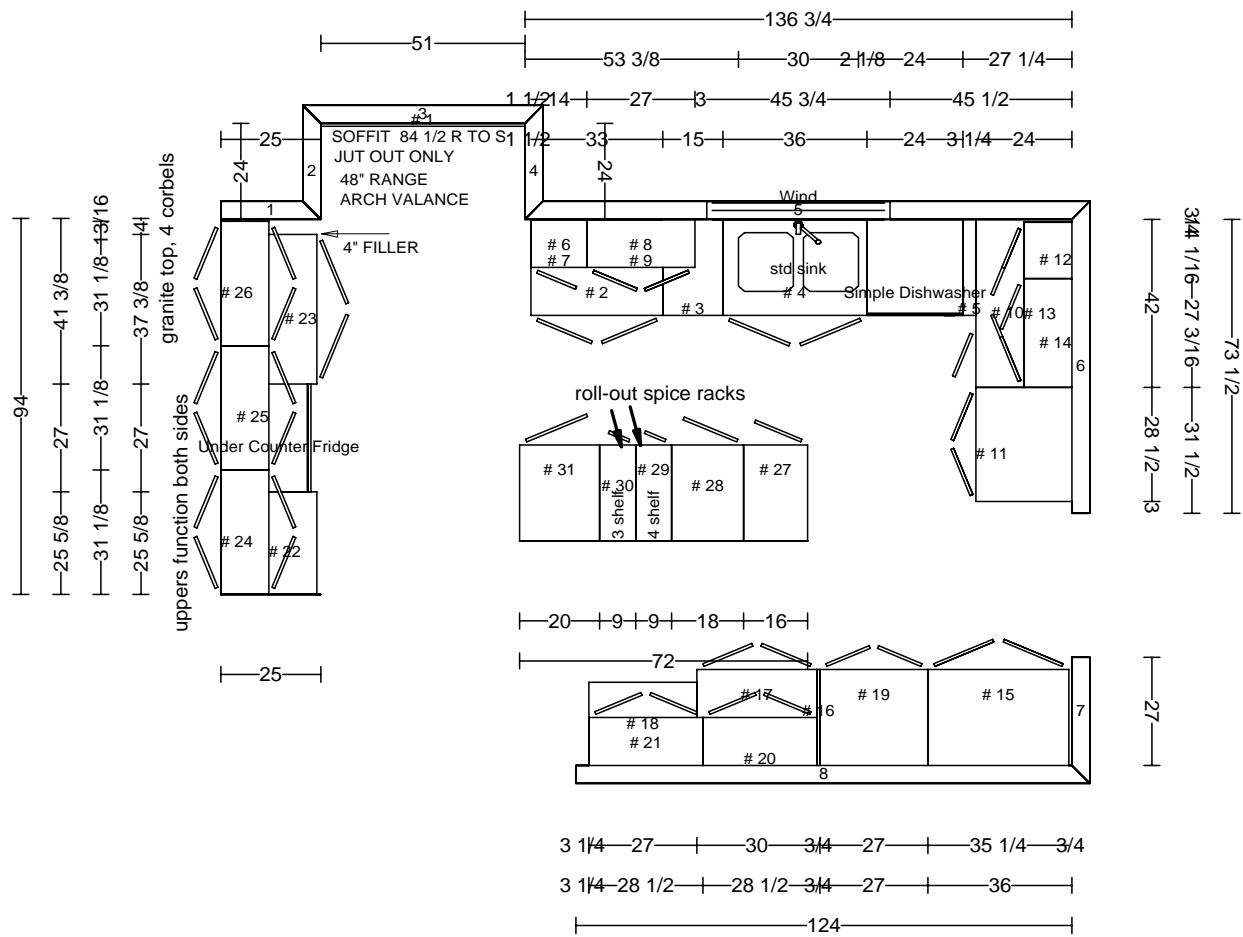

DATE	<h1>THARP CABINET ORDER</h1>		FRAMES	
JOB #				
Sheet 1 of 4				
Description Pilkington Hermon		Address 2801 Humboldt Place, Longmont		
Name McCoy Remodel		WOOD:	SOFFIT	
Phone office 303-772-7142		STAIN:	DOOR STYLE	
Contact John 303-570-0572		EDGE:	HINGE:	
UPPERS:	TOPS:	FLOORS:		

DATE	<h1>THARP CABINET ORDER</h1>		FRAMES
JOB #			
Sheet 2 of 4			
Description Pilkington Hermon		Address 2801 Humboldt Place, Longmont	
Name McCoy Remodel		WOOD:	SOFFIT
Phone office 303-772-7142		STAIN:	DOOR STYLE
Contact John 303-570-0572		EDGE:	HINGE:
UPPERS:	TOPS:	FLOORS:	

1 1/2 | 27 | 3 | 45 3/4 | 45 1/2

cab # 6 & 8: seedy glass, wood int.

34 1/16 | 27 3/16 | 31 1/2

blind mid-rail is 5.75 for dishwasher with raised panels

1 1/2 | 33 | 15 | 36 | 24 | 31 1/4 | 24

136 3/4

42 | 28 1/2 | 3