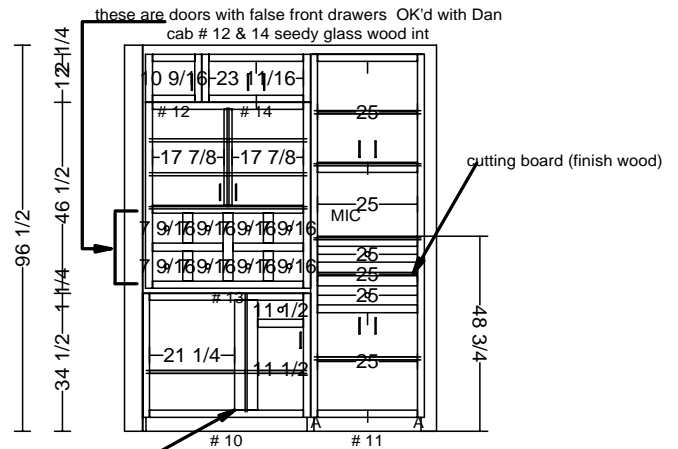

DATE	<h1>THARP CABINET ORDER</h1>		FRAMES	
JOB #				
Sheet 1 of 4				
Description Pilkington Hermon		Address 2801 Humboldt Place, Longmont		
Name McCoy Remodel		WOOD:	SOFFIT	
Phone office 303-772-7142		STAIN:	DOOR STYLE	
Contact John 303-570-0572		EDGE:	HINGE:	
UPPERS:	TOPS:	FLOORS:		

DATE	<h1>THARP CABINET ORDER</h1>		FRAMES
JOB #			
Sheet 2 of 4			
Description Pilkington Hermon		Address 2801 Humboldt Place, Longmont	
Name McCoy Remodel		WOOD:	SOFFIT
Phone office 303-772-7142		STAIN:	DOOR STYLE
Contact John 303-570-0572		EDGE:	HINGE:
UPPERS:	TOPS:	FLOORS:	

1 1/2 | 27 | 3 | 45 3/4 | 45 1/2

cab # 6 & 8: seedy glass, wood int.

34 1/16 | 27 3/16 | 31 1/2

blind mid-rail is 5.75 for dishwasher with raised panels

1 1/2 | 33 | 15 | 36 | 24 | 31 1/4 | 24

136 3/4

42 | 28 1/2 | 3