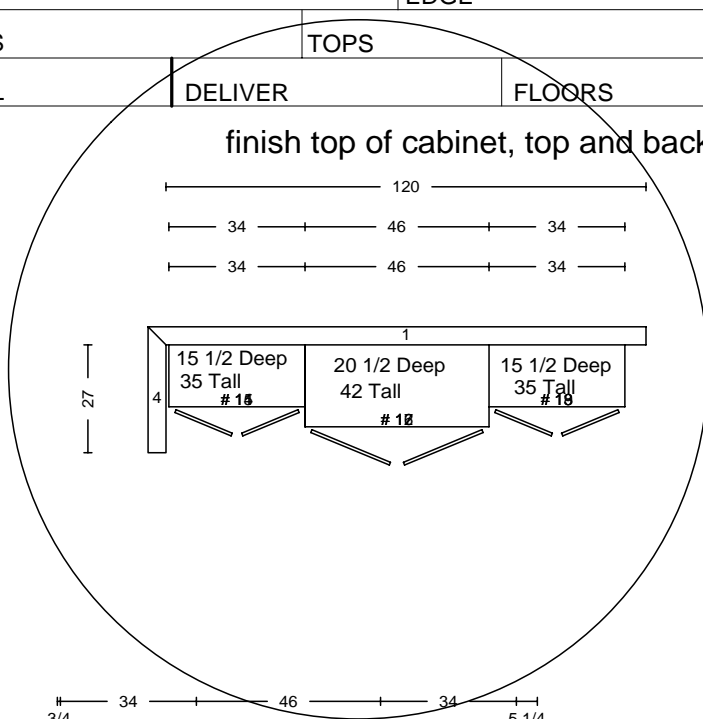

3/4 34 46 34 5 1/4
crown BR403 rope all cabinets 3 shelves

tops: wood

wood:	alder
door:	patriot
drawer:	5 piece revere
box:	std
glide:	accuride
crown:	br 403
stain:	nutmeg, full tone (this is the darker of the two)

Wood interior upper and lower

top of crown @ 67" br405

crown: 4 1/16" tall

bi-fold door:
3/4" overlay, to fold
back on themselves
see photo included

all wood int
top: wood

wood:	alder
door:	upper: patriot base: revere
drawer:	n/a
box:	n/a
glide:	n/a
crown:	br 403
stain:	nutmeg, full-tone (this is the darker of the two)