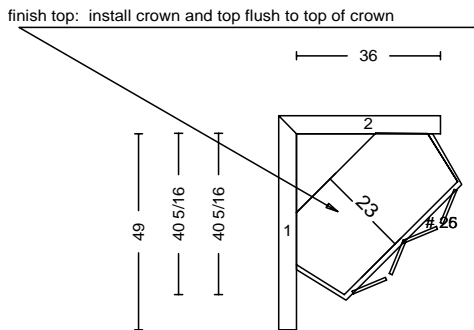

3/4 34 46 34 5 1/4
crown BR403 rope all cabinets 3 shelves

tops: wood

wood:	alder
door:	patriot
drawer:	5 piece revere
box:	std
glide:	accuride
crown:	br 403
stain:	nutmeg, full tone (this is the darker of the two)

Wood interior upper and lower

top of crown @ 67" br405

crown: 4 1/16" tall

bi-fold door:
3/4" overlay, to fold
back on themselves
see photo included

all wood int
top: wood

wood:	alder
door:	upper: patriot base: revere
drawer:	n/a
box:	n/a
glide:	n/a
crown:	br 403
stain:	nutmeg, full-tone (this is the darker of the two)