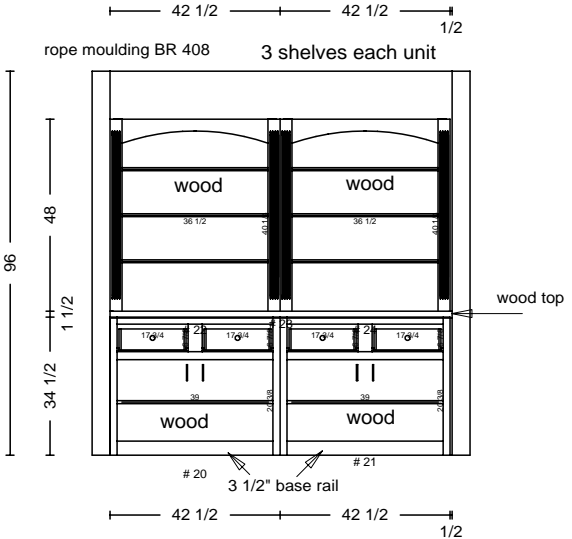

3/4 34 46 34 5 1/4
crown BR403 rope all cabinets 3 shelves

tops: wood

wood:	alder
door:	patriot
drawer:	5 piece revere
box:	std
glide:	accuride
crown:	br 403
stain:	nutmeg, full tone (this is the darker of the two)

Wood interior upper and lower

top of crown @ 67" br405

crown: 4 1/16" tall

bi-fold door:
3/4" overlay, to fold
back on themselves
see photo included

all wood int
top: wood

wood:	alder
door:	upper: patriot base: revere
drawer:	n/a
box:	n/a
glide:	n/a
crown:	br 403
stain:	nutmeg, full-tone (this is the darker of the two)