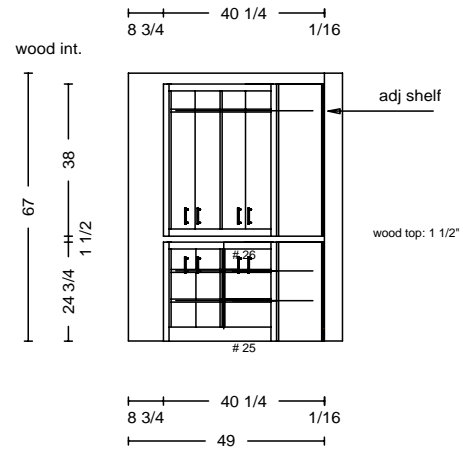

3/4 34 46 34 5 1/4
crown BR403 rope all cabinets 3 shelves

tops: wood

wood:	alder
door:	patriot
drawer:	5 piece revere
box:	std
glide:	accuride
crown:	br 403
stain:	nutmeg, full tone (this is the darker of the two)

wood:	alder
door:	patriot
drawer:	5 piece revere
box:	dovetail
glide:	accuride
crown:	br 408
stain:	nutmeg, half-tone (this is the lighter of the two)

DATE	<h1>THARP CABINET ORDER</h1>			FRAMES	
JOB #					
Sheet 3 of 3					
Description Oneal office		Address 31477 Banff Ct., Evergreen, CO			
Name Mike Oneal		WOOD	SOFFIT		
Phone 303 674-9709		STAIN	DOOR		
Contact mike		EDGE	DRAWER		
UPPERS		TOPS	FINGERPULLS		
INSTALL	DELIVER	FLOORS	HINGE		

Wood interior upper and lower

top of crown @ 67" br405

crown: 4 1/16" tall

bi-fold door:
3/4" overlay, to fold
back on themselves
see photo included

all wood int
top: wood

wood:	alder
door:	upper: patriot base: revere
drawer:	n/a
box:	n/a
glide:	n/a
crown:	br 403
stain:	nutmeg, full-tone (this is the darker of the two)