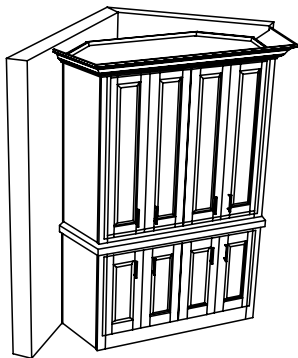

3/4 34 46 34 5 1/4
crown BR403 rope all cabinets 3 shelves

tops: wood

wood:	alder
door:	patriot
drawer:	5 piece revere
box:	std
glide:	accuride
crown:	br 403
stain:	nutmeg, full tone (this is the darker of the two)

wood:	alder
door:	patriot
drawer:	5 piece revere
box:	dovetail
glide:	accuride
crown:	br 408
stain:	nutmeg, half-tone (this is the lighter of the two)

DATE	<h1>THARP CABINET ORDER</h1>			FRAMES	
JOB #					
Sheet 3 of 3					
Description Oneal office		Address 31477 Banff Ct., Evergreen, CO			
Name Mike Oneal		WOOD	SOFFIT		
Phone 303 674-9709		STAIN	DOOR		
Contact mike		EDGE	DRAWER		
UPPERS		TOPS	FINGERPULLS		
INSTALL	DELIVER	FLOORS	HINGE		

Wood interior upper and lower

top of crown @ 67" br405

crown: 4 1/16" tall

bi-fold door:
3/4" overlay, to fold
back on themselves
see photo included

all wood int
top: wood

wood:	alder
door:	upper: patriot base: revere
drawer:	n/a
box:	n/a
glide:	n/a
crown:	br 403
stain:	nutmeg, full-tone (this is the darker of the two)