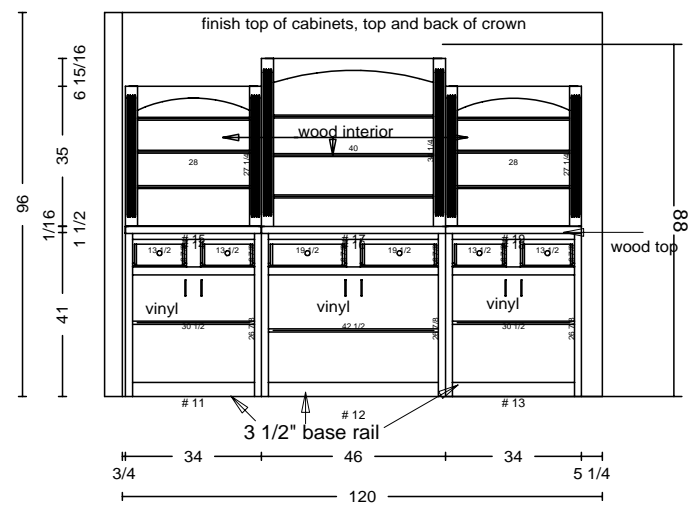

3/4 34 46 34 5 1/4
crown BR403 rope all cabinets 3 shelves

tops: wood

wood:	alder
door:	patriot
drawer:	5 piece revere
box:	std
glide:	accuride
crown:	br 403
stain:	nutmeg, full tone (this is the darker of the two)

Wood interior upper and lower

top of crown @ 67" br405

crown: 4 1/16" tall

bi-fold door:
3/4" overlay, to fold
back on themselves
see photo included

all wood int
top: wood

wood:	alder
door:	upper: patriot base: revere
drawer:	n/a
box:	n/a
glide:	n/a
crown:	br 403
stain:	nutmeg, full-tone (this is the darker of the two)