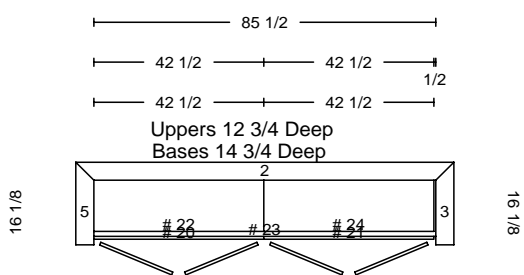

3/4 34 46 34 5 1/4
crown BR403 rope all cabinets 3 shelves

tops: wood

wood:	alder
door:	patriot
drawer:	5 piece revere
box:	std
glide:	accuride
crown:	br 403
stain:	nutmeg, full tone (this is the darker of the two)

Wood interior upper and lower

top of crown @ 67" br405

crown: 4 1/16" tall

bi-fold door:
3/4" overlay, to fold
back on themselves
see photo included

all wood int
top: wood

wood:	alder
door:	upper: patriot base: revere
drawer:	n/a
box:	n/a
glide:	n/a
crown:	br 403
stain:	nutmeg, full-tone (this is the darker of the two)