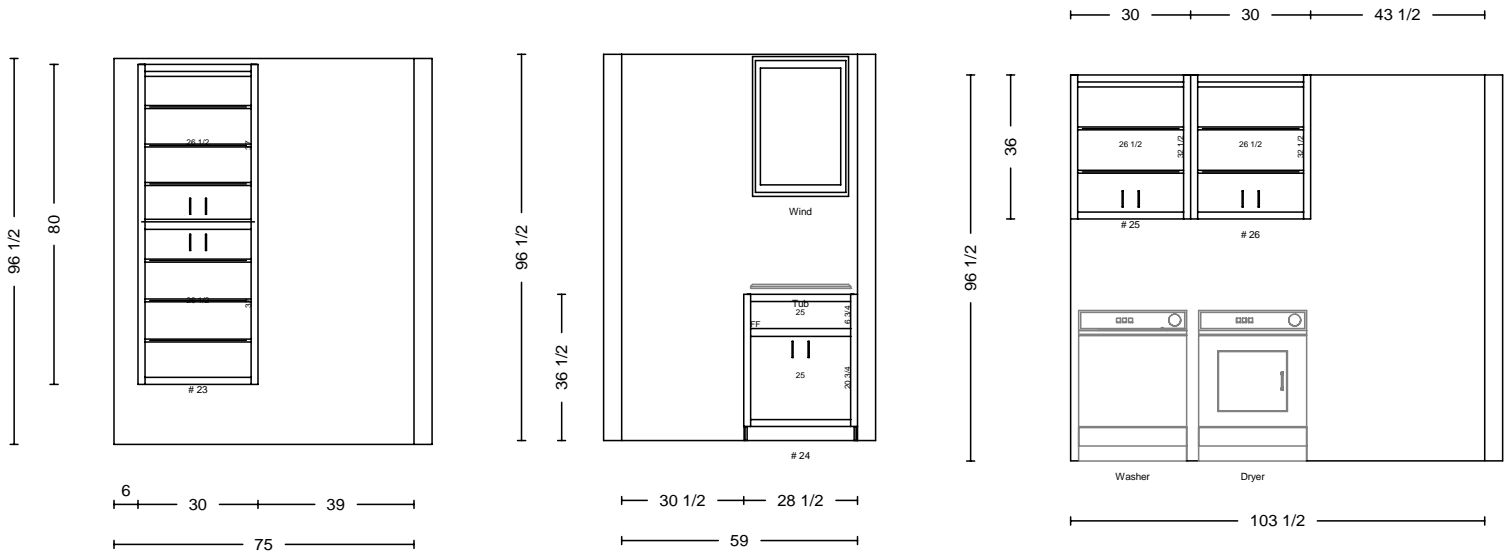

DATE	THARP CABINET ORDER		FRAMES	
JOB #				
Sheet 3 of 5				
Description Mountain High Campbell home		Address 1395 WCR 40 1/2, Berthoud, CO		
Name Judy & Gordan Campbell		WOOD	SOFFIT	
Phone 590- 4973		STAIN	DOOR	
Contact Rory		EDGE	DRAWER	
UPPERS	TOPS	FINGERPULLS		
INSTALL	DELIVER	FLOORS	HINGE