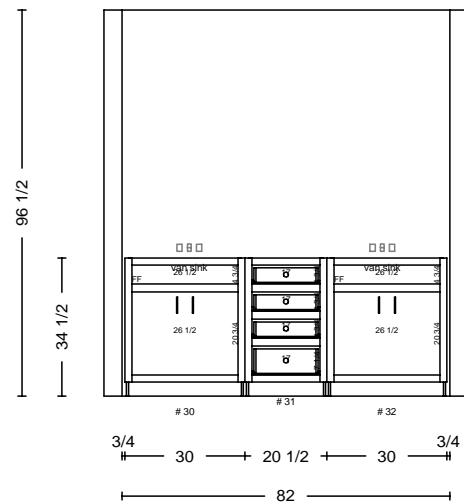

DATE	THARP CABINET ORDER			FRAMES	
JOB #					
Sheet 4 of 5					
Description Mountain High Campbell home		Address 1395 WCR 40 1/2, Berthoud, CO			
Name Judy & Gordan Campbell		WOOD	SOFFIT		
Phone 590- 4973		STAIN	DOOR		
Contact Rory		EDGE	DRAWER		
UPPERS		TOPS	FINGERPULLS		
INSTALL	DELIVER	FLOORS		HINGE	

All 34 1/2" Tall & 20 3/4" Deep