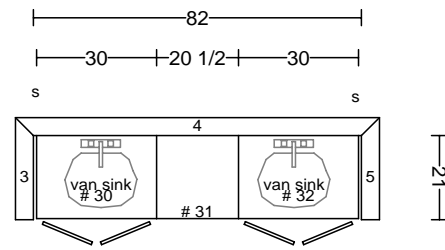

DATE	THARP CABINET ORDER			FRAMES	
JOB #					
Sheet 4 of 5					
Description Mountain High Campbell home		Address 1395 WCR 40 1/2, Berthoud, CO			
Name Judy & Gordan Campbell		WOOD	SOFFIT		
Phone 590- 4973		STAIN	DOOR		
Contact Rory		EDGE	DRAWER		
UPPERS		TOPS	FINGERPULLS		
INSTALL	DELIVER	FLOORS		HINGE	

All 34 1/2" Tall & 20 3/4" Deep