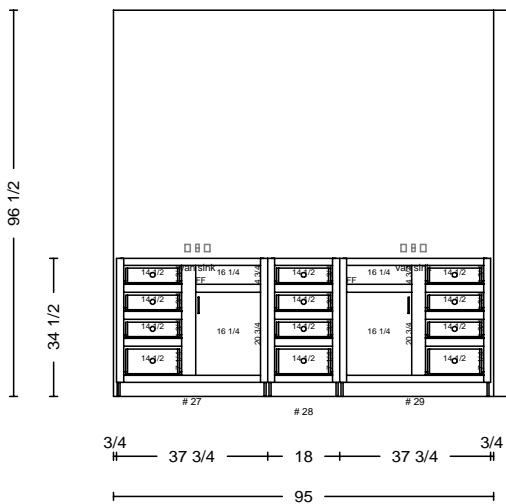

DATE	THARP CABINET ORDER			FRAMES	
JOB #					
Sheet 4 of 5					
Description Mountain High Campbell home		Address 1395 WCR 40 1/2, Berthoud, CO			
Name Judy & Gordan Campbell		WOOD	SOFFIT		
Phone 590- 4973		STAIN	DOOR		
Contact Rory		EDGE	DRAWER		
UPPERS		TOPS	FINGERPULLS		
INSTALL	DELIVER	FLOORS		HINGE	

All 34 1/2" Tall & 20 3/4" Deep