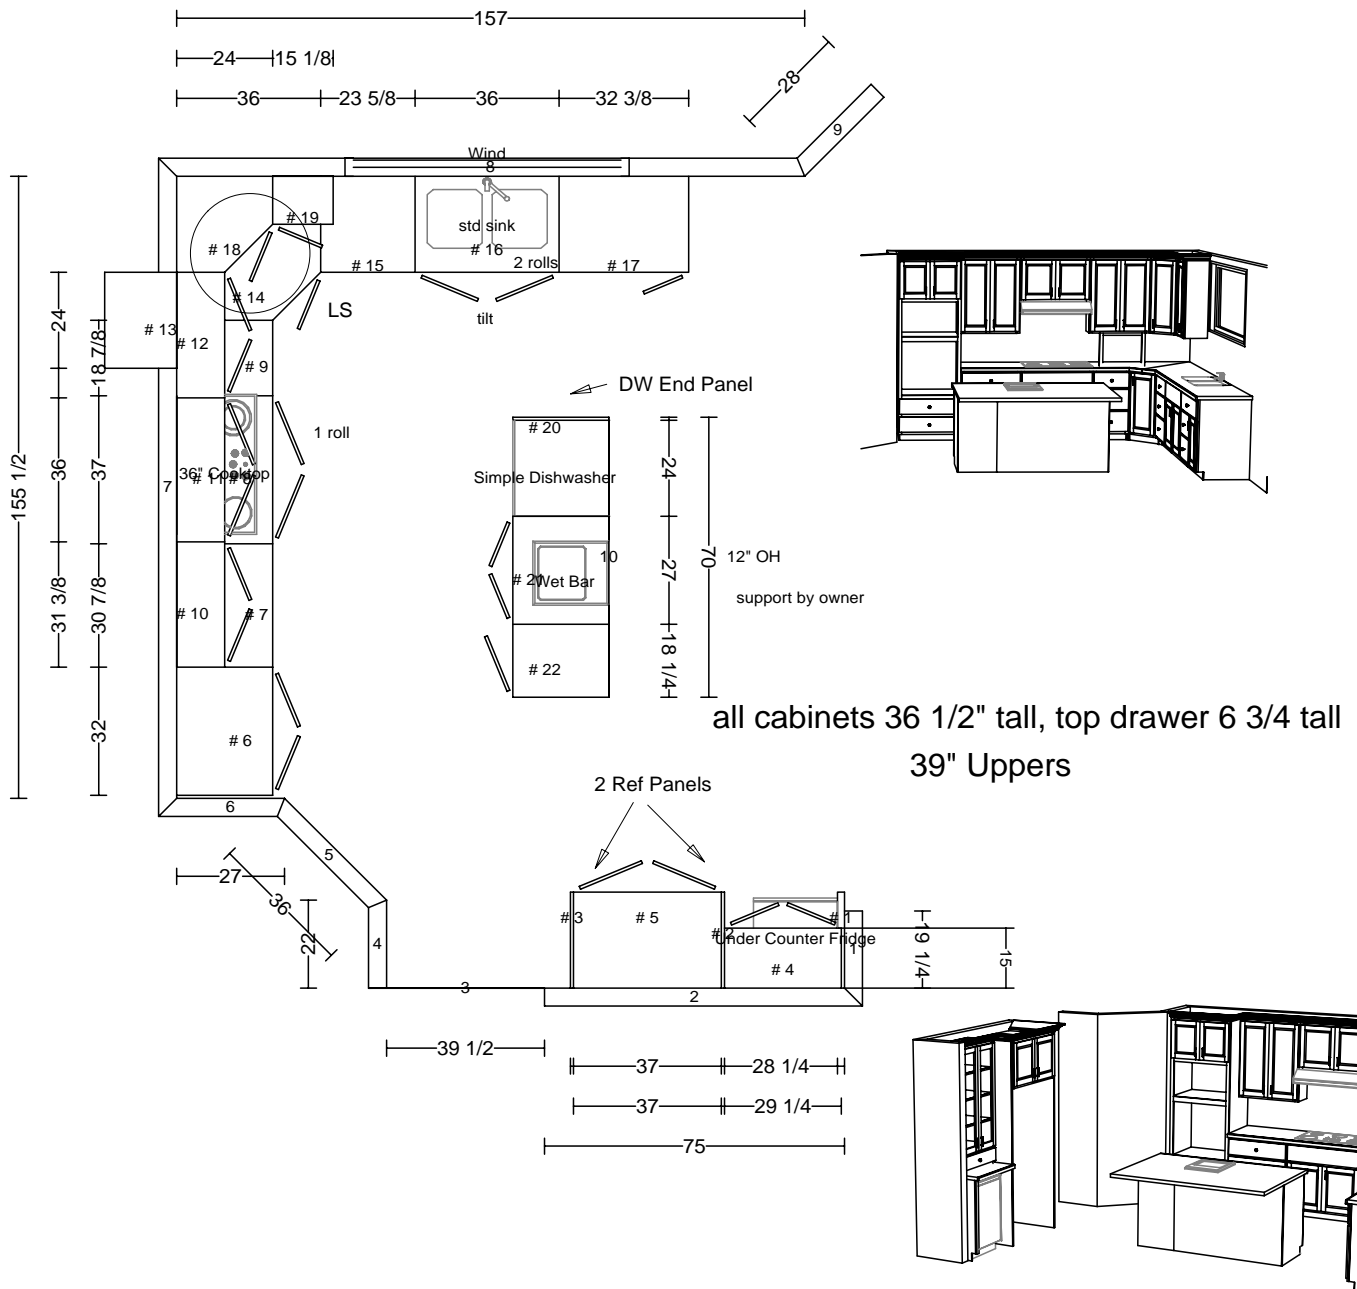

DATE	ray 12/31/04 <b>THARP CABINET ORDER</b>		FRAMES	
JOB #				
Sheet 1 of 5				
Description Mountain High Campbell home		Address 1395 WCR 40 1/2, Berthoud, CO		
Name Judy & Gordan Campbell		WOOD alder	SOFFIT 96 1/2 rock to sub	
Phone 590- 4973		nutmeg/ island & crown tone red mahog	DOOR revere	
Contact Rory		EDGE none	DRAWER std	
UPPERS 39	TOPS no sub decks, kit 3 cm	FINGERPULLS no		
INSTALL self	DELIVER tharp	FLOORS wood	HINGE 1 1/4 custom	

**3 5/8" CROWN** ( Crown, Center Island and T.V. Interior to be Red Mahogany Toned)  
( All other to be Nutmeg)

DATE	<h1>THARP CABINET ORDER</h1>		FRAMES	
JOB #				
Sheet 2 of 5				
Description Mountain High Campbell home		Address 1395 WCR 40 1/2, Berthoud, CO		
Name Judy & Gordan Campbell		WOOD	SOFFIT	
Phone 590- 4973		STAIN	DOOR	
Contact Rory		EDGE	DRAWER	
UPPERS		TOPS	FINGERPULLS	
INSTALL	DELIVER	FLOORS		HINGE

euro-type box w/filler for doors (see detail)

tv:  
50 x 36 1/4 x 18

SEE TEMPLATE FOR FIT