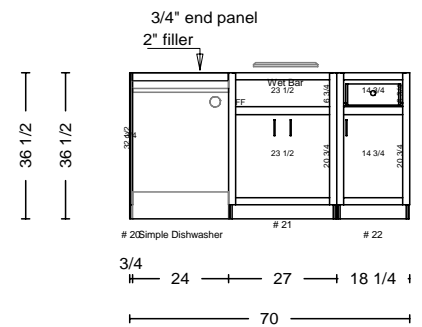

DATE	THARP CABINET ORDER		FRAMES	
JOB #				
Sheet 2 of 5				
Description Mountain High Campbell home		Address 1395 WCR 40 1/2, Berthoud, CO		
Name Judy & Gordan Campbell		WOOD	SOFFIT	
Phone 590- 4973		STAIN	DOOR	
Contact Rory		EDGE	DRAWER	
UPPERS		TOPS	FINGERPULLS	
INSTALL	DELIVER	FLOORS		HINGE