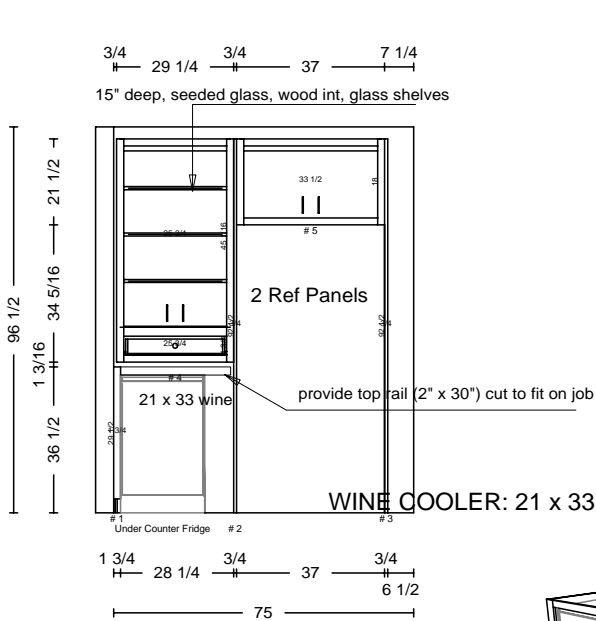

DATE	THARP CABINET ORDER		FRAMES	
JOB #				
Sheet 2 of 5				
Description Mountain High Campbell home		Address 1395 WCR 40 1/2, Berthoud, CO		
Name Judy & Gordan Campbell		WOOD	SOFFIT	
Phone 590- 4973		STAIN	DOOR	
Contact Rory		EDGE	DRAWER	
UPPERS		TOPS	FINGERPULLS	
INSTALL	DELIVER	FLOORS		HINGE