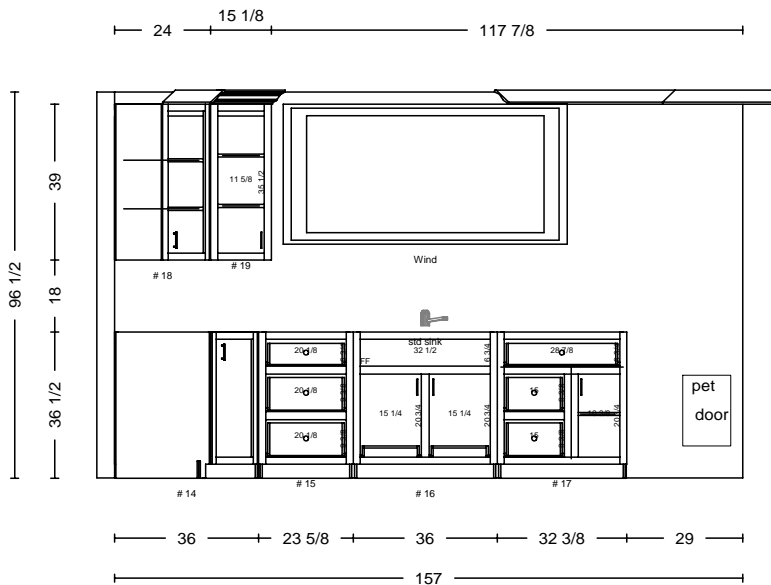

DATE	THARP CABINET ORDER		FRAMES	
JOB #				
Sheet 2 of 5				
Description Mountain High Campbell home		Address 1395 WCR 40 1/2, Berthoud, CO		
Name Judy & Gordan Campbell		WOOD	SOFFIT	
Phone 590- 4973		STAIN	DOOR	
Contact Rory		EDGE	DRAWER	
UPPERS		TOPS	FINGERPULLS	
INSTALL	DELIVER	FLOORS		HINGE