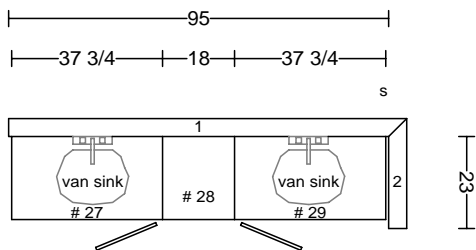

DATE	THARP CABINET ORDER			FRAMES	
JOB #					
Sheet 4 of 5					
Description Mountain High Campbell home		Address 1395 WCR 40 1/2, Berthoud, CO			
Name Judy & Gordan Campbell		WOOD	SOFFIT		
Phone 590- 4973		STAIN	DOOR		
Contact Rory		EDGE	DRAWER		
UPPERS		TOPS	FINGERPULLS		
INSTALL	DELIVER	FLOORS		HINGE	

All 34 1/2" Tall & 20 3/4" Deep