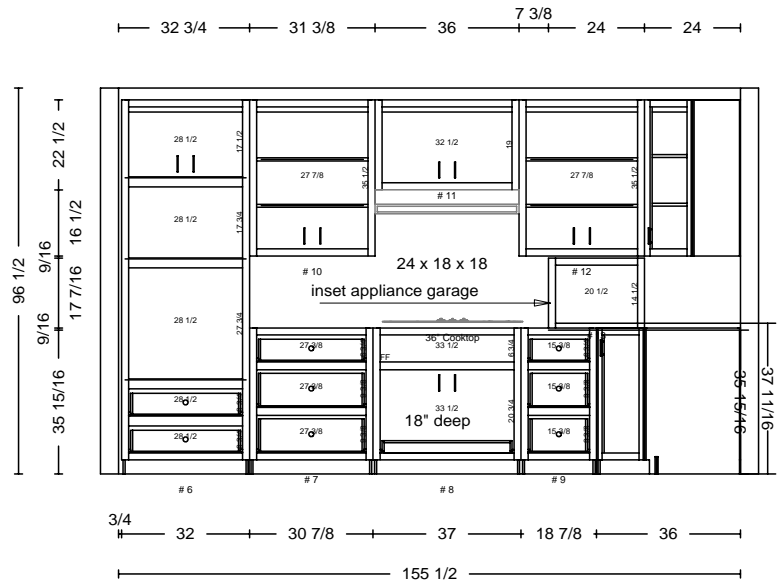

DATE	ray 12/31/04 <b>THARP CABINET ORDER</b>		FRAMES	
JOB #				
Sheet 1 of 5				
Description Mountain High Campbell home		Address 1395 WCR 40 1/2, Berthoud, CO		
Name Judy & Gordan Campbell		WOOD alder	SOFFIT 96 1/2 rock to sub	
Phone 590- 4973		nutmeg/ island & crown tone red mahog	DOOR revere	
Contact Rory		EDGE none	DRAWER std	
UPPERS 39	TOPS no sub decks, kit 3 cm	FINGERPULLS no		
INSTALL self	DELIVER tharp	FLOORS wood	HINGE 1 1/4 custom	

**3 5/8" CROWN** ( Crown, Center Island and T.V. Interior to be Red Mahogany Toned)  
( All other to be Nutmeg)

DATE	<h1>THARP CABINET ORDER</h1>		FRAMES	
JOB #				
Sheet 2 of 5				
Description Mountain High Campbell home		Address 1395 WCR 40 1/2, Berthoud, CO		
Name Judy & Gordan Campbell		WOOD	SOFFIT	
Phone 590- 4973		STAIN	DOOR	
Contact Rory		EDGE	DRAWER	
UPPERS		TOPS	FINGERPULLS	
INSTALL	DELIVER	FLOORS		HINGE

euro-type box w/filler for doors (see detail)

tv:  
50 x 36 1/4 x 18

SEE TEMPLATE FOR FIT