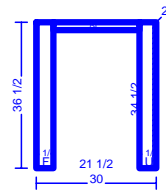

DATE	ray 12/31/04 <b>THARP CABINET ORDER</b>		FRAMES	
JOB #				
Sheet 1 of 5				
Description Mountain High Campbell home		Address 1395 WCR 40 1/2, Berthoud, CO		
Name Judy & Gordan Campbell		WOOD alder	SOFFIT 96 1/2 rock to sub	
Phone 590- 4973		nutmeg/ island & crown tone red mahog	DOOR revere	
Contact Rory		EDGE none	DRAWER std	
UPPERS 39	TOPS no sub decks, kit 3 cm	FINGERPULLS no		
INSTALL self	DELIVER tharp	FLOORS wood	HINGE 1 1/4 custom	

**3 5/8" CROWN** ( Crown, Center Island and T.V. Interior to be Red Mahogany Toned)  
( All other to be Nutmeg)

DATE	<h1>THARP CABINET ORDER</h1>		FRAMES	
JOB #				
Sheet 2 of 5				
Description Mountain High Campbell home		Address 1395 WCR 40 1/2, Berthoud, CO		
Name Judy & Gordan Campbell		WOOD	SOFFIT	
Phone 590- 4973		STAIN	DOOR	
Contact Rory		EDGE	DRAWER	
UPPERS		TOPS	FINGERPULLS	
INSTALL	DELIVER	FLOORS		HINGE

euro-type box w/filler for doors (see detail)

tv:  
50 x 36 1/4 x 18

SEE TEMPLATE FOR FIT