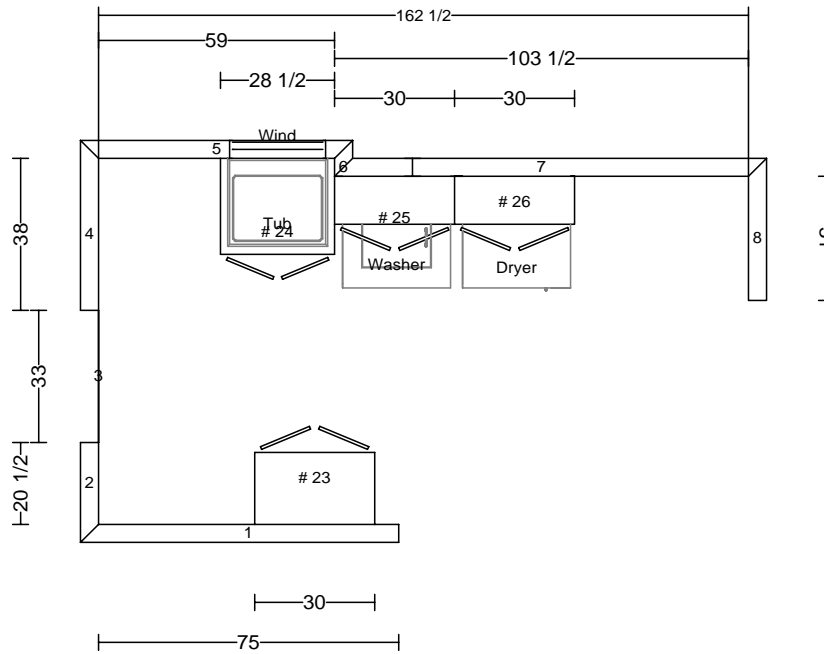

DATE	THARP CABINET ORDER		FRAMES	
JOB #				
Sheet 3 of 5				
Description Mountain High Campbell home		Address 1395 WCR 40 1/2, Berthoud, CO		
Name Judy & Gordan Campbell		WOOD	SOFFIT	
Phone 590- 4973		STAIN	DOOR	
Contact Rory		EDGE	DRAWER	
UPPERS	TOPS	FINGERPULLS		
INSTALL	DELIVER	FLOORS	HINGE