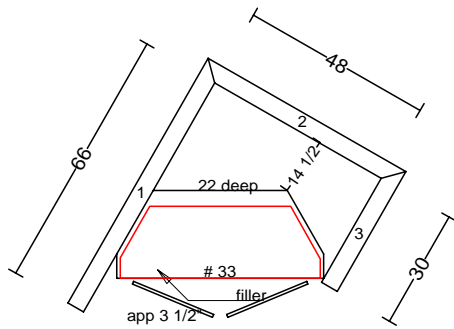

DATE	<h1>THARP CABINET ORDER</h1>		FRAMES	
JOB #				
Sheet 3 of 5				
Description Mountain High Campbell home		Address 1395 WCR 40 1/2, Berthoud, CO		
Name Judy & Gordan Campbell		WOOD	SOFFIT	
Phone 590- 4973		STAIN	DOOR	
Contact Rory		EDGE	DRAWER	
UPPERS	TOPS	FINGERPULLS		
INSTALL	DELIVER	FLOORS	HINGE	

euro-type box w/filler for doors (see detail)

tv:  
50 x 36 1/4 x 18

SEE TEMPLATE FOR FIT