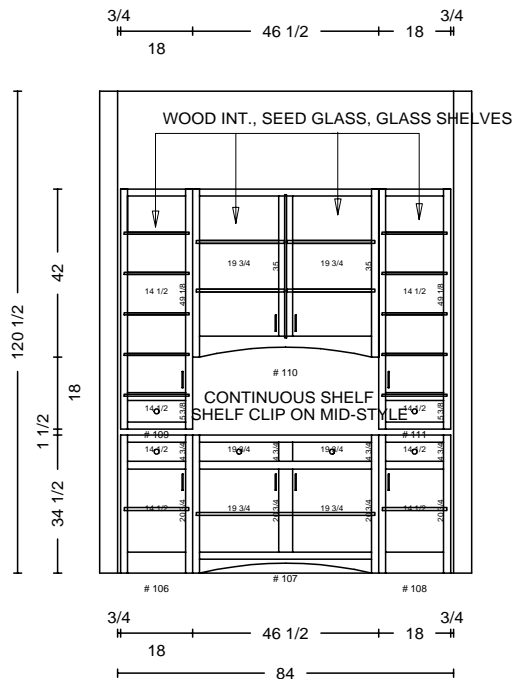

DATE	THARP CABINET ORDER		FRAMES	
JOB #				
Sheet 10 of 11				
Description Mercer new home		Address 9009 E. Harvard, Arapahoe		
Name Francis Gay		WOOD	SOFFIT	
Phone 303-437-9707		STAIN	DOOR	
Contact Francis		EDGE	DRAWER	
UPPERS		TOPS	FINGERPULLS	
INSTALL	DELIVER	FLOORS	HINGE