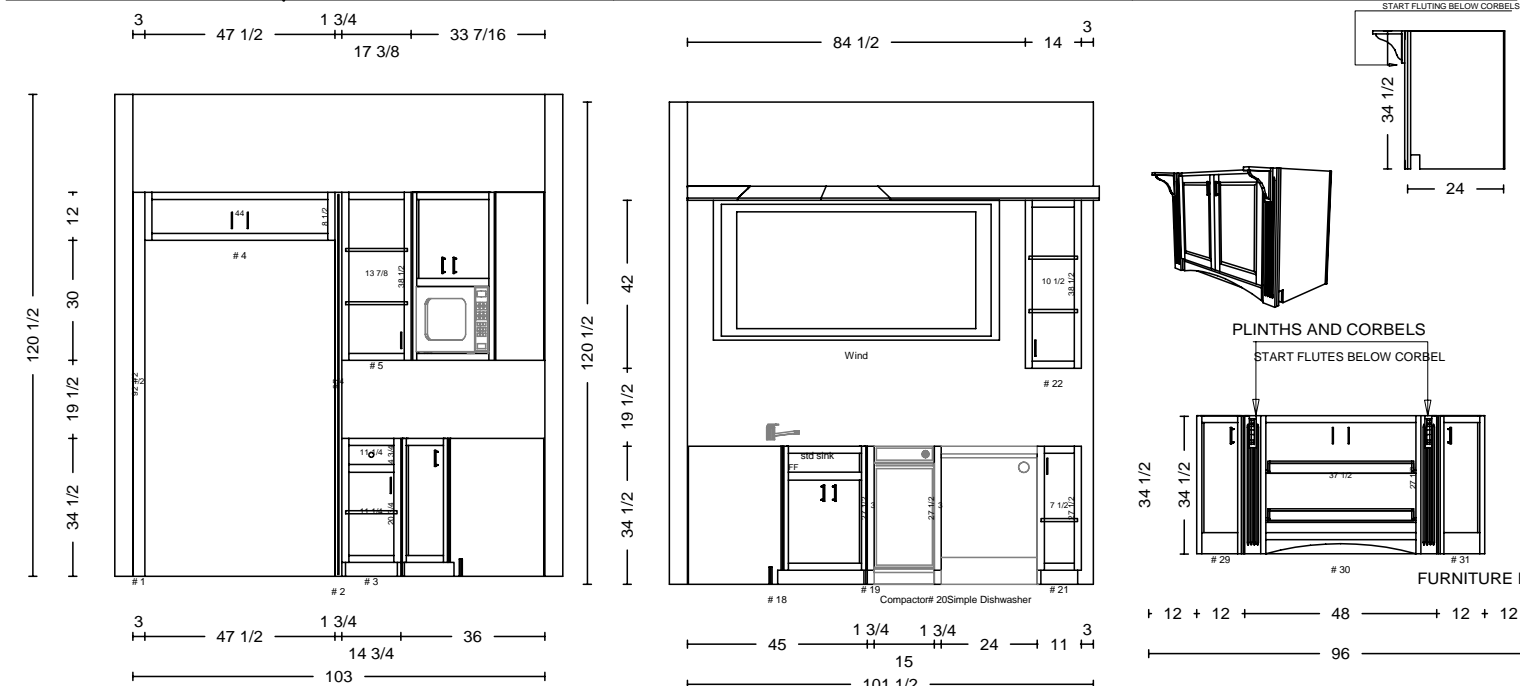

DATE	THARP CABINET ORDER	FRAMES
JOB #		
Sheet 2 of 11		

Description Mercer new home		Address 9009 E. Harvard, Arapahoe	
Name Francis Gay		WOOD	SOFFIT
Phone 303-437-9707		STAIN	DOOR
Contact Francis		EDGE	DRAWER
UPPERS	TOPS	FINGERPULLS	
INSTALL	DELIVER	FLOORS	HINGE