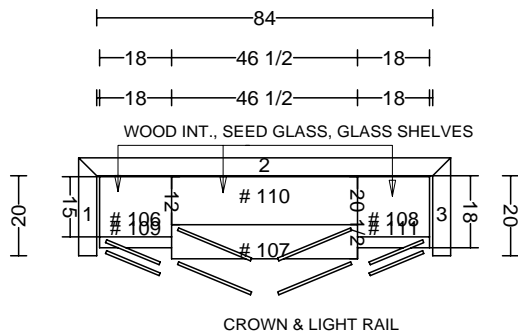

DATE	THARP CABINET ORDER		FRAMES	
JOB #				
Sheet 10 of 11				
Description Mercer new home		Address 9009 E. Harvard, Arapahoe		
Name Francis Gay		WOOD	SOFFIT	
Phone 303-437-9707		STAIN	DOOR	
Contact Francis		EDGE	DRAWER	
UPPERS		TOPS	FINGERPULLS	
INSTALL	DELIVER	FLOORS	HINGE