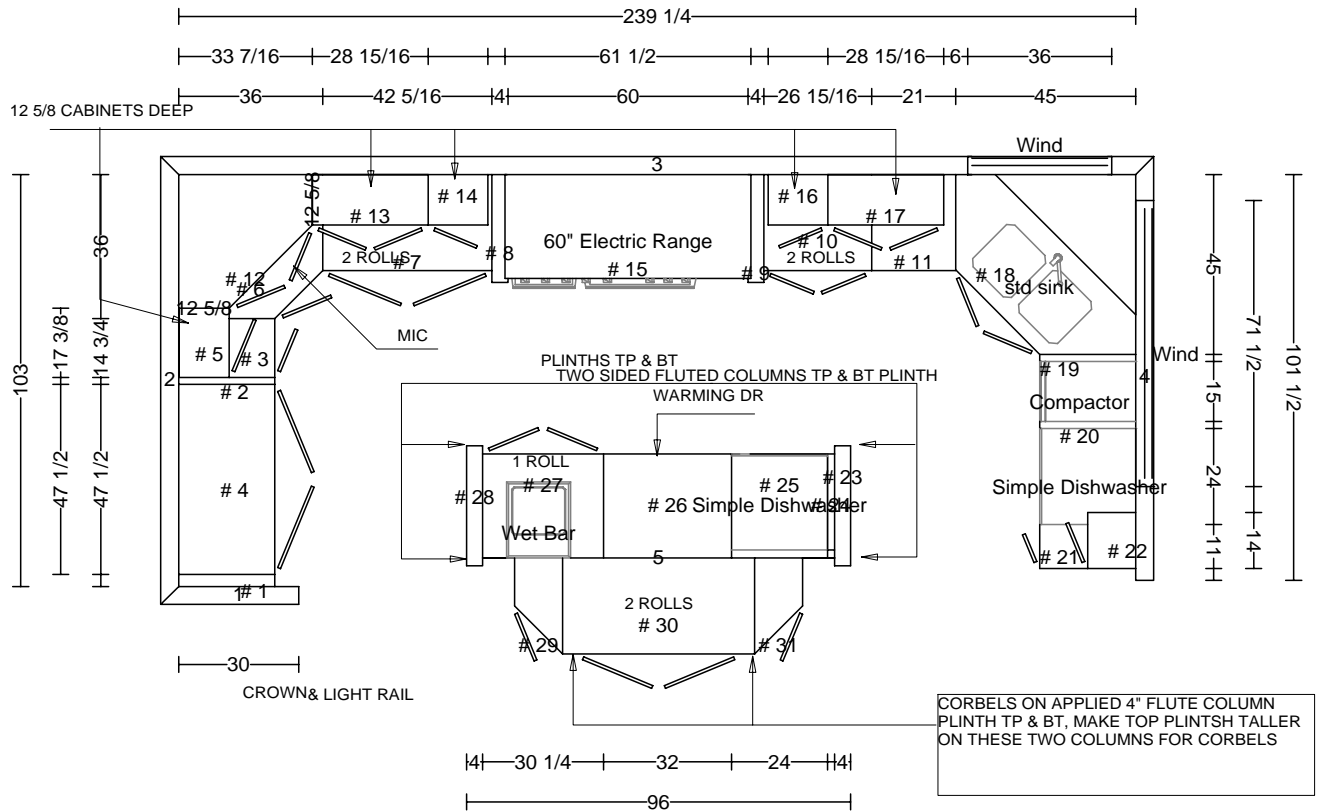

DATE	RAY 3.9.05		FRAMES
JOB #	<h1>THARP CABINET ORDER</h1>		
Sheet 1 of 11			
Description Mercer new home		Address 9009 E. Harvard, Arapahoe	
Name Francis Gay	WOOD ??	SOFFIT SEE EACH ROOM, KIT NONE 120 1/2	
Phone 303-437-9707	STAIN ??	DOOR ??? 5 PIECE CHECK OPENING SIZE	
Contact Francis	EDGE NONE	DRAWER DOVE-TAIL, BLUM MOTION	
UPPERS SEE EACH ROOM	TOPS HARD SURFACE	FINGERPULLS NO	
INSTALL THARP	DELIVER THARP	FLOORS	HINGE 1 1/4 CUSTOM