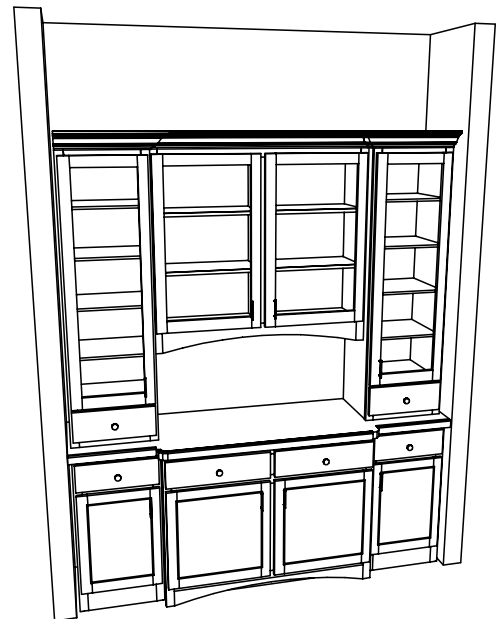

DATE	THARP CABINET ORDER		FRAMES	
JOB #				
Sheet 10 of 11				
Description Mercer new home		Address 9009 E. Harvard, Arapahoe		
Name Francis Gay		WOOD	SOFFIT	
Phone 303-437-9707		STAIN	DOOR	
Contact Francis		EDGE	DRAWER	
UPPERS		TOPS	FINGERPULLS	
INSTALL	DELIVER	FLOORS	HINGE