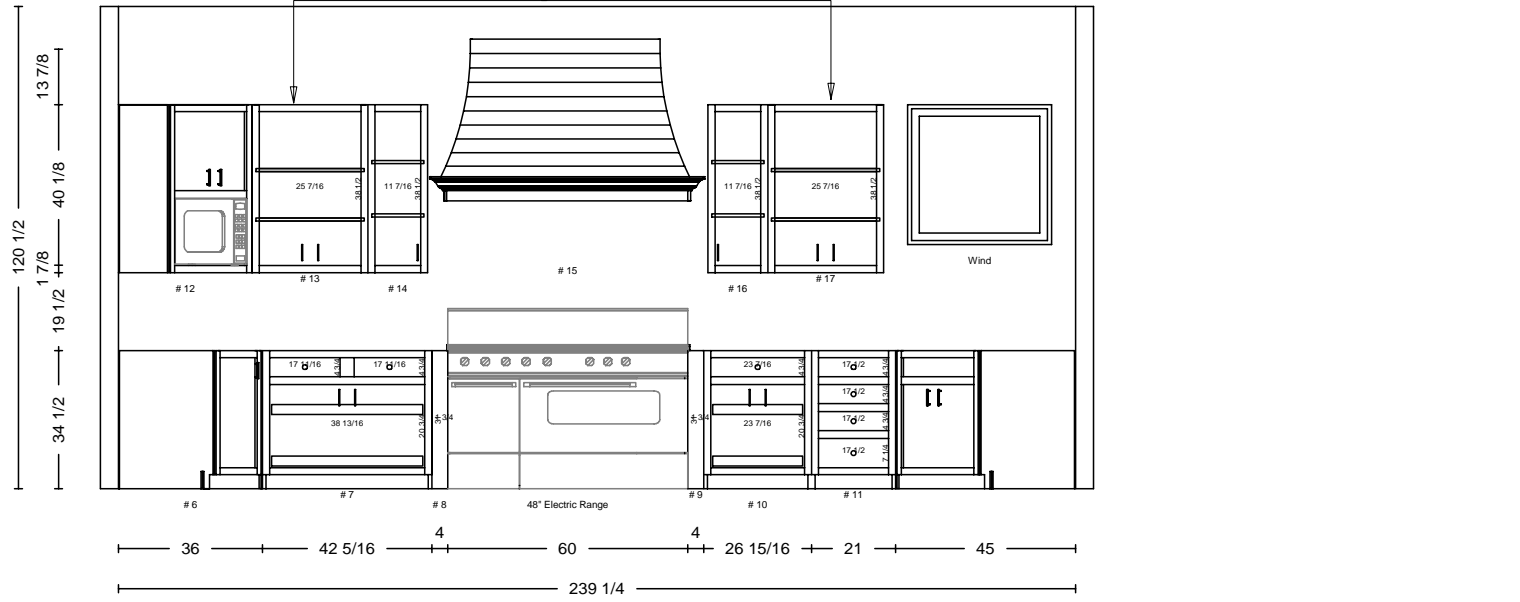

DATE	THARP CABINET ORDER	FRAMES
JOB #		
Sheet 2 of 11		

Description Mercer new home		Address 9009 E. Harvard, Arapahoe	
Name Francis Gay		WOOD	SOFFIT
Phone 303-437-9707		STAIN	DOOR
Contact Francis		EDGE	DRAWER
UPPERS	TOPS	FINGERPULLS	
INSTALL	DELIVER	FLOORS	HINGE