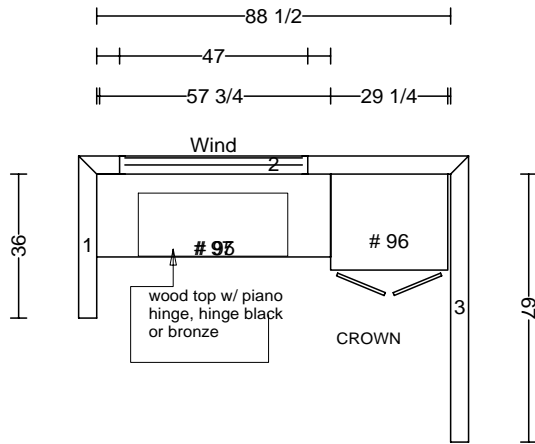

DATE	THARP CABINET ORDER		FRAMES	
JOB #				
Sheet 9 of 11				
Description Mercer new home		Address 9009 E. Harvard, Arapahoe		
Name Francis Gay		WOOD	SOFFIT	
Phone 303-437-9707		STAIN	DOOR	
Contact Francis		EDGE	DRAWER	
UPPERS		TOPS	FINGERPULLS	
INSTALL	DELIVER	FLOORS	HINGE