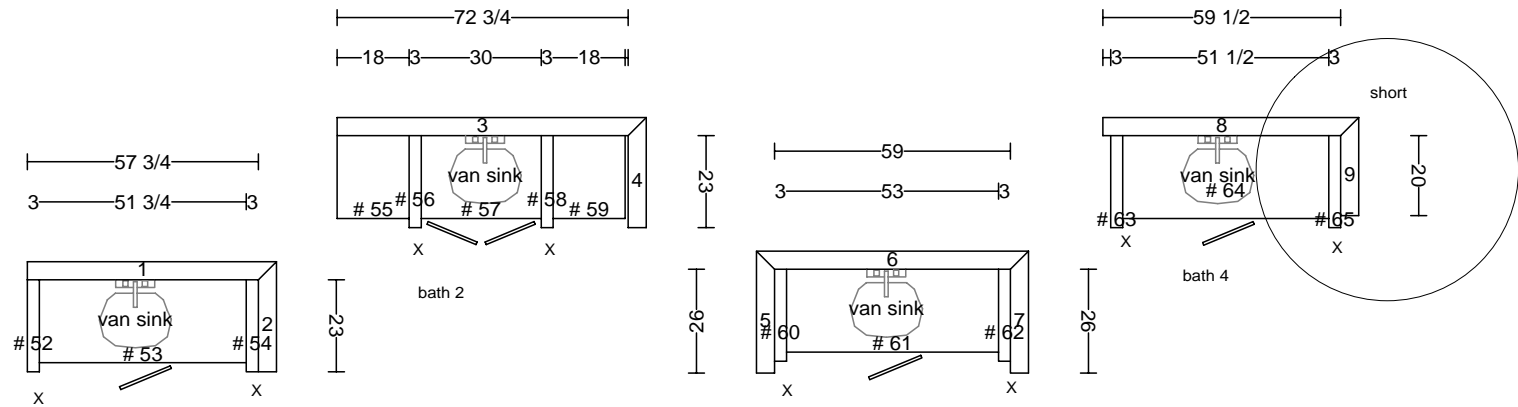

DATE	THARP CABINET ORDER	FRAMES	
JOB #			
Sheet 5 of 11			

Description Mercer new home		Address 9009 E. Harvard, Arapahoe	
Name Francis Gay		WOOD	SOFFIT
Phone 303-437-9707		STAIN	DOOR
Contact Francis		EDGE	DRAWER
UPPERS		TOPS	
INSTALL		HINGE