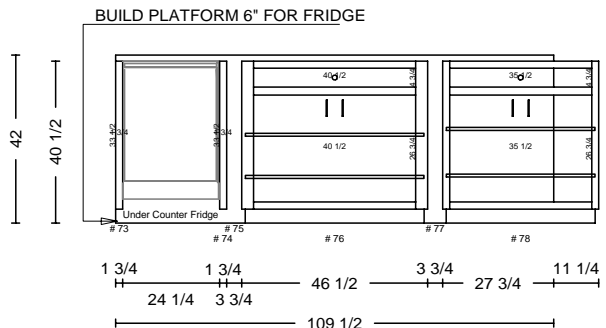

DATE	THARP CABINET ORDER			FRAMES	
JOB #					
Sheet 6 of 11					
Description Mercer new home		Address 9009 E. Harvard, Arapahoe			
Name Francis Gay		WOOD	SOFFIT		
Phone 303-437-9707		STAIN	DOOR		
Contact Francis		EDGE	DRAWER		
UPPERS		TOPS		FINGERPULLS	
INSTALL	DELIVER		FLOORS		HINGE

possible soffit 99 3/4"

REMEASURE