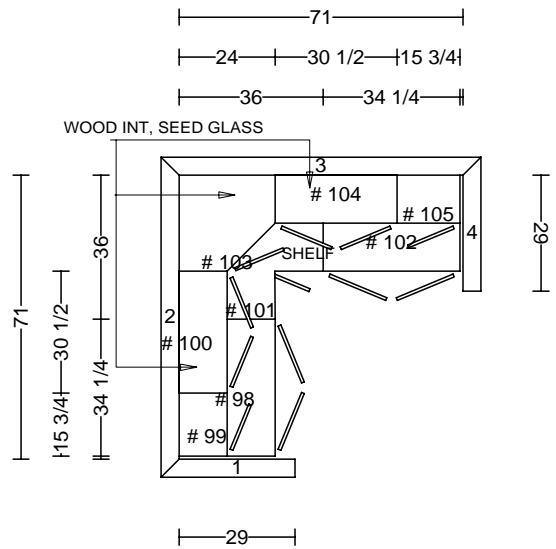

DATE	THARP CABINET ORDER		FRAMES	
JOB #				
Sheet 9 of 11				
Description Mercer new home		Address 9009 E. Harvard, Arapahoe		
Name Francis Gay		WOOD	SOFFIT	
Phone 303-437-9707		STAIN	DOOR	
Contact Francis		EDGE	DRAWER	
UPPERS		TOPS	FINGERPULLS	
INSTALL	DELIVER	FLOORS	HINGE