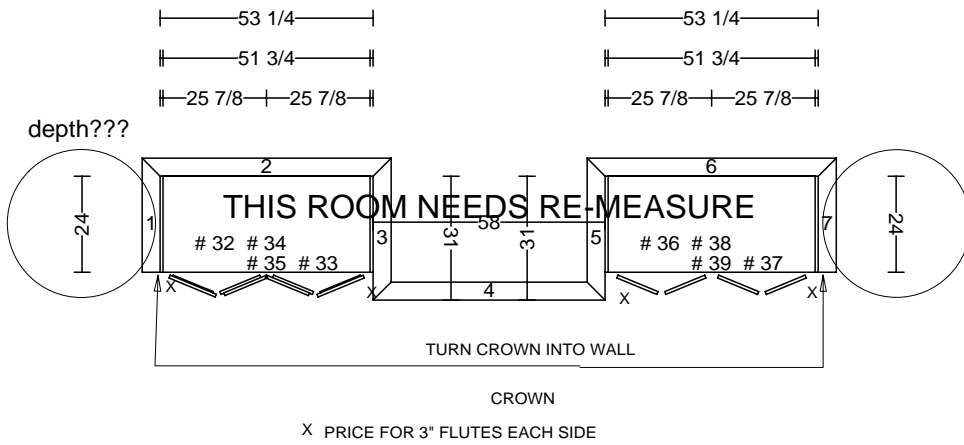

DATE	THARP CABINET ORDER			FRAMES
JOB #				
Sheet 3 of 11				
Description Mercer new home		Address 9009 E. Harvard, Arapahoe		
Name Francis Gay		WOOD	SOFFIT	
Phone 303-437-9707		STAIN	DOOR	
Contact Francis		EDGE	DRAWER	
UPPERS	TOPS	FINGERPULLS		
INSTALL	DELIVER	FLOORS	HINGE