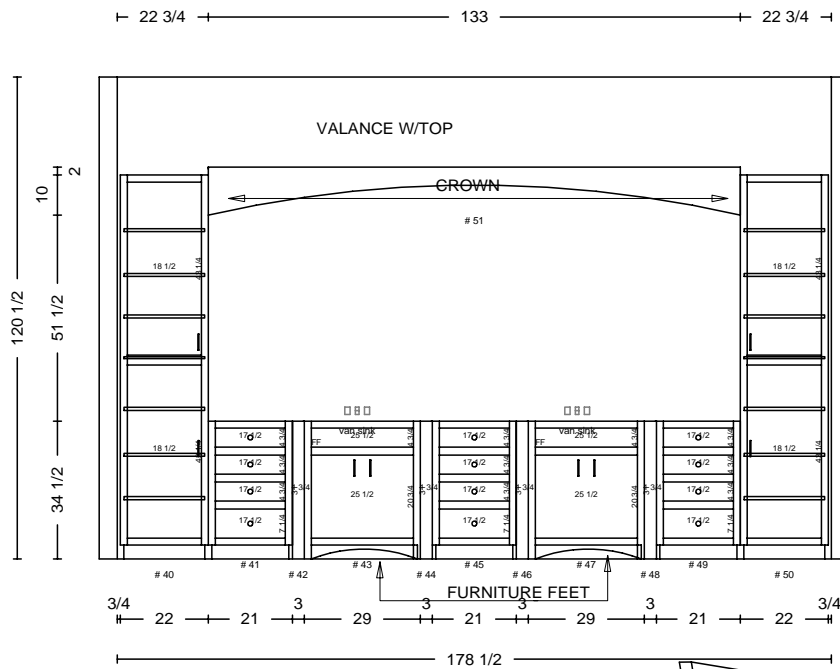

FLUTES, NO PLINTHS

VALANCE = 22" DEEP