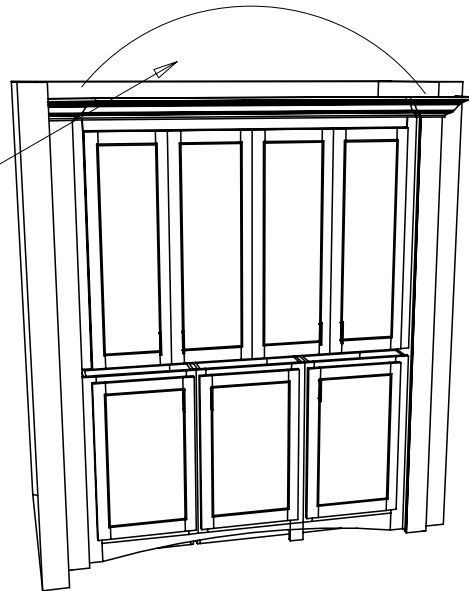

4" FLUTES, PLINTHS TP&BT

???? FLOOR TYPE