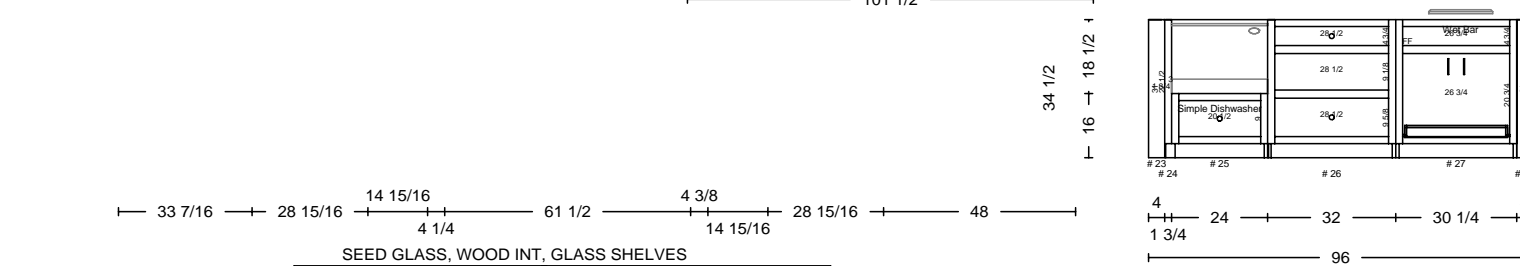

DATE	THARP CABINET ORDER	FRAMES
JOB #		
Sheet 2 of 11		

Description Mercer new home		Address 9009 E. Harvard, Arapahoe	
Name Francis Gay		WOOD	SOFFIT
Phone 303-437-9707		STAIN	DOOR
Contact Francis		EDGE	DRAWER
UPPERS	TOPS	FINGERPULLS	
INSTALL	DELIVER	FLOORS	HINGE