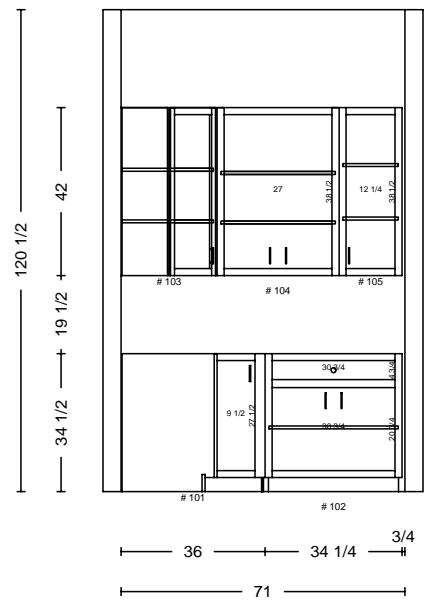

DATE	THARP CABINET ORDER		FRAMES	
JOB #				
Sheet 9 of 11				
Description Mercer new home		Address 9009 E. Harvard, Arapahoe		
Name Francis Gay		WOOD	SOFFIT	
Phone 303-437-9707		STAIN	DOOR	
Contact Francis		EDGE	DRAWER	
UPPERS		TOPS	FINGERPULLS	
INSTALL	DELIVER	FLOORS	HINGE