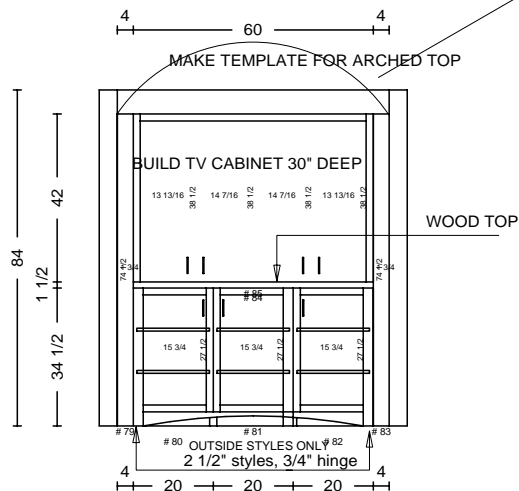

4" FLUTES, PLINTHS TP&BT

???? FLOOR TYPE