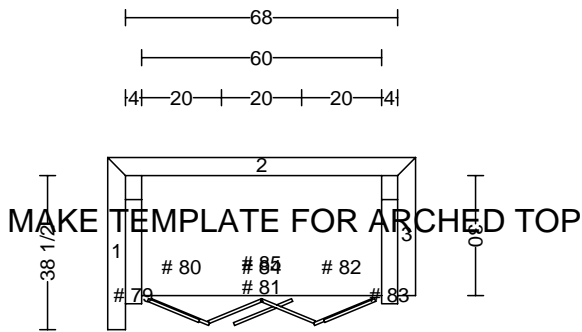

DATE	THARP CABINET ORDER			FRAMES	
JOB #					
Sheet 7 of 11					
Description Mercer new home		Address 9009 E. Harvard, Arapahoe			
Name Francis Gay		WOOD	SOFFIT		
Phone 303-437-9707		STAIN	DOOR		
Contact Francis		EDGE	DRAWER		
UPPERS		TOPS		FINGERPULLS	
INSTALL	DELIVER		FLOORS		HINGE