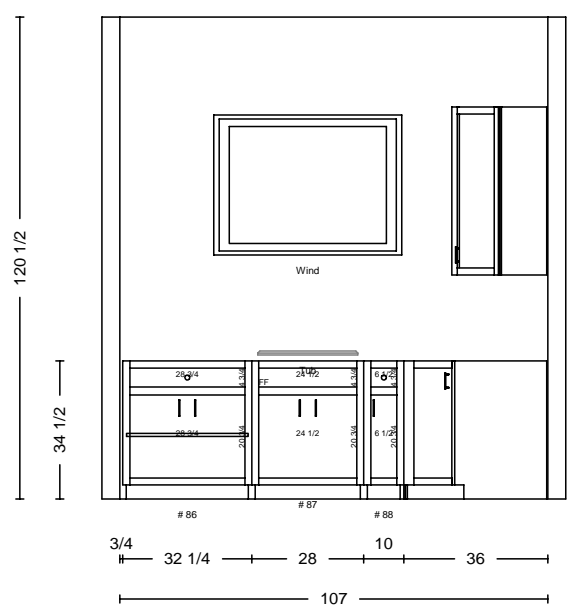

DATE	THARP CABINET ORDER		FRAMES	
JOB #				
Sheet 8 of 11				
Description Mercer new home		Address 9009 E. Harvard, Arapahoe		
Name Francis Gay		WOOD	SOFFIT	
Phone 303-437-9707		STAIN	DOOR	
Contact Francis		EDGE	DRAWER	
UPPERS		TOPS	FINGERPULLS	
INSTALL	DELIVER	FLOORS	HINGE