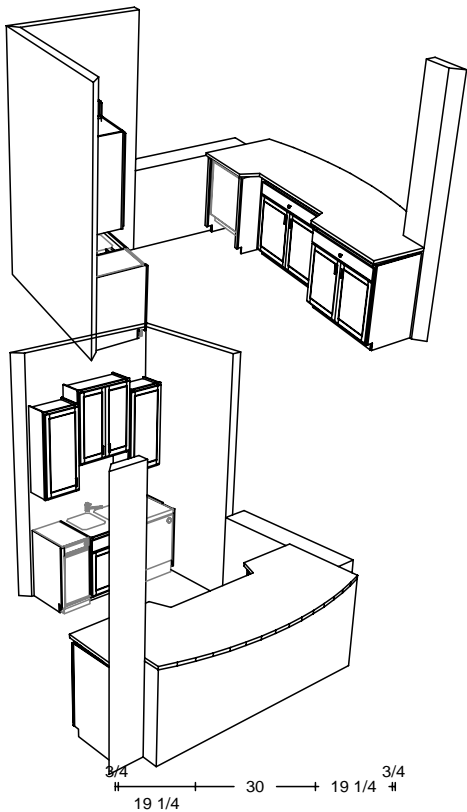

DATE	THARP CABINET ORDER			FRAMES	
JOB #					
Sheet 6 of 11					
Description Mercer new home		Address 9009 E. Harvard, Arapahoe			
Name Francis Gay		WOOD	SOFFIT		
Phone 303-437-9707		STAIN	DOOR		
Contact Francis		EDGE	DRAWER		
UPPERS		TOPS		FINGERPULLS	
INSTALL	DELIVER		FLOORS		HINGE