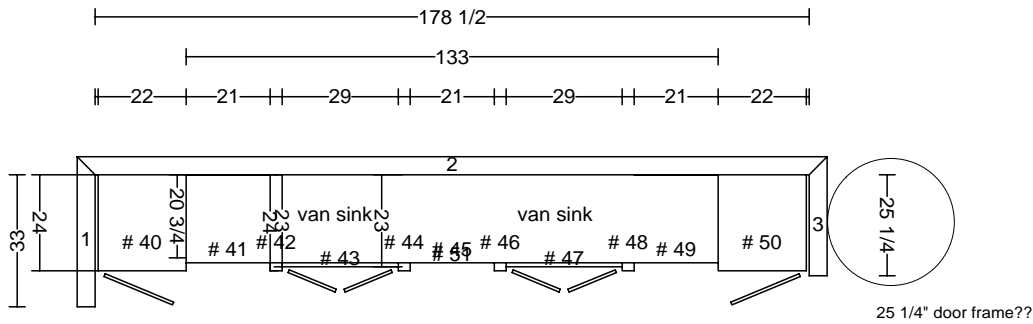

DATE	THARP CABINET ORDER		FRAMES	
JOB #				
Sheet 4 of 11				
Description Mercer new home		Address 9009 E. Harvard, Arapahoe		
Name Francis Gay		WOOD	SOFFIT	
Phone 303-437-9707		STAIN	DOOR	
Contact Francis		EDGE	DRAWER	
UPPERS		TOPS	FINGERPULLS	
INSTALL	DELIVER	FLOORS	HINGE