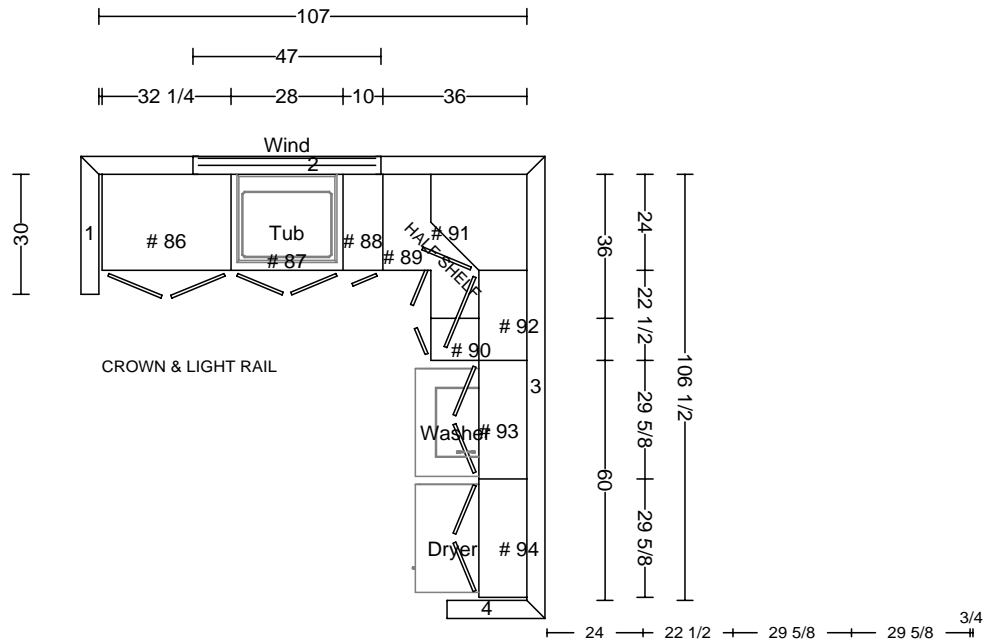

DATE	THARP CABINET ORDER		FRAMES	
JOB #				
Sheet 8 of 11				
Description Mercer new home		Address 9009 E. Harvard, Arapahoe		
Name Francis Gay		WOOD	SOFFIT	
Phone 303-437-9707		STAIN	DOOR	
Contact Francis		EDGE	DRAWER	
UPPERS		TOPS	FINGERPULLS	
INSTALL	DELIVER	FLOORS	HINGE