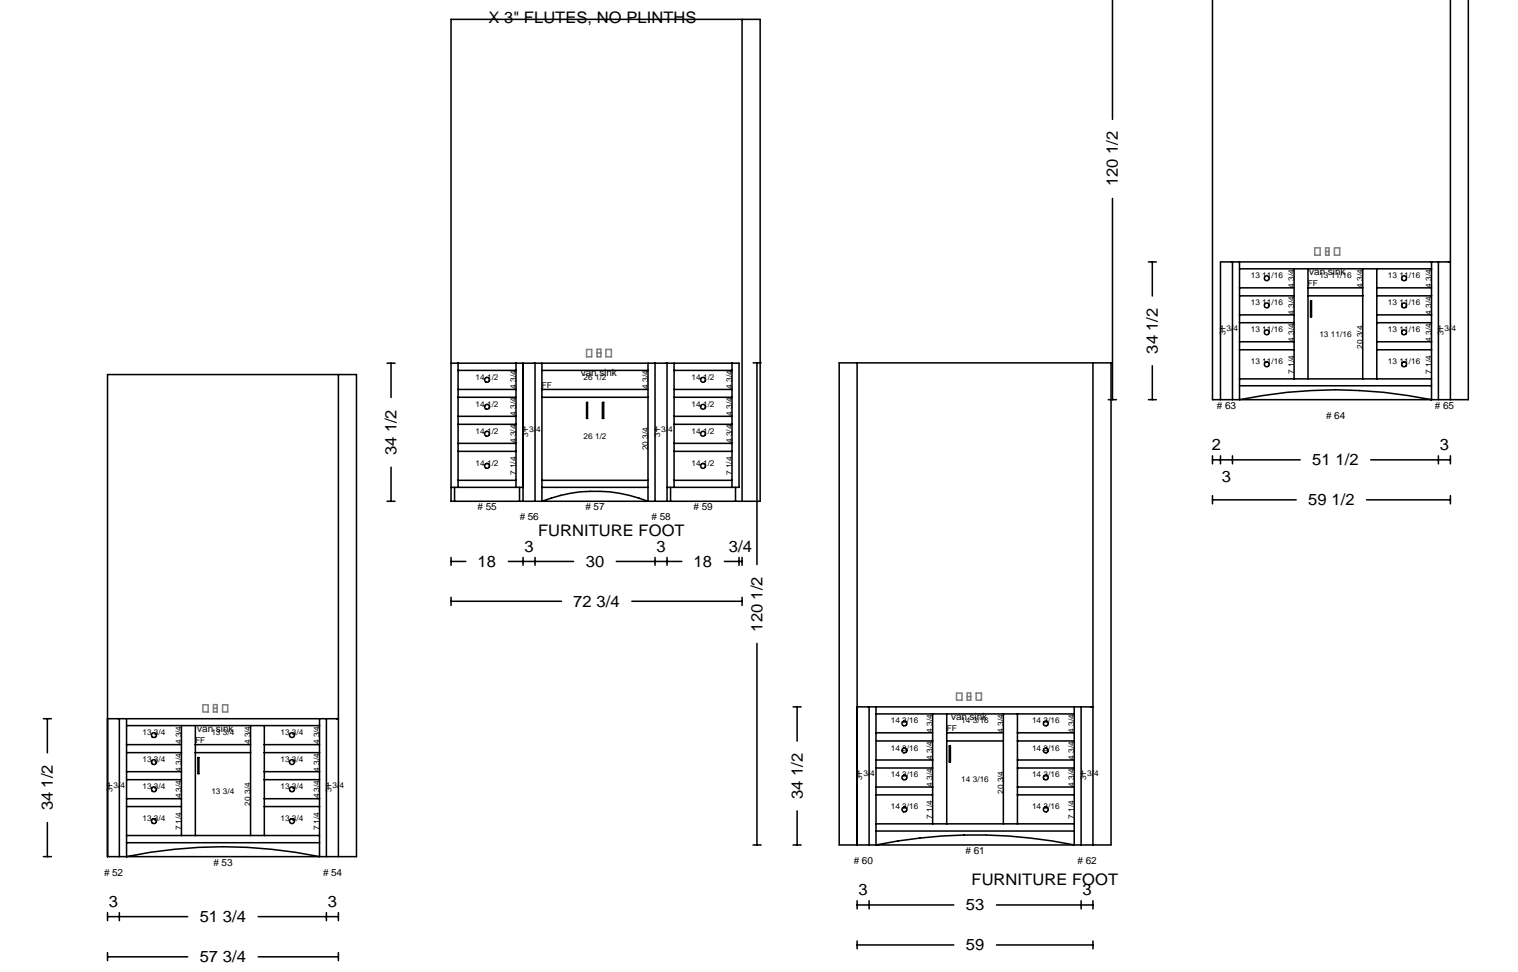

LOWER POWDER