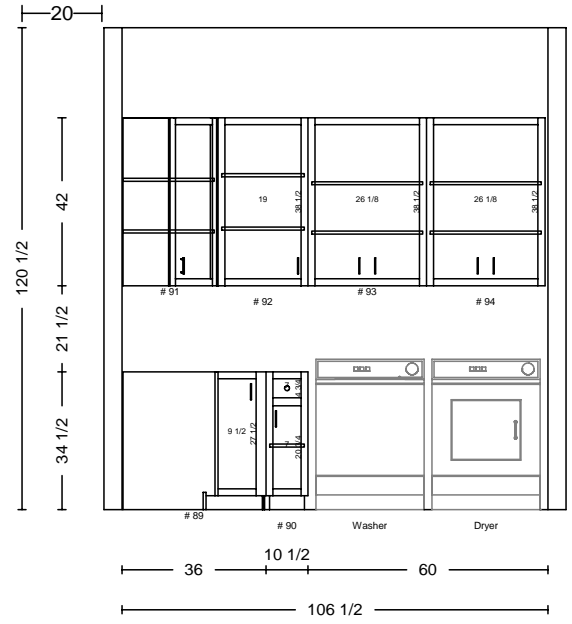

DATE	THARP CABINET ORDER		FRAMES	
JOB #				
Sheet 8 of 11				
Description Mercer new home		Address 9009 E. Harvard, Arapahoe		
Name Francis Gay		WOOD	SOFFIT	
Phone 303-437-9707		STAIN	DOOR	
Contact Francis		EDGE	DRAWER	
UPPERS		TOPS	FINGERPULLS	
INSTALL	DELIVER	FLOORS	HINGE