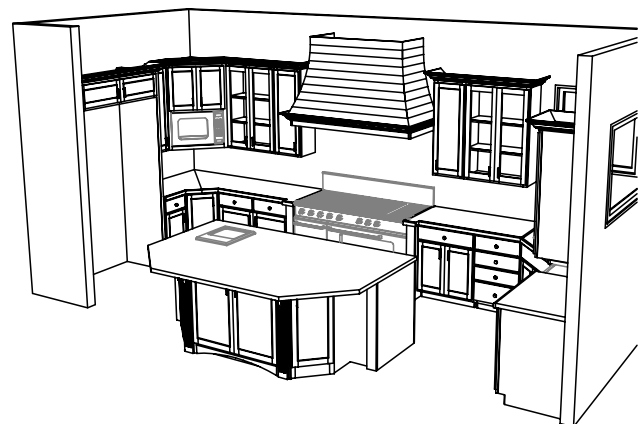

DATE	RAY 3.9.05		FRAMES
JOB #	<h1>THARP CABINET ORDER</h1>		
Sheet 1 of 11			
Description Mercer new home		Address 9009 E. Harvard, Arapahoe	
Name Francis Gay	WOOD ??	SOFFIT SEE EACH ROOM, KIT NONE 120 1/2	
Phone 303-437-9707	STAIN ??	DOOR ??? 5 PIECE CHECK OPENING SIZE	
Contact Francis	EDGE NONE	DRAWER DOVE-TAIL, BLUM MOTION	
UPPERS SEE EACH ROOM	TOPS HARD SURFACE	FINGERPULLS NO	
INSTALL THARP	DELIVER THARP	FLOORS	HINGE 1 1/4 CUSTOM