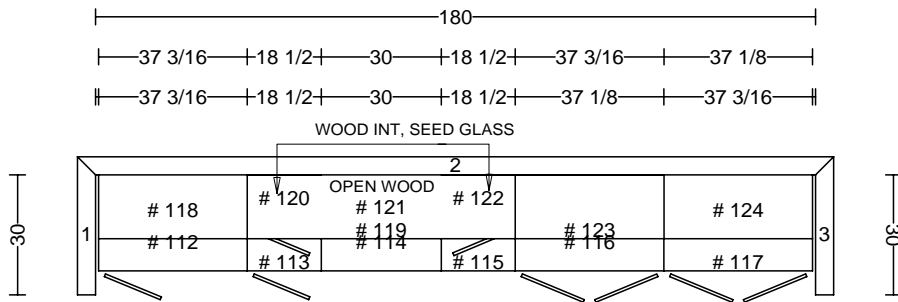

DATE	THARP CABINET ORDER		FRAMES	
JOB #				
Sheet 11 of 11				
Description Mercer new home		Address 9009 E. Harvard, Arapahoe		
Name Francis Gay		WOOD	SOFFIT	
Phone 303-437-9707		STAIN	DOOR	
Contact Francis		EDGE	DRAWER	
UPPERS		TOPS	FINGERPULLS	
INSTALL	DELIVER	FLOORS	HINGE	

CROWN & LIGHT RAIL