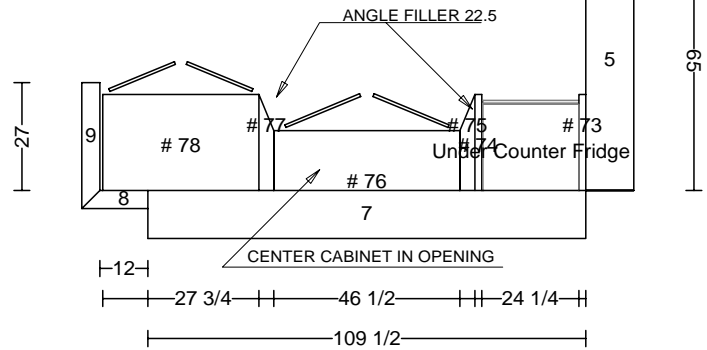

DATE	THARP CABINET ORDER			FRAMES	
JOB #					
Sheet 6 of 11					
Description Mercer new home		Address 9009 E. Harvard, Arapahoe			
Name Francis Gay		WOOD	SOFFIT		
Phone 303-437-9707		STAIN	DOOR		
Contact Francis		EDGE	DRAWER		
UPPERS		TOPS		FINGERPULLS	
INSTALL	DELIVER		FLOORS		HINGE

possible soffit 99 3/4"

REMEASURE