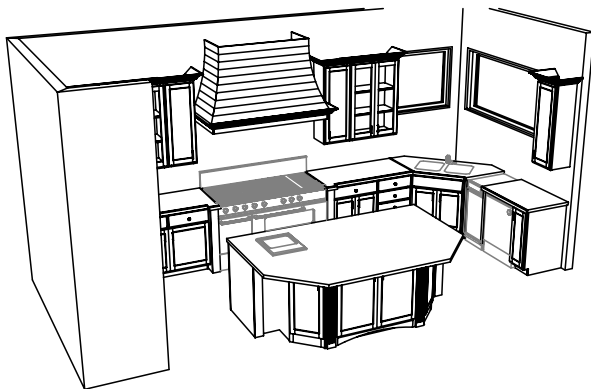

DATE	RAY 3.9.05		FRAMES
JOB #	<h1>THARP CABINET ORDER</h1>		
Sheet 1 of 11			
Description Mercer new home		Address 9009 E. Harvard, Arapahoe	
Name Francis Gay	WOOD ??	SOFFIT SEE EACH ROOM, KIT NONE 120 1/2	
Phone 303-437-9707	STAIN ??	DOOR ??? 5 PIECE CHECK OPENING SIZE	
Contact Francis	EDGE NONE	DRAWER DOVE-TAIL, BLUM MOTION	
UPPERS SEE EACH ROOM	TOPS HARD SURFACE	FINGERPULLS NO	
INSTALL THARP	DELIVER THARP	FLOORS	HINGE 1 1/4 CUSTOM