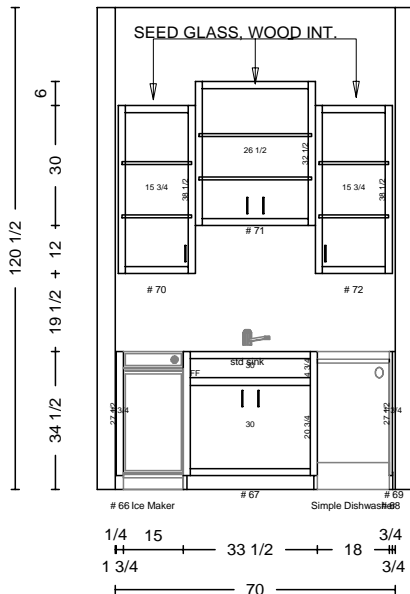

DATE	THARP CABINET ORDER			FRAMES	
JOB #					
Sheet 6 of 11					
Description Mercer new home		Address 9009 E. Harvard, Arapahoe			
Name Francis Gay		WOOD	SOFFIT		
Phone 303-437-9707		STAIN	DOOR		
Contact Francis		EDGE	DRAWER		
UPPERS		TOPS		FINGERPULLS	
INSTALL	DELIVER		FLOORS		HINGE

possible soffit 99 3/4"

REMEASURE