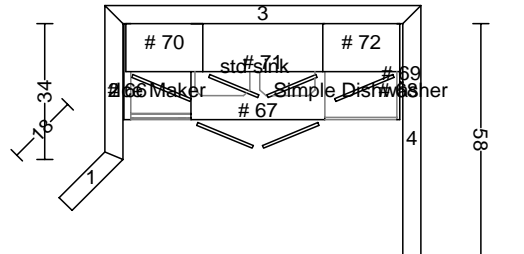

possible soffit 99 3/4"

REMEASURE