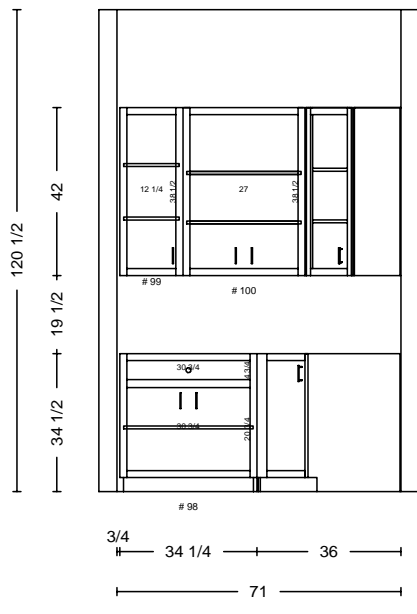

DATE	THARP CABINET ORDER		FRAMES	
JOB #				
Sheet 9 of 11				
Description Mercer new home		Address 9009 E. Harvard, Arapahoe		
Name Francis Gay		WOOD	SOFFIT	
Phone 303-437-9707		STAIN	DOOR	
Contact Francis		EDGE	DRAWER	
UPPERS		TOPS	FINGERPULLS	
INSTALL	DELIVER	FLOORS	HINGE