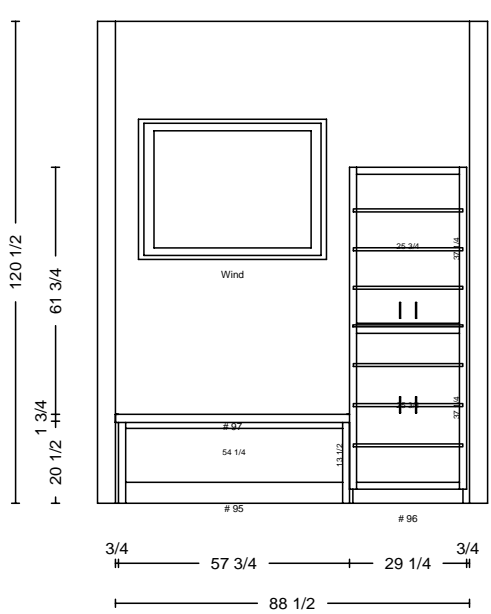

DATE	THARP CABINET ORDER		FRAMES	
JOB #				
Sheet 9 of 11				
Description Mercer new home		Address 9009 E. Harvard, Arapahoe		
Name Francis Gay		WOOD	SOFFIT	
Phone 303-437-9707		STAIN	DOOR	
Contact Francis		EDGE	DRAWER	
UPPERS		TOPS	FINGERPULLS	
INSTALL	DELIVER	FLOORS	HINGE