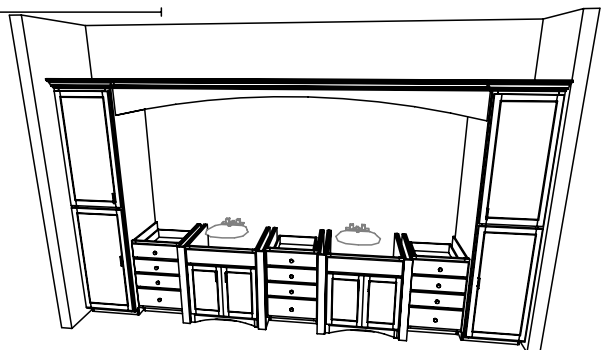

FLUTES, NO PLINTHS

VALANCE = 22" DEEP