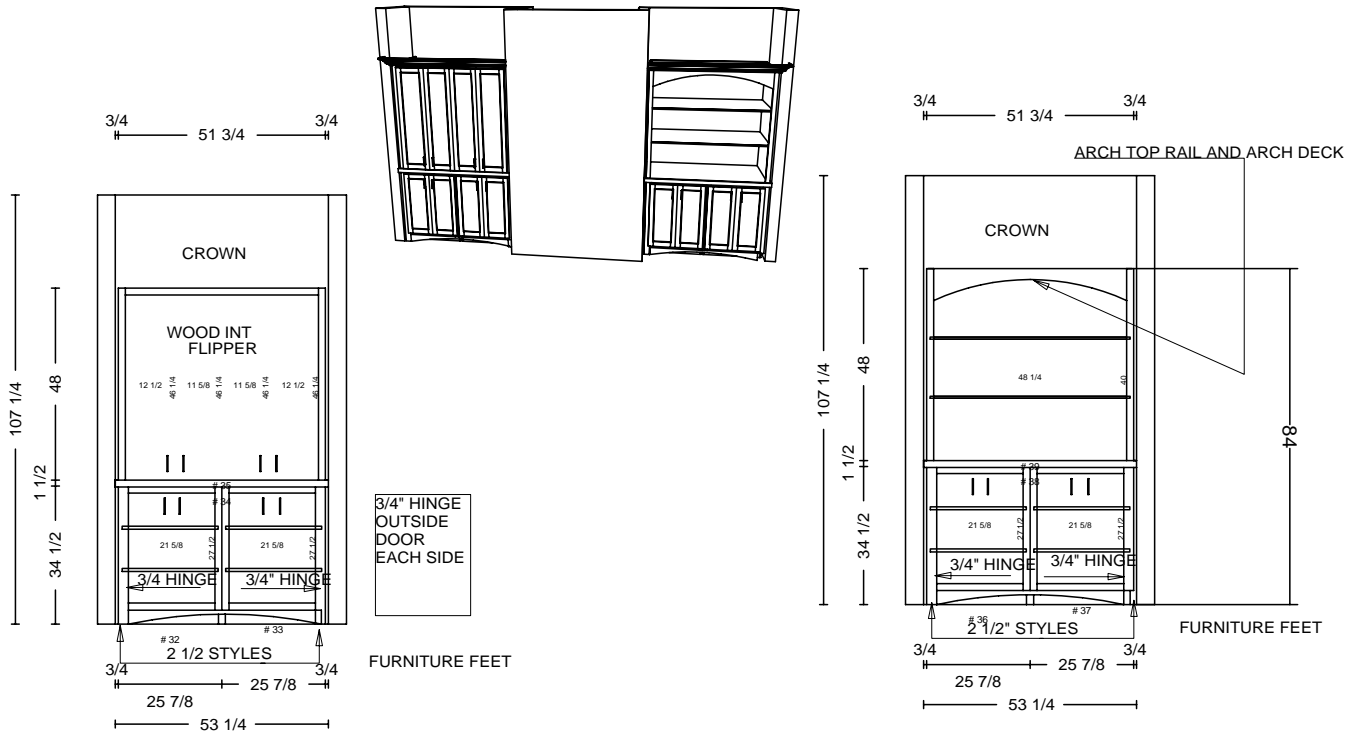

DATE	THARP CABINET ORDER			FRAMES
JOB #				
Sheet 3 of 11				
Description Mercer new home		Address 9009 E. Harvard, Arapahoe		
Name Francis Gay		WOOD	SOFFIT	
Phone 303-437-9707		STAIN	DOOR	
Contact Francis		EDGE	DRAWER	
UPPERS	TOPS	FINGERPULLS		
INSTALL	DELIVER	FLOORS	HINGE