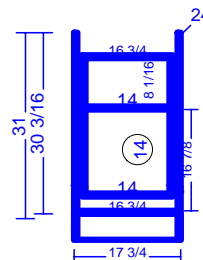

Reeded Glass Wood Interior w/ Glass Shelves