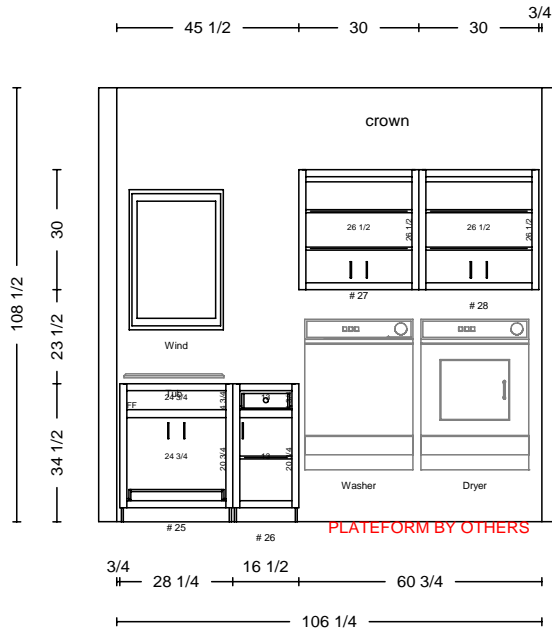

top: plastic lam
no edge

wood:	knotty alder
door:	upper patriot base revere
drawer:	std
box:	std
glide:	std
crown:	lrg 3 5/8
stain:	gp