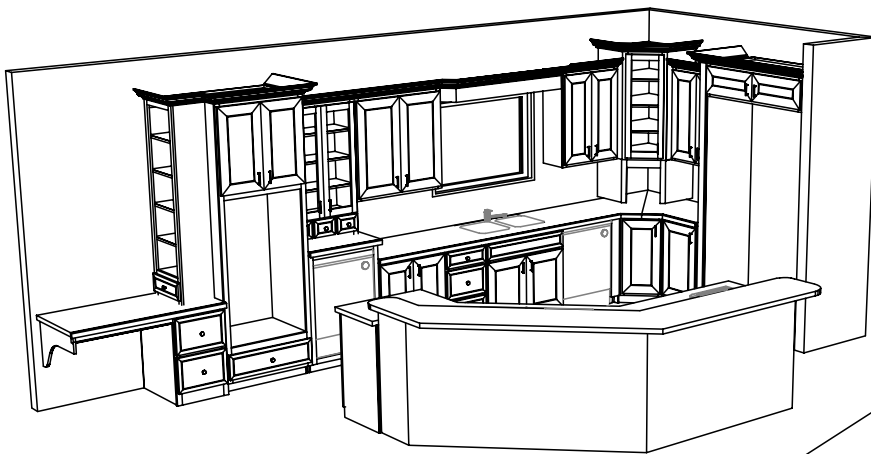

DATE	THARP CABINET ORDER		FRAMES	
JOB #				
Sheet 3 of 7				
Description LANE & STAPP 1445		Address 1445 RED FOX CR		
Name JERRY LANE		WOOD	SOFFIT	
Phone		STAIN	DOOR	
Contact		EDGE	DRAWER	
UPPERS		TOPS	FINGERPULLS	
INSTALL	DELIVER	FLOORS	HINGE