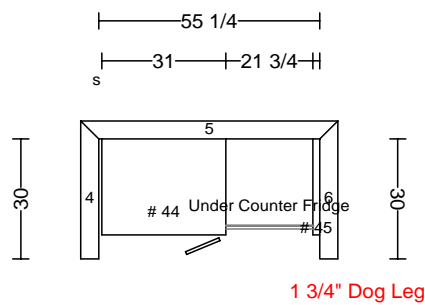

DATE	THARP CABINET ORDER		FRAMES	
JOB #				
Sheet 7 of 7				
Description LANE & STAPP 1445		Address 1445 RED FOX CR		
Name JERRY LANE		WOOD	SOFFIT	
Phone		STAIN	DOOR	
Contact		EDGE	DRAWER	
UPPERS	TOPS	FINGERPULLS		
INSTALL	DELIVER	FLOORS	HINGE	

top; plastic lam, no edge

wood:	knotty pine
door:	patriot
drawer:	std
box:	std
glide:	std
crown:	n/a
stain:	early american