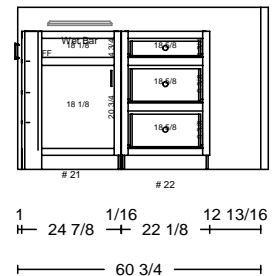

Reeded Glass Wood Interior w/ Glass Shelves