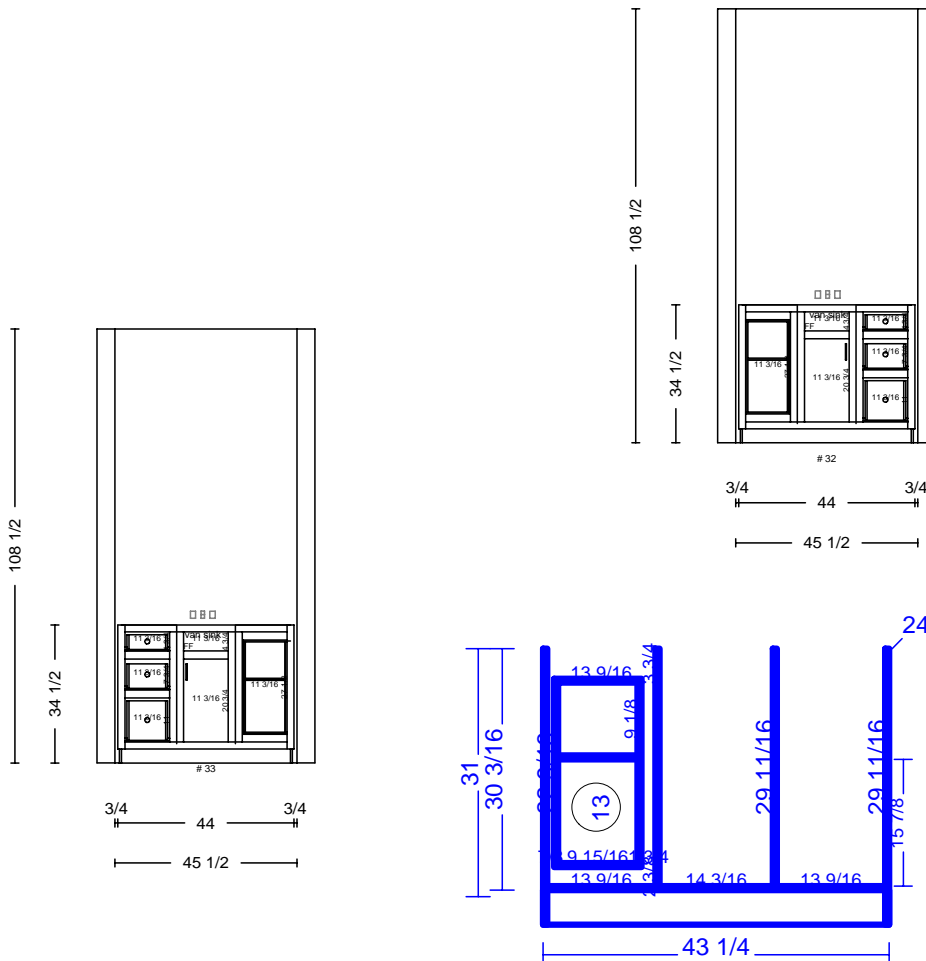

Cabot Walnut

MASTER VAN'S
24" DEEP
34 1/2" TALL

top: 3cm granite

wood:	knotty alder
door:	patriot
drawer:	std
box:	std
glide:	std
crown:	n/a
stain:	gp

DATE	<h1>THARP CABINET ORDER</h1>			FRAMES	
JOB #					
Sheet 6 of 7					
Description LANE & STAPP 1445		Address 1445 RED FOX CR			
Name JERRY LANE		WOOD	SOFFIT		
Phone		STAIN	DOOR		
Contact		EDGE	DRAWER		
UPPERS		TOPS	FINGERPULLS		
INSTALL	DELIVER	FLOORS	HINGE		