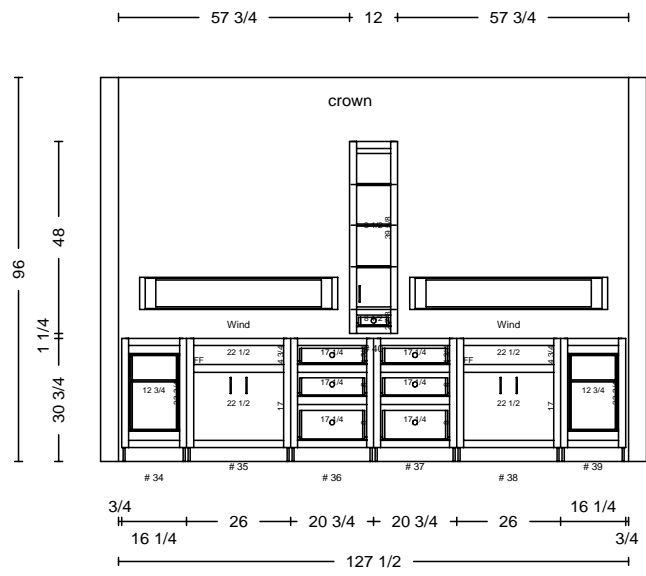

top: plastic lam, no edge

wood:	knotty pine
door:	patriot
drawer:	std
box:	std
glide:	std
crown:	3 5/8 std lrg
stain:	early american