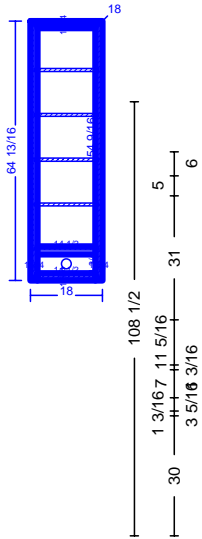

DATE	THARP CABINET ORDER			FRAMES	
JOB #					
Sheet 2 of 7					
Description LANE & STAPP 1445		Address 1445 RED FOX CR			
Name JERRY LANE		WOOD	SOFFIT		
Phone		STAIN	DOOR		
Contact		EDGE	DRAWER		
UPPERS		TOPS	FINGERPULLS		
INSTALL	DELIVER		FLOORS		HINGE

reeded glass, wood interior, glass shelf
Apothecary Drawers- 1/2" Maple Plywood