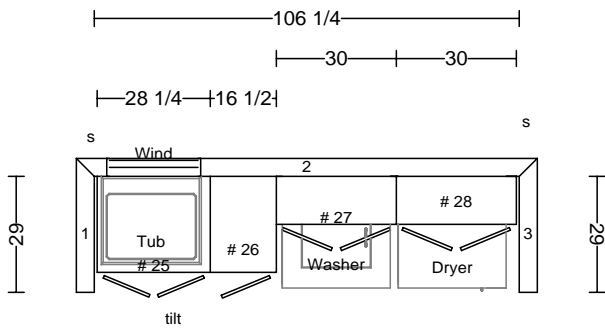

DATE	THARP CABINET ORDER		FRAMES	
JOB #				
Sheet 4 of 7				
Description LANE & STAPP 1445		Address 1445 RED FOX CR		
Name JERRY LANE		WOOD	SOFFIT	
Phone		STAIN	DOOR	
Contact		EDGE	DRAWER	
UPPERS		TOPS	FINGERPULLS	
INSTALL	DELIVER	FLOORS		HINGE