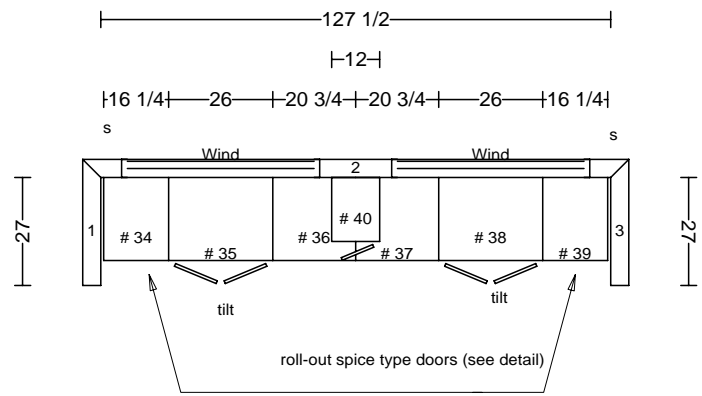

Cabot Walnut

MASTER VAN'S
24" DEEP
34 1/2" TALL

top: 3cm granite

wood:	knotty alder
door:	patriot
drawer:	std
box:	std
glide:	std
crown:	n/a
stain:	gp

DATE	<h1>THARP CABINET ORDER</h1>			FRAMES	
JOB #					
Sheet 6 of 7					
Description LANE & STAPP 1445		Address 1445 RED FOX CR			
Name JERRY LANE		WOOD	SOFFIT		
Phone		STAIN	DOOR		
Contact		EDGE	DRAWER		
UPPERS		TOPS	FINGERPULLS		
INSTALL	DELIVER	FLOORS	HINGE		