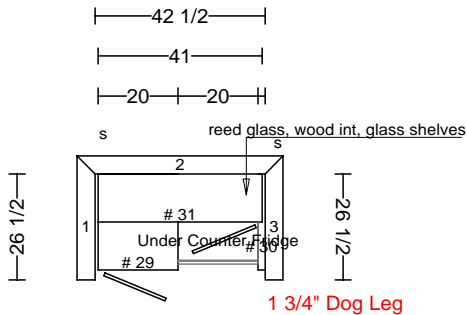

DATE	1.13.05		FRAMES
JOB #	THARP CABINET ORDER		
Sheet 1 of 7			
Description	LANE & STAPP 1445	Address 1445 RED FOX CR	
Name	JERRY LANE	WOOD see each room	SOFFIT no soffit, 120 1/2
Phone		STAIN see each room	DOOR see each room
Contact		EDGE none	DRAWER std
UPPERS	36,42 laundry 30	TOPS see each room, no subs	FINGERPULLS yes
INSTALL	self	DELIVER tharp	FLOORS Slate HINGE 1 1/4 custom

3 5/8" CROWN
Light Rail in Kitchen

tops: 3 cm granite

wood:	knotty alder
door:	upper: patriot, base: revele
drawer:	std
box:	vinyl
glide:	std
crown:	lrg 3 5/8
stain:	gp

DATE	<h1>THARP CABINET ORDER</h1>			FRAMES	
JOB #					
Sheet 2 of 7					
Description LANE & STAPP 1445		Address 1445 RED FOX CR			
Name JERRY LANE		WOOD	SOFFIT		
Phone		STAIN	DOOR		
Contact		EDGE	DRAWER		
UPPERS		TOPS	FINGERPULLS		
INSTALL	DELIVER		FLOORS		HINGE