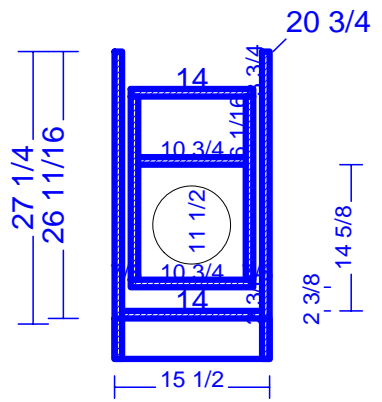

top: plastic lam, no edge

wood:	knotty pine
door:	patriot
drawer:	std
box:	std
glide:	std
crown:	3 5/8 std lrg
stain:	early american