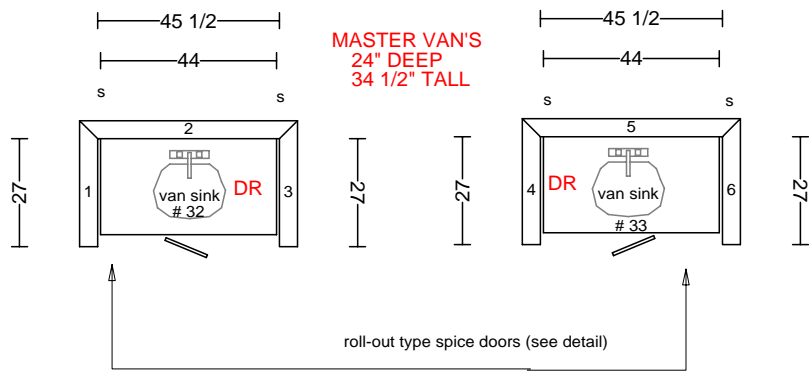

DATE	THARP CABINET ORDER		FRAMES	
JOB #				
Sheet 5 of 7				
Description LANE & STAPP 1445		Address 1445 RED FOX CR		
Name JERRY LANE		WOOD	SOFFIT	
Phone		STAIN	DOOR	
Contact		EDGE	DRAWER	
UPPERS		TOPS	FINGERPULLS	
INSTALL	DELIVER	FLOORS	HINGE	

Cabot Walnut

MASTER VAN'S
24" DEEP
34 1/2" TALL

top: 3cm granite

wood:	knotty alder
door:	patriot
drawer:	std
box:	std
glide:	std
crown:	n/a
stain:	gp