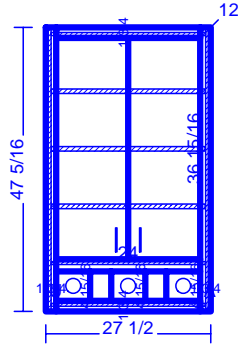

DATE	1.13.05		FRAMES
JOB #	THARP CABINET ORDER		
Sheet 1 of 7			
Description	LANE & STAPP 1445	Address 1445 RED FOX CR	
Name	JERRY LANE	WOOD see each room	SOFFIT no soffit, 120 1/2
Phone		STAIN see each room	DOOR see each room
Contact		EDGE none	DRAWER std
UPPERS	36,42 laundry 30	TOPS see each room, no subs	FINGERPULLS yes
INSTALL	self	DELIVER tharp	FLOORS Slate HINGE 1 1/4 custom

3 5/8" CROWN
Light Rail in Kitchen

tops: 3 cm granite

wood:	knotty alder
door:	upper: patriot, base: revele
drawer:	std
box:	vinyl
glide:	std
crown:	lrg 3 5/8
stain:	gp

DATE	<h1>THARP CABINET ORDER</h1>			FRAMES	
JOB #					
Sheet 2 of 7					
Description LANE & STAPP 1445		Address 1445 RED FOX CR			
Name JERRY LANE		WOOD	SOFFIT		
Phone		STAIN	DOOR		
Contact		EDGE	DRAWER		
UPPERS		TOPS	FINGERPULLS		
INSTALL	DELIVER		FLOORS		HINGE

reeded glass, wood interior, glass shelf
 Apothecary Drawers- 1/2" Maple Plywood

Reeded Glass Wood Interior w/ Glass Shelves

DATE	<h1>THARP CABINET ORDER</h1>		FRAMES	
JOB #				
Sheet 3 of 7				
Description LANE & STAPP 1445		Address 1445 RED FOX CR		
Name JERRY LANE		WOOD	SOFFIT	
Phone		STAIN	DOOR	
Contact		EDGE	DRAWER	
UPPERS		TOPS	FINGERPULLS	
INSTALL	DELIVER	FLOORS	HINGE	