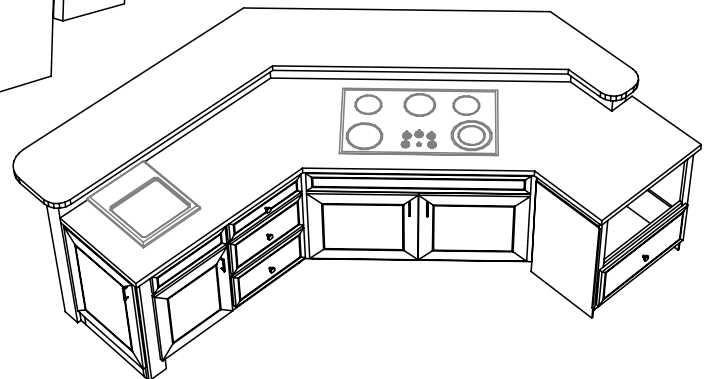

DATE	THARP CABINET ORDER		FRAMES	
JOB #				
Sheet 3 of 7				
Description LANE & STAPP 1445		Address 1445 RED FOX CR		
Name JERRY LANE		WOOD	SOFFIT	
Phone		STAIN	DOOR	
Contact		EDGE	DRAWER	
UPPERS		TOPS	FINGERPULLS	
INSTALL	DELIVER	FLOORS	HINGE