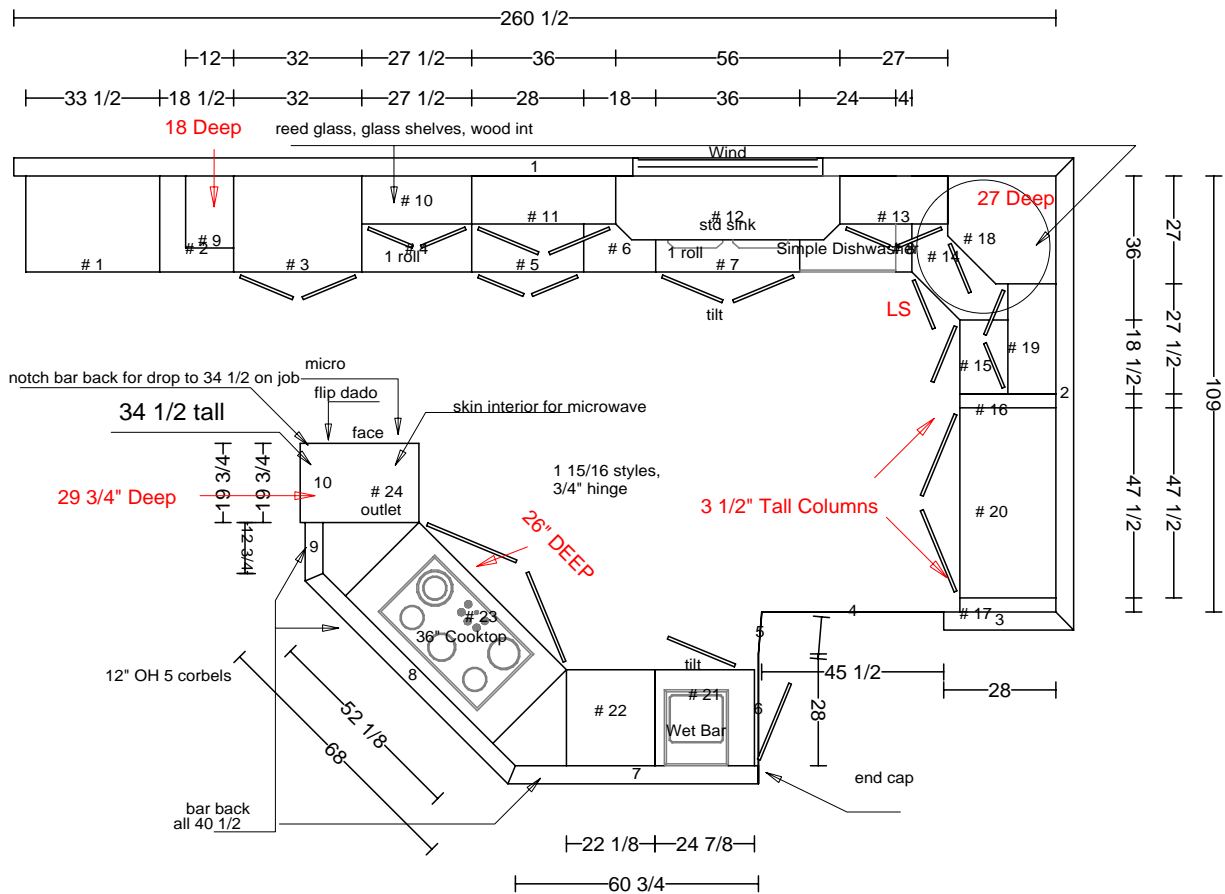

DATE	1.13.05		FRAMES
JOB #	THARP CABINET ORDER		
Sheet 1 of 7			
Description	LANE & STAPP 1445	Address 1445 RED FOX CR	
Name	JERRY LANE	WOOD see each room	SOFFIT no soffit, 120 1/2
Phone		STAIN see each room	DOOR see each room
Contact		EDGE none	DRAWER std
UPPERS	36,42 laundry 30	TOPS see each room, no subs	FINGERPULLS yes
INSTALL	self	DELIVER tharp	FLOORS Slate HINGE 1 1/4 custom

3 5/8" CROWN
Light Rail in Kitchen

tops: 3 cm granite

wood:	knotty alder
door:	upper: patriot, base: revele
drawer:	std
box:	vinyl
glide:	std
crown:	lrg 3 5/8
stain:	gp

DATE	<h1>THARP CABINET ORDER</h1>			FRAMES	
JOB #					
Sheet 2 of 7					
Description LANE & STAPP 1445		Address 1445 RED FOX CR			
Name JERRY LANE		WOOD	SOFFIT		
Phone		STAIN	DOOR		
Contact		EDGE	DRAWER		
UPPERS		TOPS	FINGERPULLS		
INSTALL	DELIVER		FLOORS		HINGE