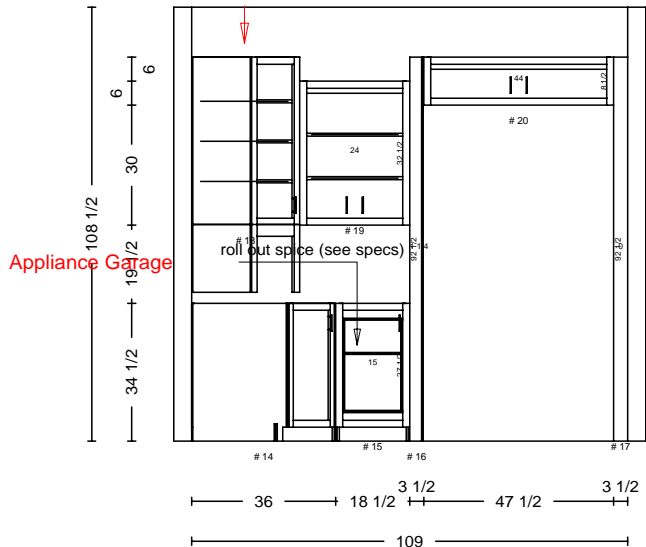

Reeded Glass Wood Interior w/ Glass Shelves