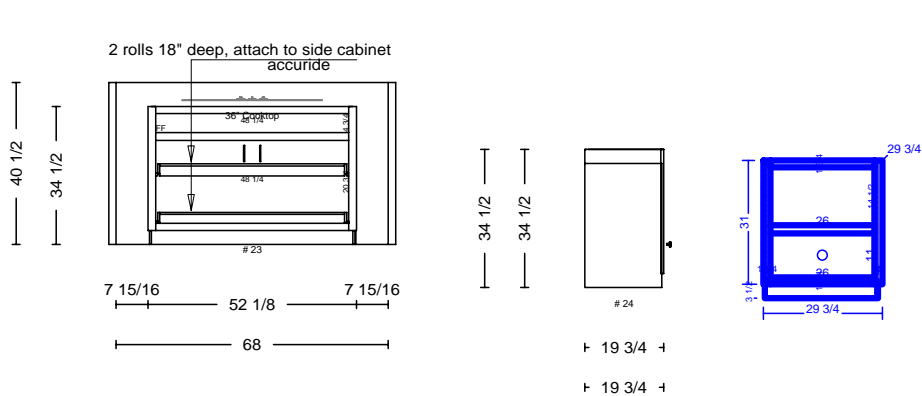

DATE	THARP CABINET ORDER		FRAMES	
JOB #				
Sheet 3 of 7				
Description LANE & STAPP 1445		Address 1445 RED FOX CR		
Name JERRY LANE		WOOD	SOFFIT	
Phone		STAIN	DOOR	
Contact		EDGE	DRAWER	
UPPERS		TOPS	FINGERPULLS	
INSTALL	DELIVER	FLOORS	HINGE