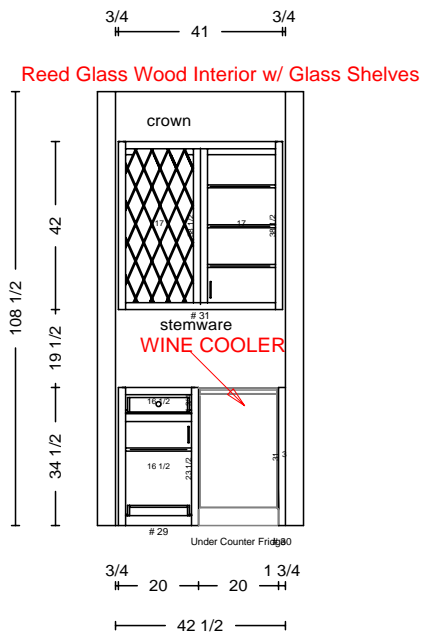

DATE	THARP CABINET ORDER		FRAMES	
JOB #				
Sheet 3 of 7				
Description LANE & STAPP 1445		Address 1445 RED FOX CR		
Name JERRY LANE		WOOD	SOFFIT	
Phone		STAIN	DOOR	
Contact		EDGE	DRAWER	
UPPERS		TOPS	FINGERPULLS	
INSTALL	DELIVER	FLOORS	HINGE