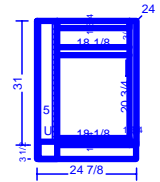

Reeded Glass Wood Interior w/ Glass Shelves