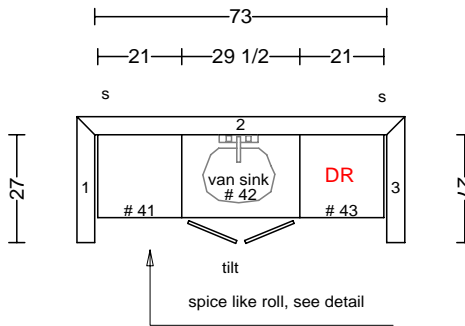

DATE	THARP CABINET ORDER		FRAMES	
JOB #				
Sheet 7 of 7				
Description LANE & STAPP 1445		Address 1445 RED FOX CR		
Name JERRY LANE		WOOD	SOFFIT	
Phone		STAIN	DOOR	
Contact		EDGE	DRAWER	
UPPERS	TOPS	FINGERPULLS		
INSTALL	DELIVER	FLOORS	HINGE	

top; plastic lam, no edge

wood:	knotty pine
door:	patriot
drawer:	std
box:	std
glide:	std
crown:	n/a
stain:	early american