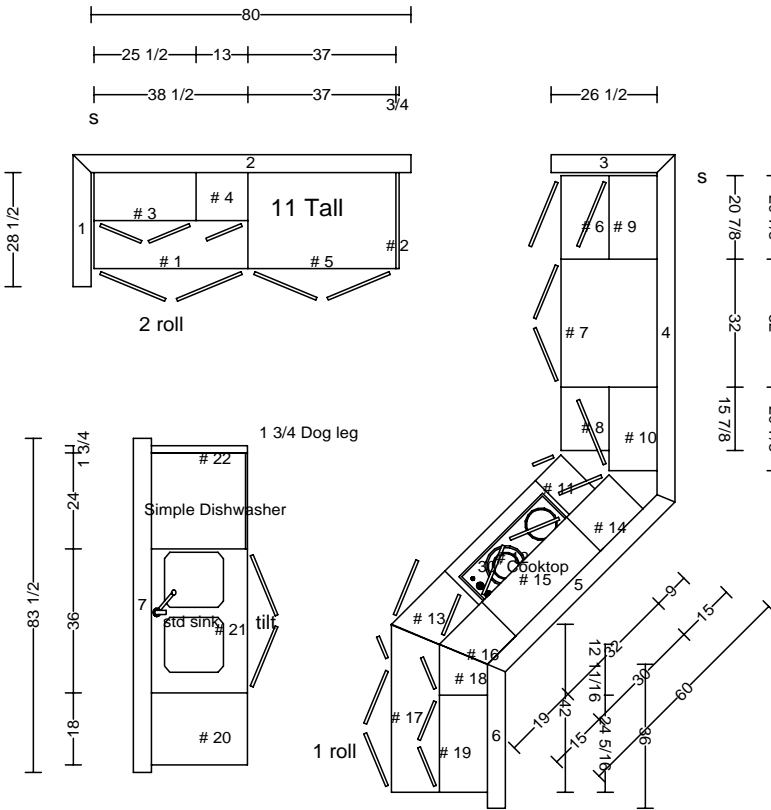

DATE	ray 10.6.04		FRAMES
JOB #	<h1>THARP CABINET ORDER</h1>		
Sheet 1 of 3			
Description IDS New Home "Little Thompson"		Address 4480 Georgetown, Loveland, CO	
Name Gordy	WOOD knotty alder	SOFFIT 86 1/2 rock -sub	
Phone	STAIN nutmeg	DOOR upper: patriot, base: reve	
Contact Gordy	3/4 x 1" og, finish face & og edge EDGE	DRAWER std	
UPPERS 30	TOPS 2 cm	FINGERPULLS yes	
INSTALL self	DELIVER tharp	FLOORS hardwood	HINGE 1 1/4 custom

3 corbels

DATE	<h1>THARP CABINET ORDER</h1>			FRAMES	
JOB #					
Sheet 2 of 3					
Description IDS New Home "Little Thompson" Address 4480 Georgetown, Loveland, CO					
Name Gordy		WOOD	SOFFIT		
Phone		STAIN	DOOR		
Contact Gordy		EDGE	DRAWER		
UPPERS		TOPS	FINGERPULLS		
INSTALL	DELIVER		FLOORS		HINGE

DATE	<h1>THARP CABINET ORDER</h1>	FRAMES	
JOB #			
Sheet 3 of 3			

Description IDS New Home "Little Thompson"		Address 4480 Georgetown, Loveland, CO	
Name Gordy	WOOD	SOFFIT	
Phone	STAIN	DOOR	
Contact Gordy	EDGE	DRAWER	
UPPERS	TOPS	FINGERPULLS	
INSTALL	DELIVER	FLOORS	HINGE