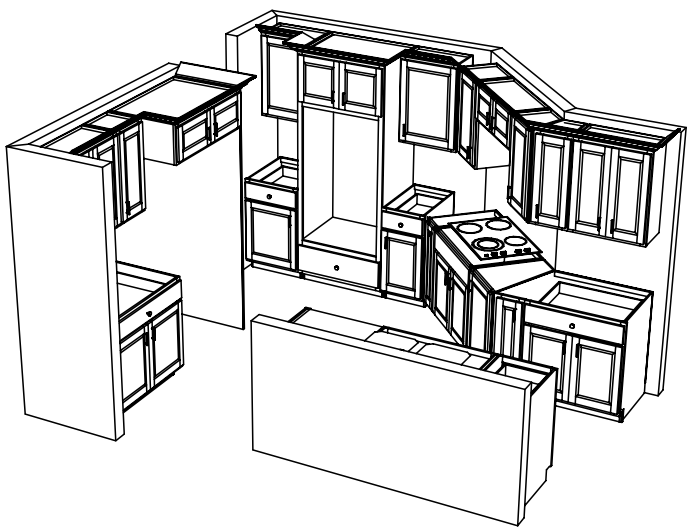

DATE	ray 10.6.04		FRAMES
JOB #	<h1>THARP CABINET ORDER</h1>		
Sheet 1 of 3			
Description IDS New Home "Little Thompson"		Address 4480 Georgetown, Loveland, CO	
Name Gordy	WOOD knotty alder	SOFFIT 86 1/2 rock -sub	
Phone	STAIN nutmeg	DOOR upper: patriot, base: reve	
Contact Gordy	3/4 x 1" og, finish face & og edge EDGE	DRAWER std	
UPPERS 30	TOPS 2 cm	FINGERPULLS yes	
INSTALL self	DELIVER tharp	FLOORS hardwood	HINGE 1 1/4 custom

3 corbels

DATE	<h1>THARP CABINET ORDER</h1>			FRAMES	
JOB #					
Sheet 2 of 3					
Description IDS New Home "Little Thompson" Address 4480 Georgetown, Loveland, CO					
Name Gordy		WOOD	SOFFIT		
Phone		STAIN	DOOR		
Contact Gordy		EDGE	DRAWER		
UPPERS		TOPS	FINGERPULLS		
INSTALL	DELIVER		FLOORS		HINGE