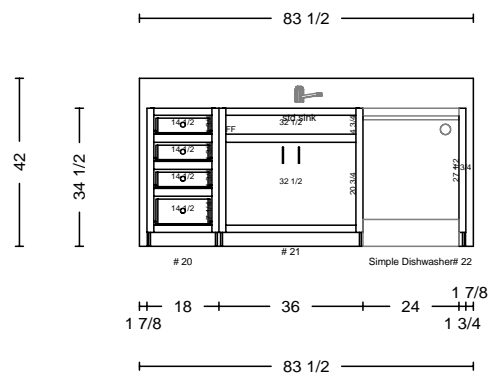

DATE	ray 10.6.04		FRAMES
JOB #	<h1>THARP CABINET ORDER</h1>		
Sheet 1 of 3			
Description IDS New Home "Little Thompson"		Address 4480 Georgetown, Loveland, CO	
Name Gordy	WOOD knotty alder	SOFFIT 86 1/2 rock -sub	
Phone	STAIN nutmeg	DOOR upper: patriot, base: reve	
Contact Gordy	3/4 x 1" og, finish face & og edge EDGE	DRAWER std	
UPPERS 30	TOPS 2 cm	FINGERPULLS yes	
INSTALL self	DELIVER tharp	FLOORS hardwood	HINGE 1 1/4 custom

3 corbels

DATE	<h1>THARP CABINET ORDER</h1>			FRAMES	
JOB #					
Sheet 2 of 3					
Description IDS New Home "Little Thompson" Address 4480 Georgetown, Loveland, CO					
Name Gordy		WOOD	SOFFIT		
Phone		STAIN	DOOR		
Contact Gordy		EDGE	DRAWER		
UPPERS		TOPS	FINGERPULLS		
INSTALL	DELIVER		FLOORS		HINGE