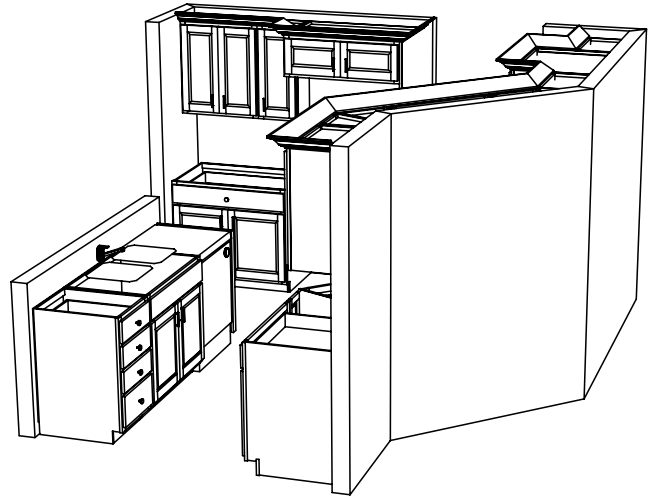

DATE	ray 10.6.04		FRAMES
JOB #	<h1>THARP CABINET ORDER</h1>		
Sheet 1 of 3			
Description IDS New Home "Little Thompson"		Address 4480 Georgetown, Loveland, CO	
Name Gordy	WOOD knotty alder	SOFFIT 86 1/2 rock -sub	
Phone	STAIN nutmeg	DOOR upper: patriot, base: reve	
Contact Gordy	3/4 x 1" og, finish face & og edge EDGE	DRAWER std	
UPPERS 30	TOPS 2 cm	FINGERPULLS yes	
INSTALL self	DELIVER tharp	FLOORS hardwood	HINGE 1 1/4 custom

3 corbels

DATE	<h1>THARP CABINET ORDER</h1>			FRAMES	
JOB #					
Sheet 2 of 3					
Description IDS New Home "Little Thompson" Address 4480 Georgetown, Loveland, CO					
Name Gordy		WOOD	SOFFIT		
Phone		STAIN	DOOR		
Contact Gordy		EDGE	DRAWER		
UPPERS		TOPS	FINGERPULLS		
INSTALL	DELIVER		FLOORS		HINGE