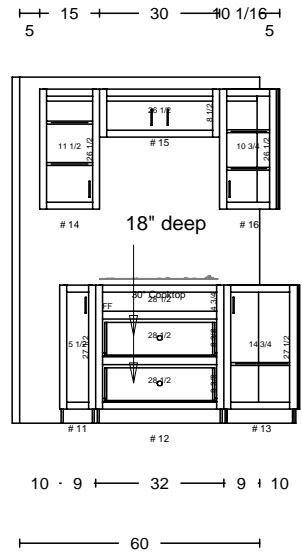

DATE	ray 10.6.04		FRAMES
JOB #	<h1>THARP CABINET ORDER</h1>		
Sheet 1 of 3			
Description IDS New Home "Little Thompson"		Address 4480 Georgetown, Loveland, CO	
Name Gordy	WOOD knotty alder	SOFFIT 86 1/2 rock -sub	
Phone	STAIN nutmeg	DOOR upper: patriot, base: reve	
Contact Gordy	3/4 x 1" og, finish face & og edge EDGE	DRAWER std	
UPPERS 30	TOPS 2 cm	FINGERPULLS yes	
INSTALL self	DELIVER tharp	FLOORS hardwood	HINGE 1 1/4 custom

3 corbels

DATE	<h1>THARP CABINET ORDER</h1>			FRAMES	
JOB #					
Sheet 2 of 3					
Description IDS New Home "Little Thompson" Address 4480 Georgetown, Loveland, CO					
Name Gordy		WOOD	SOFFIT		
Phone		STAIN	DOOR		
Contact Gordy		EDGE	DRAWER		
UPPERS		TOPS	FINGERPULLS		
INSTALL	DELIVER		FLOORS		HINGE