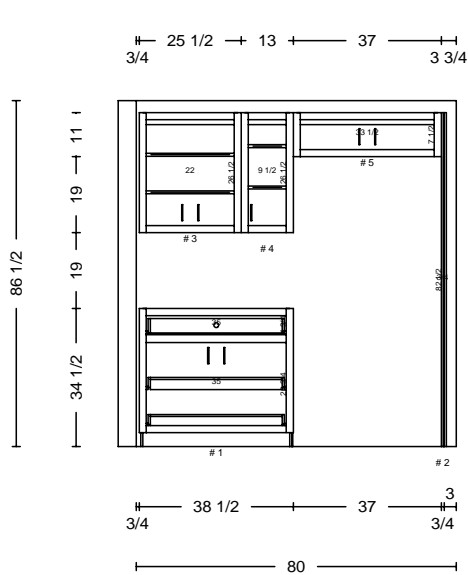

DATE	ray 10.6.04		FRAMES
JOB #	<h1>THARP CABINET ORDER</h1>		
Sheet 1 of 3			
Description IDS New Home "Little Thompson"		Address 4480 Georgetown, Loveland, CO	
Name Gordy	WOOD knotty alder	SOFFIT 86 1/2 rock -sub	
Phone	STAIN nutmeg	DOOR upper: patriot, base: reve	
Contact Gordy	3/4 x 1" og, finish face & og edge EDGE	DRAWER std	
UPPERS 30	TOPS 2 cm	FINGERPULLS yes	
INSTALL self	DELIVER tharp	FLOORS hardwood	HINGE 1 1/4 custom

3 corbels

DATE	<h1>THARP CABINET ORDER</h1>			FRAMES	
JOB #					
Sheet 2 of 3					
Description IDS New Home "Little Thompson" Address 4480 Georgetown, Loveland, CO					
Name Gordy		WOOD	SOFFIT		
Phone		STAIN	DOOR		
Contact Gordy		EDGE	DRAWER		
UPPERS		TOPS	FINGERPULLS		
INSTALL	DELIVER		FLOORS		HINGE