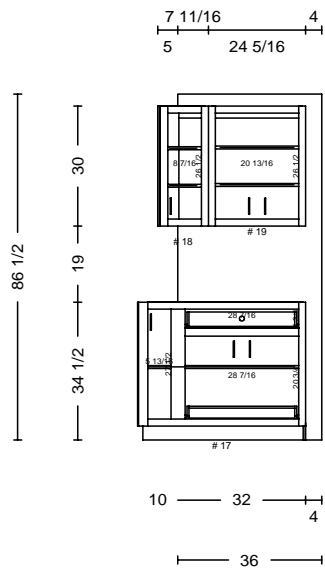

DATE	ray 10.6.04		FRAMES
JOB #	<h1>THARP CABINET ORDER</h1>		
Sheet 1 of 3			
Description IDS New Home "Little Thompson"		Address 4480 Georgetown, Loveland, CO	
Name Gordy	WOOD knotty alder	SOFFIT 86 1/2 rock -sub	
Phone	STAIN nutmeg	DOOR upper: patriot, base: reve	
Contact Gordy	3/4 x 1" og, finish face & og edge EDGE	DRAWER std	
UPPERS 30	TOPS 2 cm	FINGERPULLS yes	
INSTALL self	DELIVER tharp	FLOORS hardwood	HINGE 1 1/4 custom

3 corbels

DATE	<h1>THARP CABINET ORDER</h1>			FRAMES	
JOB #					
Sheet 2 of 3					
Description IDS New Home "Little Thompson" Address 4480 Georgetown, Loveland, CO					
Name Gordy		WOOD	SOFFIT		
Phone		STAIN	DOOR		
Contact Gordy		EDGE	DRAWER		
UPPERS		TOPS	FINGERPULLS		
INSTALL	DELIVER		FLOORS		HINGE