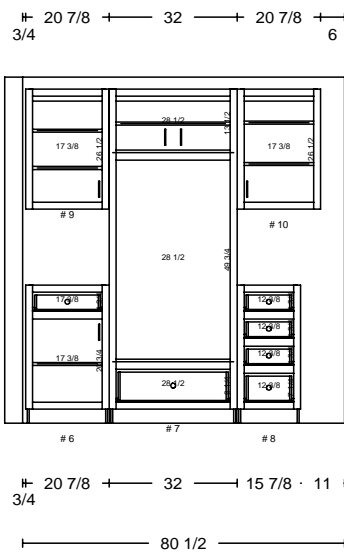

DATE	ray 10.6.04		FRAMES
JOB #	<h1>THARP CABINET ORDER</h1>		
Sheet 1 of 3			
Description IDS New Home "Little Thompson"		Address 4480 Georgetown, Loveland, CO	
Name Gordy	WOOD knotty alder	SOFFIT 86 1/2 rock -sub	
Phone	STAIN nutmeg	DOOR upper: patriot, base: reve	
Contact Gordy	3/4 x 1" og, finish face & og edge EDGE	DRAWER std	
UPPERS 30	TOPS 2 cm	FINGERPULLS yes	
INSTALL self	DELIVER tharp	FLOORS hardwood	HINGE 1 1/4 custom

3 corbels

DATE	<h1>THARP CABINET ORDER</h1>			FRAMES	
JOB #					
Sheet 2 of 3					
Description IDS New Home "Little Thompson" Address 4480 Georgetown, Loveland, CO					
Name Gordy		WOOD	SOFFIT		
Phone		STAIN	DOOR		
Contact Gordy		EDGE	DRAWER		
UPPERS		TOPS	FINGERPULLS		
INSTALL	DELIVER		FLOORS		HINGE