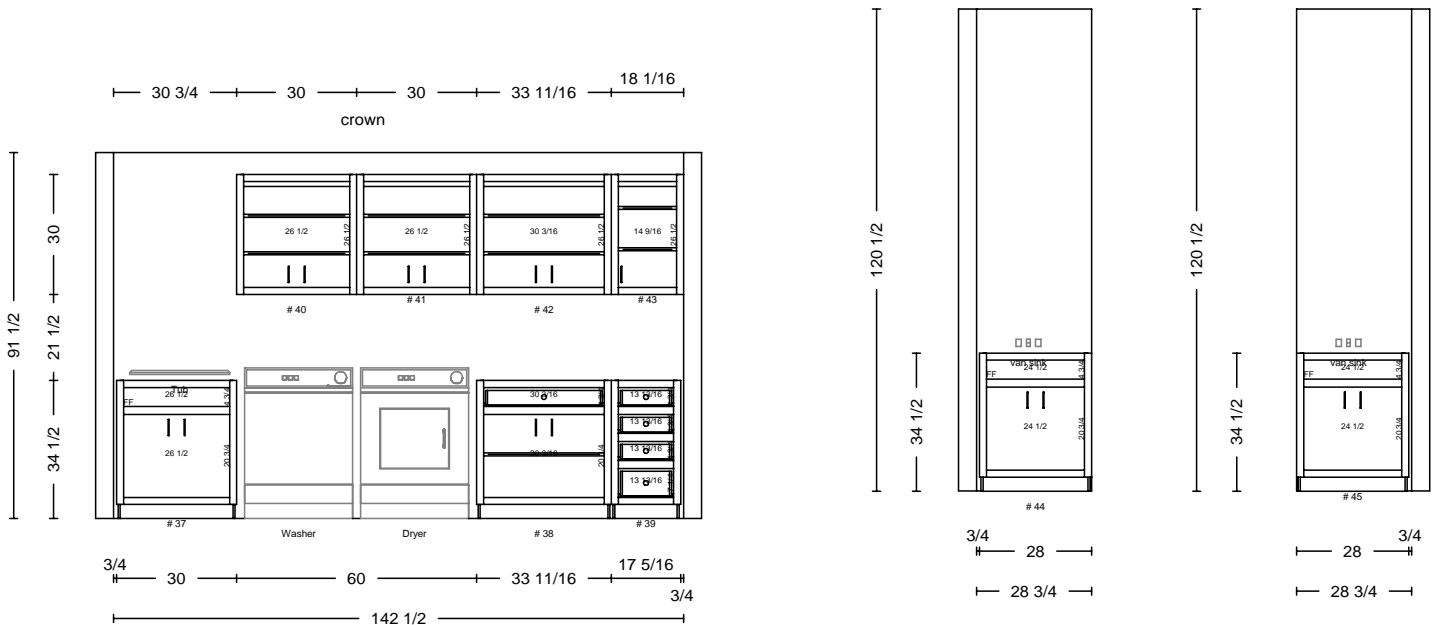

wood:	oak
door:	
drawer:	
box:	
glide:	
crown:	
stain:	natural