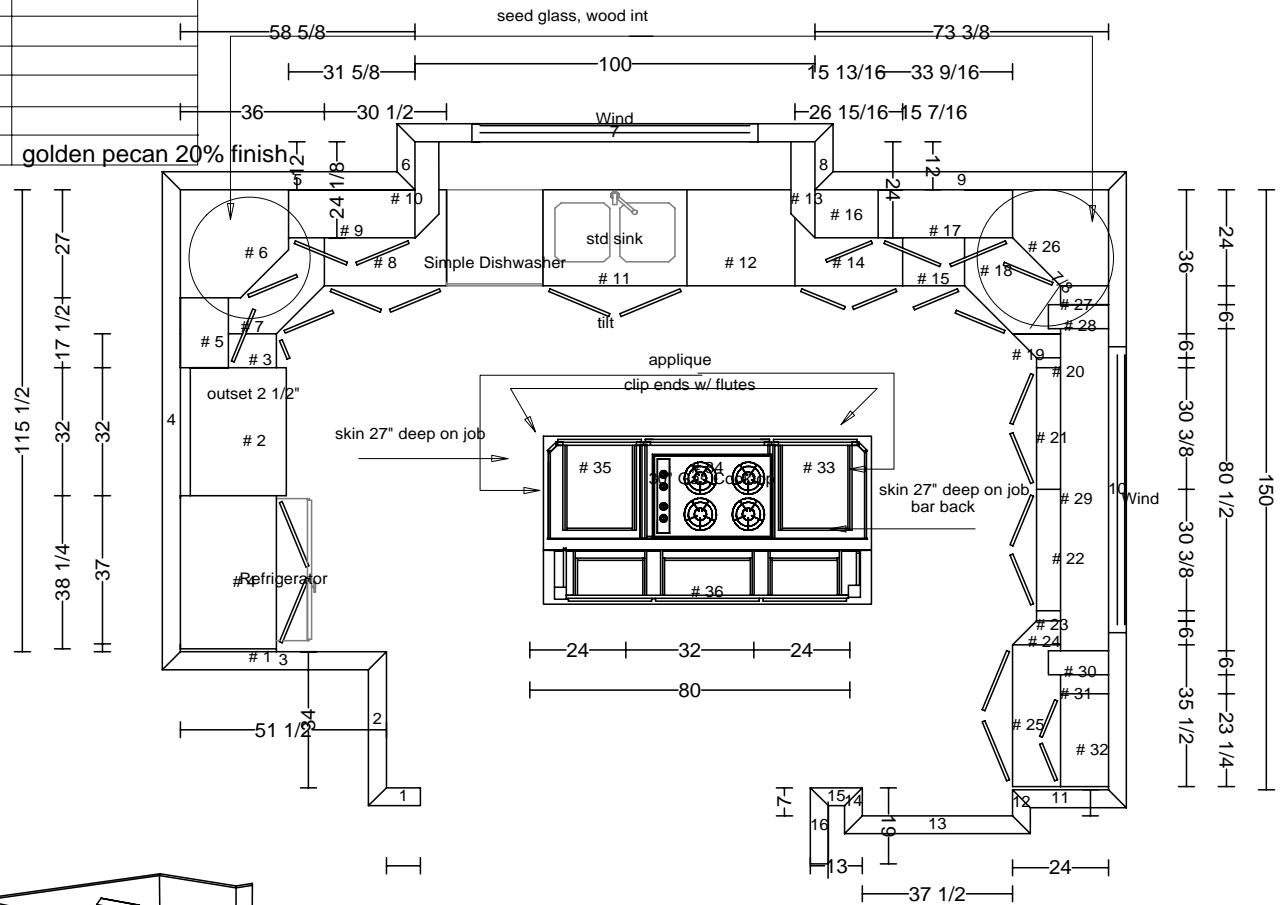

DATE	ray 1.12.04		FRAMES
JOB #	<h1>THARP CABINET ORDER</h1>		
Sheet 1 of 6			
Description Juan Guitierrez new home		Address 4291 Tarryall, Loveland, CO	
Name Juan Guitierrez		WOOD see each page	OFFFIT 120
Phone		STAIN see each page	DOOR upper patriot base reve
Contact Juan		EDGE none	DRAWER std
UPPERS 42 30 laundry	TOPS none	FINGERPULLS yes	
INSTALL tharp	DELIVER tharp	FLOORS	HINGE 1 1/4 custom

wood:	alder
door:	
drawer:	
box:	
glide:	
crown:	
stain:	golden pecan 20% finish

DATE	<h1>THARP CABINET ORDER</h1>		FRAMES	
JOB #				
Sheet 2 of 6				
Description Juan Gutierrez new home		Address 4291 Tarryall, Loveland, CO		
Name Juan Gutierrez		WOOD	SOFFIT	
Phone		STAIN	DOOR	
Contact Juan		EDGE	DRAWER	
UPPERS		TOPS	FINGERPULLS	
INSTALL	DELIVER	FLOORS	HINGE	