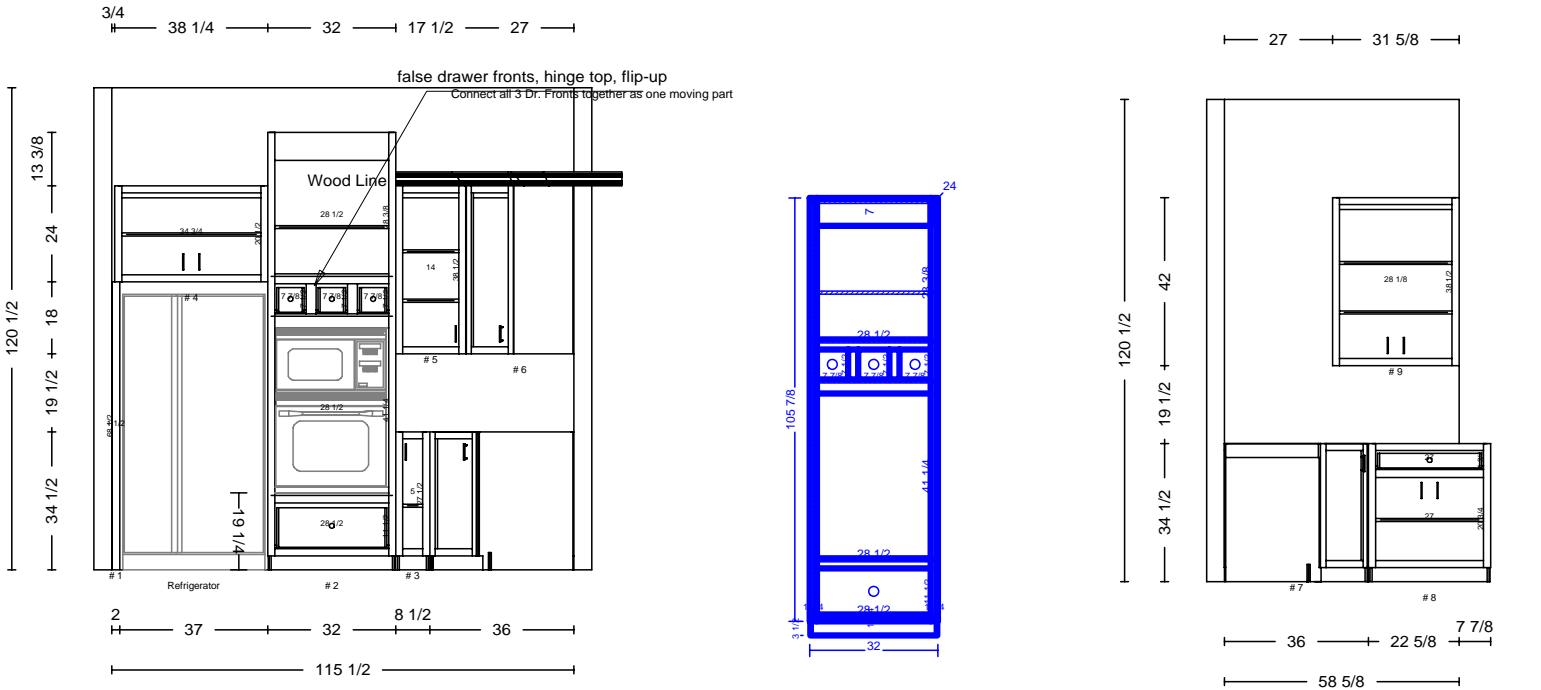

DATE	ray 1.12.04		FRAMES
JOB #	<h1>THARP CABINET ORDER</h1>		
Sheet 1 of 6			
Description Juan Guitierrez new home		Address 4291 Tarryall, Loveland, CO	
Name Juan Guitierrez		WOOD see each page	OFFFIT 120
Phone		STAIN see each page	DOOR upper patriot base reve
Contact Juan		EDGE none	DRAWER std
UPPERS 42 30 laundry	TOPS none	FINGERPULLS yes	
INSTALL tharp	DELIVER tharp	FLOORS	HINGE 1 1/4 custom

wood:	alder
door:	
drawer:	
box:	
glide:	
crown:	
stain:	golden pecan 20% finish

DATE	<h1>THARP CABINET ORDER</h1>		FRAMES	
JOB #				
Sheet 2 of 6				
Description Juan Gutierrez new home		Address 4291 Tarryall, Loveland, CO		
Name Juan Gutierrez		WOOD	SOFFIT	
Phone		STAIN	DOOR	
Contact Juan		EDGE	DRAWER	
UPPERS		TOPS	FINGERPULLS	
INSTALL	DELIVER	FLOORS	HINGE	