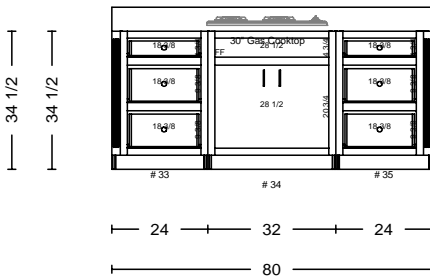

DATE	THARP CABINET ORDER		FRAMES	
JOB #				
Sheet 3 of 6				
Description Juan Gutierrez new home		Address 4291 Tarryall, Loveland, CO		
Name Juan Gutierrez		WOOD	SOFFIT	
Phone		STAIN	DOOR	
Contact Juan		EDGE	DRAWER	
UPPERS		TOPS	FINGERPULLS	
INSTALL	DELIVER	FLOORS	HINGE