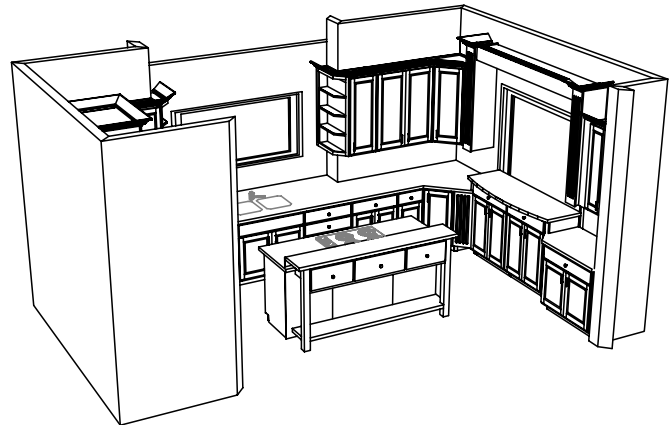

DATE	ray 1.12.04		FRAMES
JOB #	THARP CABINET ORDER		
Sheet 1 of 6			
Description Juan Guitierrez new home		Address 4291 Tarryall, Loveland, CO	
Name Juan Guitierrez		WOOD see each page	OFFFIT 120
Phone		STAIN see each page	DOOR upper patriot base reve
Contact Juan		EDGE none	DRAWER std
UPPERS 42 30 laundry	TOPS none	FINGERPULLS yes	
INSTALL tharp	DELIVER tharp	FLOORS	HINGE 1 1/4 custom

wood:	alder
door:	
drawer:	
box:	
glide:	
crown:	
stain:	golden pecan 20% finish