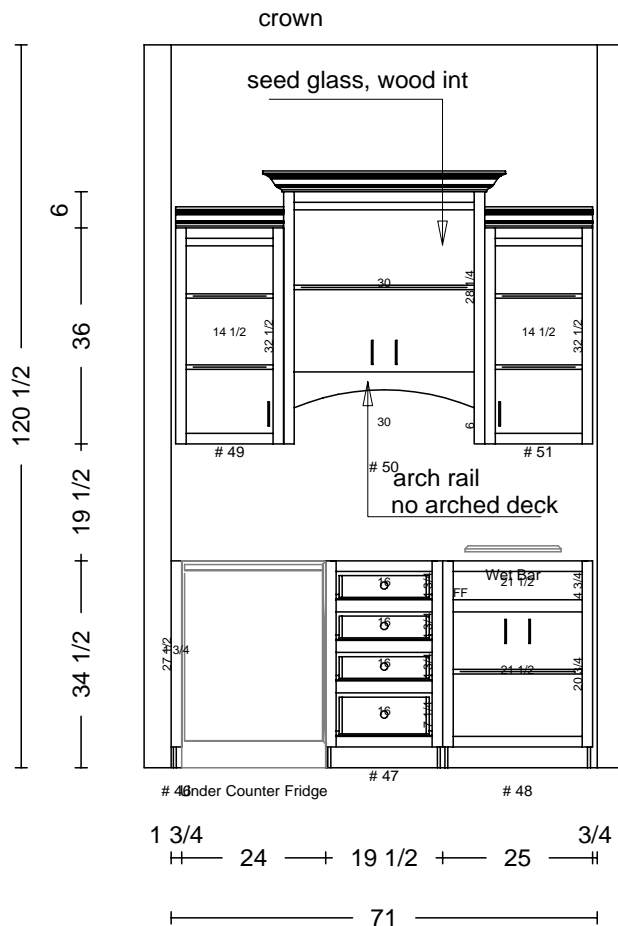

wood:	oak
door:	
drawer:	
box:	
glide:	
crown:	
stain:	natural