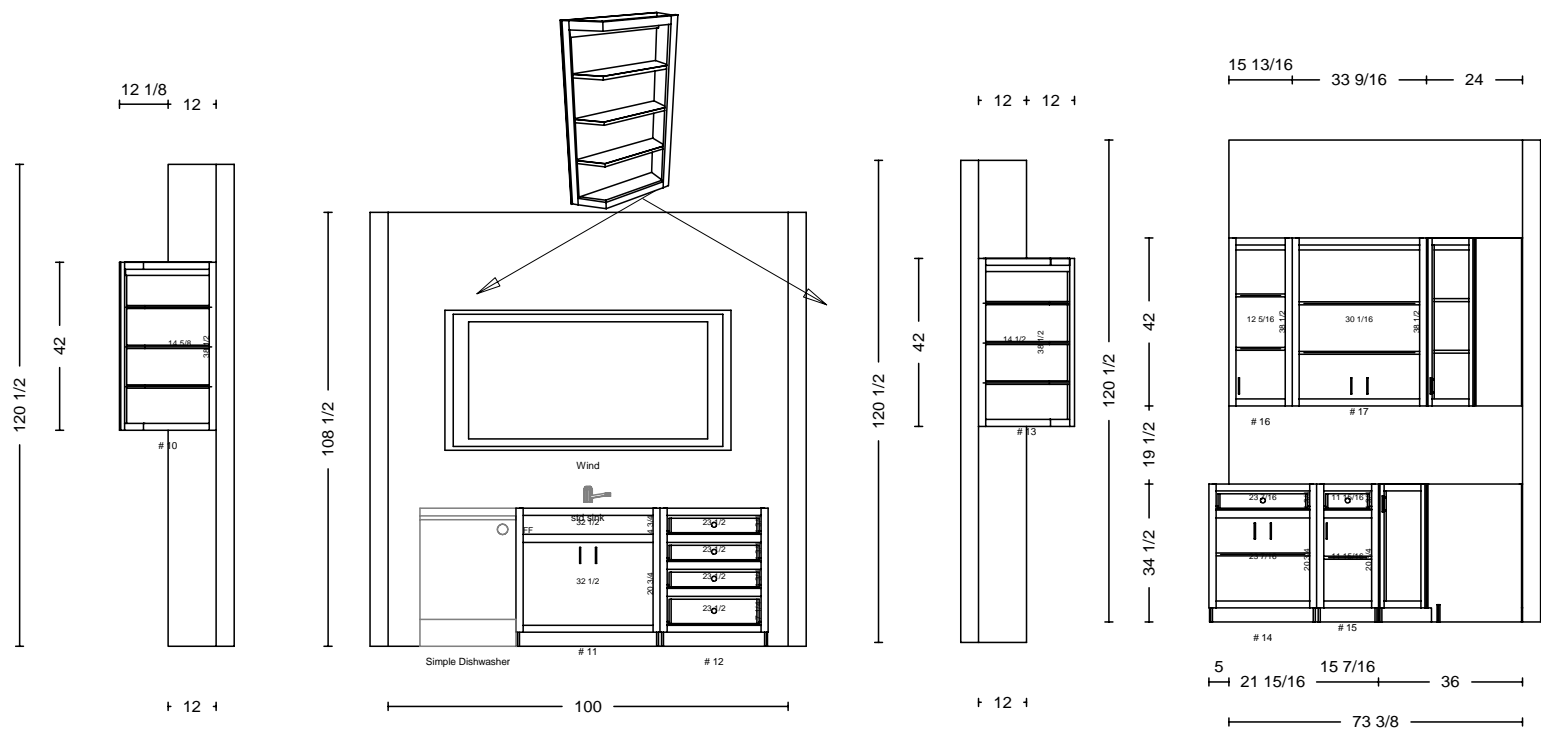

DATE	ray 1.12.04		FRAMES
JOB #	<h1>THARP CABINET ORDER</h1>		
Sheet 1 of 6			
Description Juan Guitierrez new home		Address 4291 Tarryall, Loveland, CO	
Name Juan Guitierrez		WOOD see each page	OFFFIT 120
Phone		STAIN see each page	DOOR upper patriot base reve
Contact Juan		EDGE none	DRAWER std
UPPERS 42 30 laundry	TOPS none	FINGERPULLS yes	
INSTALL tharp	DELIVER tharp	FLOORS	HINGE 1 1/4 custom

wood:	alder
door:	
drawer:	
box:	
glide:	
crown:	
stain:	golden pecan 20% finish

DATE	<h1>THARP CABINET ORDER</h1>		FRAMES	
JOB #				
Sheet 2 of 6				
Description Juan Gutierrez new home		Address 4291 Tarryall, Loveland, CO		
Name Juan Gutierrez		WOOD	SOFFIT	
Phone		STAIN	DOOR	
Contact Juan		EDGE	DRAWER	
UPPERS		TOPS	FINGERPULLS	
INSTALL	DELIVER	FLOORS	HINGE	