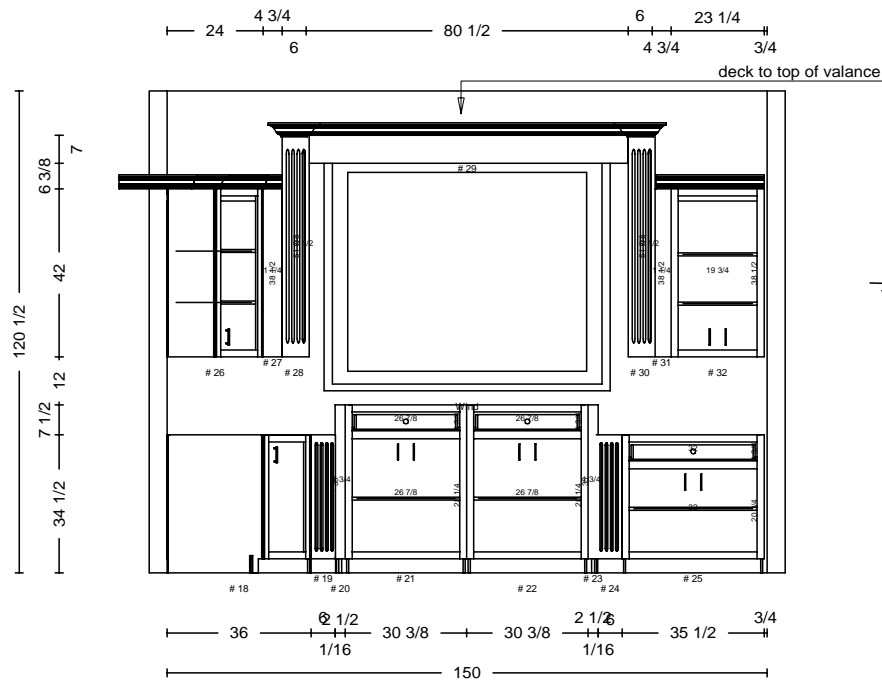

DATE	THARP CABINET ORDER		FRAMES	
JOB #				
Sheet 3 of 6				
Description Juan Gutierrez new home		Address 4291 Tarryall, Loveland, CO		
Name Juan Gutierrez		WOOD	SOFFIT	
Phone		STAIN	DOOR	
Contact Juan		EDGE	DRAWER	
UPPERS		TOPS	FINGERPULLS	
INSTALL	DELIVER	FLOORS	HINGE