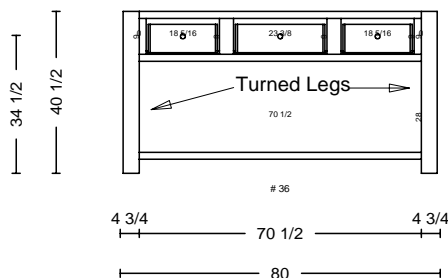

DATE	THARP CABINET ORDER		FRAMES	
JOB #				
Sheet 3 of 6				
Description Juan Gutierrez new home		Address 4291 Tarryall, Loveland, CO		
Name Juan Gutierrez		WOOD	SOFFIT	
Phone		STAIN	DOOR	
Contact Juan		EDGE	DRAWER	
UPPERS		TOPS	FINGERPULLS	
INSTALL	DELIVER	FLOORS	HINGE