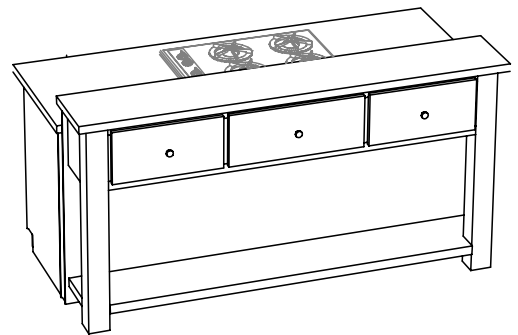

DATE	THARP CABINET ORDER		FRAMES	
JOB #				
Sheet 3 of 6				
Description Juan Gutierrez new home		Address 4291 Tarryall, Loveland, CO		
Name Juan Gutierrez		WOOD	SOFFIT	
Phone		STAIN	DOOR	
Contact Juan		EDGE	DRAWER	
UPPERS		TOPS	FINGERPULLS	
INSTALL	DELIVER	FLOORS	HINGE