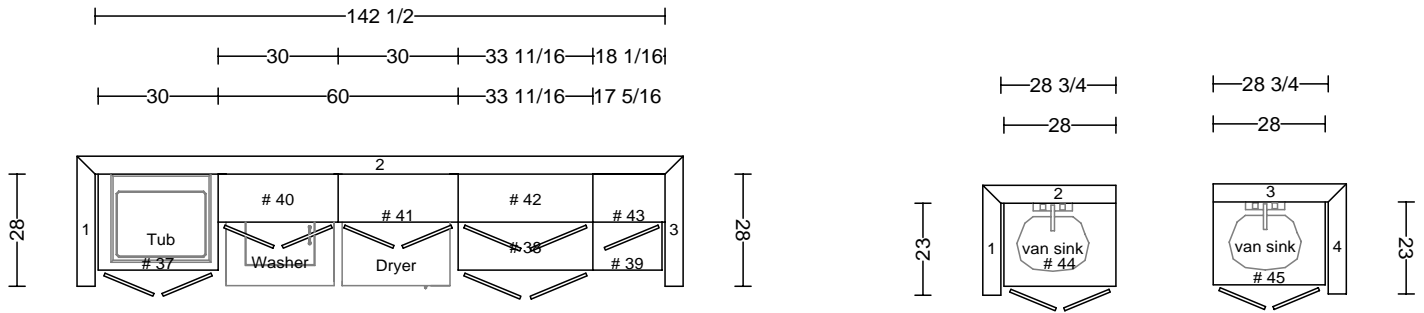

DATE	THARP CABINET ORDER	FRAMES	
JOB #			
Sheet 4 of 6			

Description Juan Gutierrez new home		Address 4291 Tarryall, Loveland, CO	
Name Juan Gutierrez		WOOD	SOFFIT
Phone		STAIN	DOOR
Contact Juan		EDGE	DRAWER
UPPERS	TOPS	FINGERPULLS	
INSTALL	DELIVER	FLOORS	HINGE