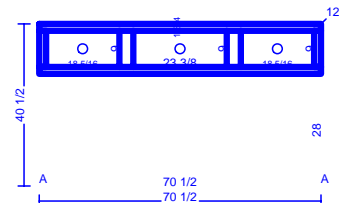

DATE	THARP CABINET ORDER		FRAMES	
JOB #				
Sheet 3 of 6				
Description Juan Gutierrez new home		Address 4291 Tarryall, Loveland, CO		
Name Juan Gutierrez		WOOD	SOFFIT	
Phone		STAIN	DOOR	
Contact Juan		EDGE	DRAWER	
UPPERS		TOPS	FINGERPULLS	
INSTALL	DELIVER	FLOORS	HINGE