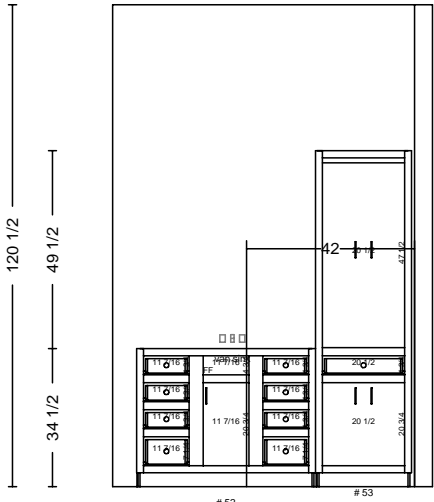

DATE	THARP CABINET ORDER	FRAMES
JOB #		
Sheet 6 of 6		

Description Juan Gutierrez new home		Address 4291 Tarryall, Loveland, CO	
Name Juan Gutierrez		WOOD	SOFFIT
Phone		STAIN	DOOR
Contact Juan		EDGE	DRAWER
UPPERS	TOPS	FINGERPULLS	
INSTALL	DELIVER	FLOORS	HINGE