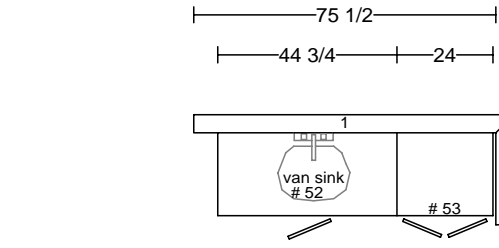

DATE	THARP CABINET ORDER	FRAMES
JOB #		
Sheet 6 of 6		

Description Juan Gutierrez new home		Address 4291 Tarryall, Loveland, CO	
Name Juan Gutierrez		WOOD	SOFFIT
Phone		STAIN	DOOR
Contact Juan		EDGE	DRAWER
UPPERS	TOPS	FINGERPULLS	
INSTALL	DELIVER	FLOORS	HINGE