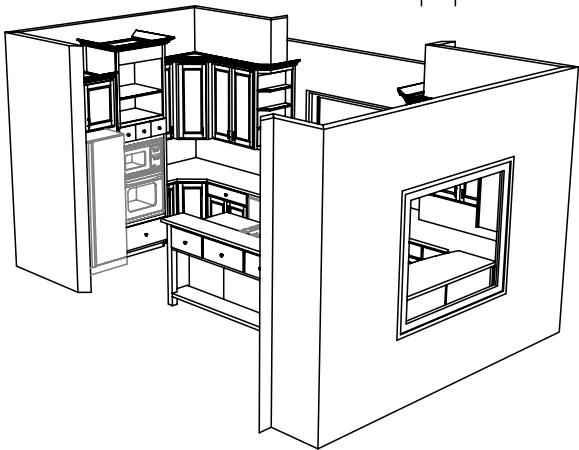

DATE	ray 1.12.04		FRAMES
JOB #	<h1>THARP CABINET ORDER</h1>		
Sheet 1 of 6			
Description Juan Guitierrez new home		Address 4291 Tarryall, Loveland, CO	
Name Juan Guitierrez		WOOD see each page	OFFFIT 120
Phone		STAIN see each page	DOOR upper patriot base reve
Contact Juan		EDGE none	DRAWER std
UPPERS 42 30 laundry	TOPS none	FINGERPULLS yes	
INSTALL tharp	DELIVER tharp	FLOORS	HINGE 1 1/4 custom

wood:	alder
door:	
drawer:	
box:	
glide:	
crown:	
stain:	golden pecan 20% finish

DATE	<h1>THARP CABINET ORDER</h1>		FRAMES	
JOB #				
Sheet 2 of 6				
Description Juan Gutierrez new home		Address 4291 Tarryall, Loveland, CO		
Name Juan Gutierrez		WOOD	SOFFIT	
Phone		STAIN	DOOR	
Contact Juan		EDGE	DRAWER	
UPPERS		TOPS	FINGERPULLS	
INSTALL	DELIVER	FLOORS	HINGE	