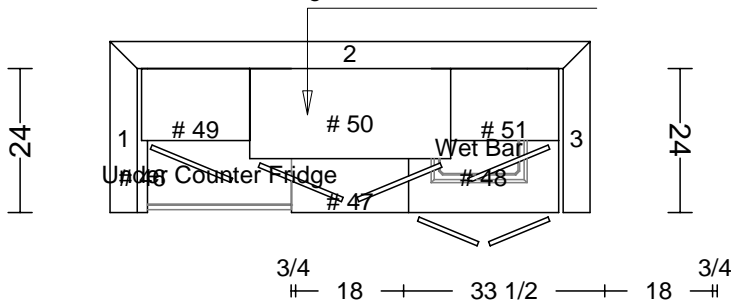

DATE	THARP CABINET ORDER		FRAMES	
JOB #				
Sheet 5 of 6				
Description Juan Guitierrez new home		Address 4291 Tarryall, Loveland, CO		
Name Juan Guitierrez		WOOD	SOFFIT	
Phone		STAIN	DOOR	
Contact Juan		EDGE	DRAWER	
UPPERS		TOPS	FINGERPULLS	
INSTALL	DELIVER	FLOORS		HINGE