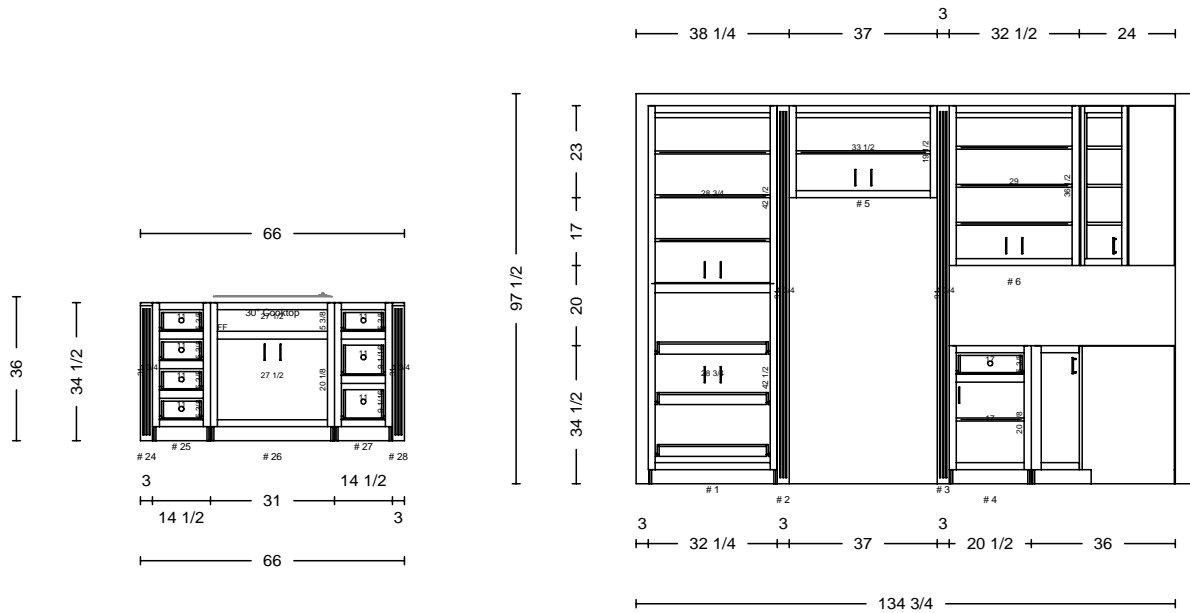

3 5/8 Crown  
Light Rail

5 Piece Drawer Fronts  
5 3/8" Openings

DATE	<h1>THARP CABINET ORDER</h1>	FRAMES	
JOB #			
Sheet 2 of 5			

Description COS new home		Address 6529 Aberdour,	
Name COS	WOOD	SOFFIT	
Phone 566-1637	STAIN	DOOR	
Contact Geoff	EDGE	DRAWER	
UPPERS	TOPS	FINGERPULLS	
INSTALL	DELIVER	FLOORS	HINGE