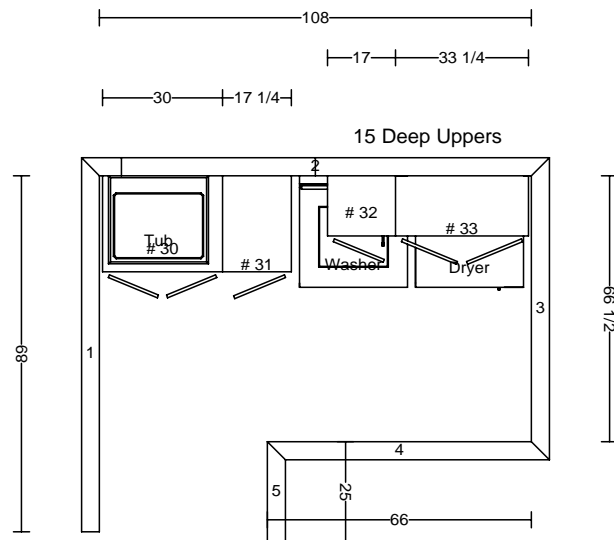

DATE	THARP CABINET ORDER			FRAMES	
JOB #					
Sheet 3 of 5					
Description COS new home		Address 6529 Aberdour,			
Name COS		WOOD	SOFFIT		
Phone 566-1637		STAIN	DOOR		
Contact Geoff		EDGE	DRAWER		
UPPERS		TOPS		FINGERPULLS	
INSTALL	DELIVER		FLOORS		HINGE

top: plastic lam w/ wood edge

Drawer Fronts Solid Slab 1/4 RO