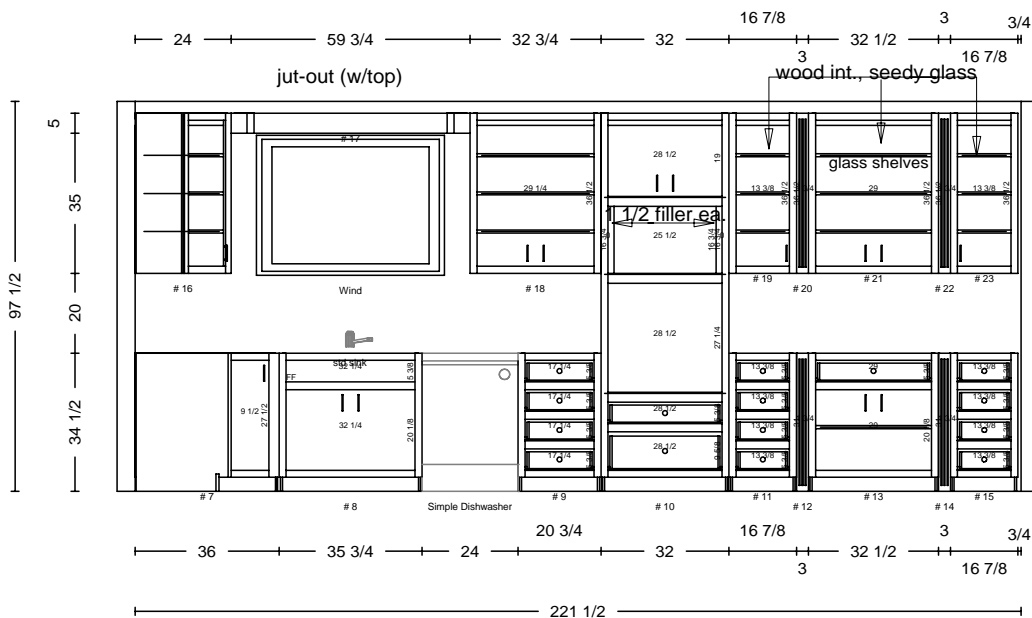

DATE	THARP CABINET ORDER	FRAMES	
JOB #			
Sheet 2 of 5			

Description COS new home		Address 6529 Aberdour,	
Name COS	WOOD	SOFFIT	
Phone 566-1637	STAIN	DOOR	
Contact Geoff	EDGE	DRAWER	
UPPERS	TOPS	FINGERPULLS	
INSTALL	DELIVER	FLOORS	HINGE