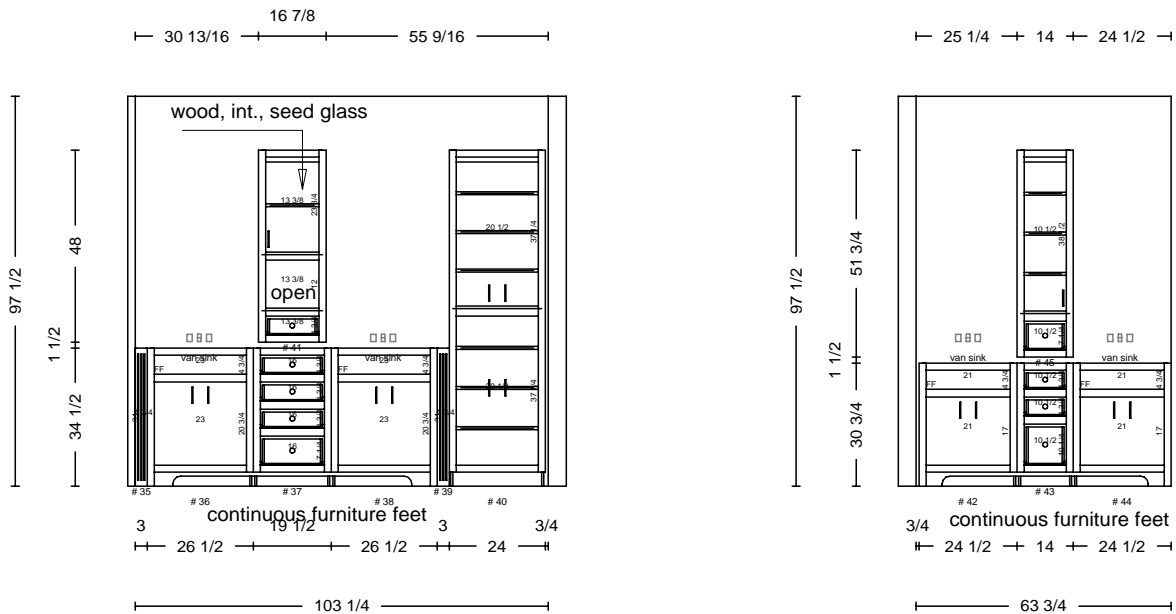

DATE	THARP CABINET ORDER			FRAMES	
JOB #					
Sheet 4 of 5					
Description COS new home		Address 6529 Aberdour,			
Name COS		WOOD	SOFFIT		
Phone 566-1637		STAIN	DOOR		
Contact Geoff		EDGE	DRAWER		
UPPERS		TOPS	FINGERPULLS		
INSTALL	DELIVER	FLOORS	HINGE		

top: tile, tile edge

Drawer Fronts

Solid Slab 1/4 RO