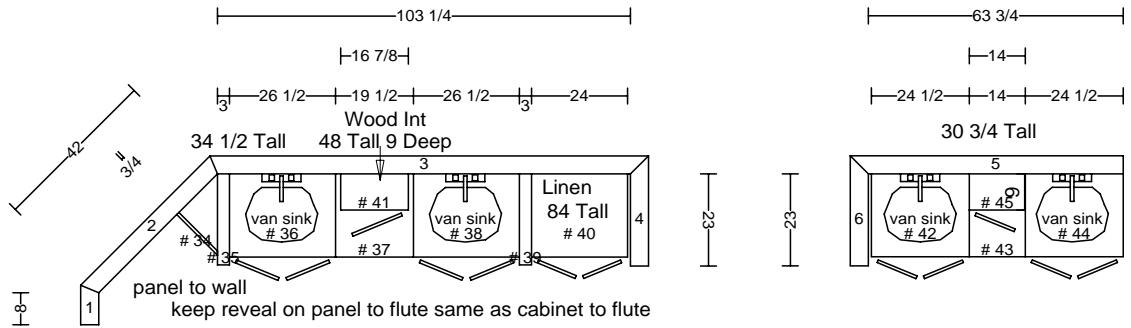

DATE	THARP CABINET ORDER			FRAMES	
JOB #					
Sheet 4 of 5					
Description COS new home		Address 6529 Aberdour,			
Name COS		WOOD	SOFFIT		
Phone 566-1637		STAIN	DOOR		
Contact Geoff		EDGE	DRAWER		
UPPERS		TOPS	FINGERPULLS		
INSTALL	DELIVER	FLOORS	HINGE		

top: tile, tile edge

Drawer Fronts

Solid Slab 1/4 RO