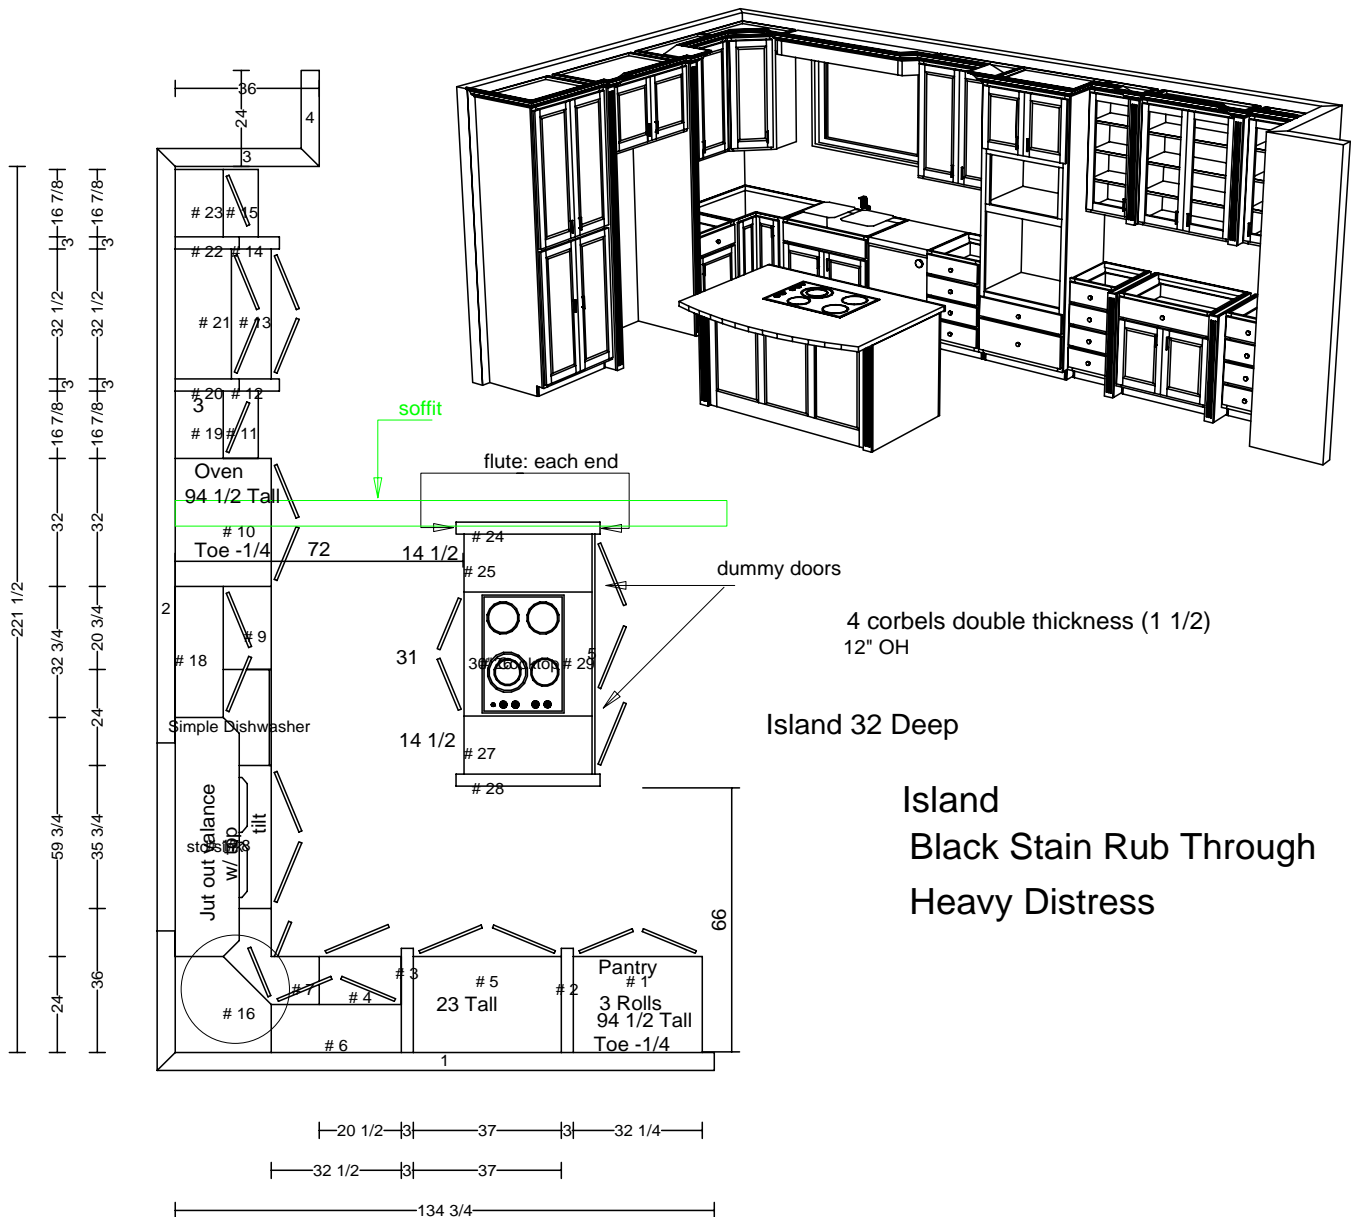

DATE			FRAMES
JOB #	<h1>THARP CABINET ORDER</h1>		
Sheet 1 of 5			
Description COS new home		Address 6529 Aberdour,	
Name COS		WOOD Knotty Alder	SOFFIT 97 1/2 R + S 28 Deep
Phone 566-1637		STAIN Cabot Walnut	DOOR Vermont
Contact Geoff		EDGE	DRAWER See Each Page
UPPERS 40	TOPS	FINGERPULLS Yes	
INSTALL Tharp	DELIVER Yes	FLOORS Hardwood	HINGE Custom 1 1/4

3 5/8 Crown  
Light Rail

5 Piece Drawer Fronts  
5 3/8" Openings

DATE	<h1>THARP CABINET ORDER</h1>	FRAMES	
JOB #			
Sheet 2 of 5			

Description COS new home		Address 6529 Aberdour,	
Name COS	WOOD	SOFFIT	
Phone 566-1637	STAIN	DOOR	
Contact Geoff	EDGE	DRAWER	
UPPERS	TOPS	FINGERPULLS	
INSTALL	DELIVER	FLOORS	HINGE

top: plastic lam w/ wood edge