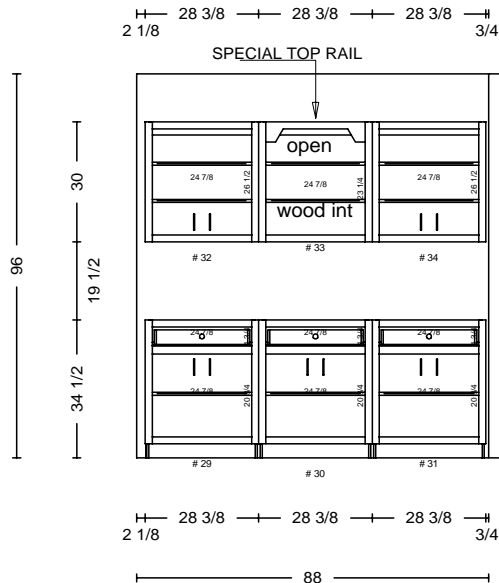

top: 3 cm granite

Durango Doors

Solid Square Edge Drawers

5 Piece Durango Big Drawers

3 5/8 Crown  
Light Rail

- 6 corbels (SHAKER STYLE)
- 12" OH
- material for bar back
  - solid wood
  - finish 2 sides & face
  - 2 @ 1/4" x 5 1/4" x 6'
  - 2 @ 1/4" x 2 1/4" x 6'
  - 6 @ 1/4" x 2 1/4" x 4'
  - 2 end cap 3/4 x 5 1/2" x 48
  - ply skin 4 @ 1/4" x 24" x 48"

tops: formica, wood edge

LAUNDRY CEILING 108 1/2

Shaker Doors

Solid Square Edge Drawers

DATE	<h1>THARP CABINET ORDER</h1>			FRAMES	
JOB #					
Sheet 6 of 7					
Description COS		Address 6518 Royal Country Downs Circle, Highland Meadows			
Name COS CONST.		WOOD		SOFFIT	
Phone 566-1637		STAIN		DOOR	
Contact Geoff		EDGE		DRAWER	
UPPERS		TOPS		FINGERPULLS	
INSTALL	DELIVER	FLOORS		HINGE	