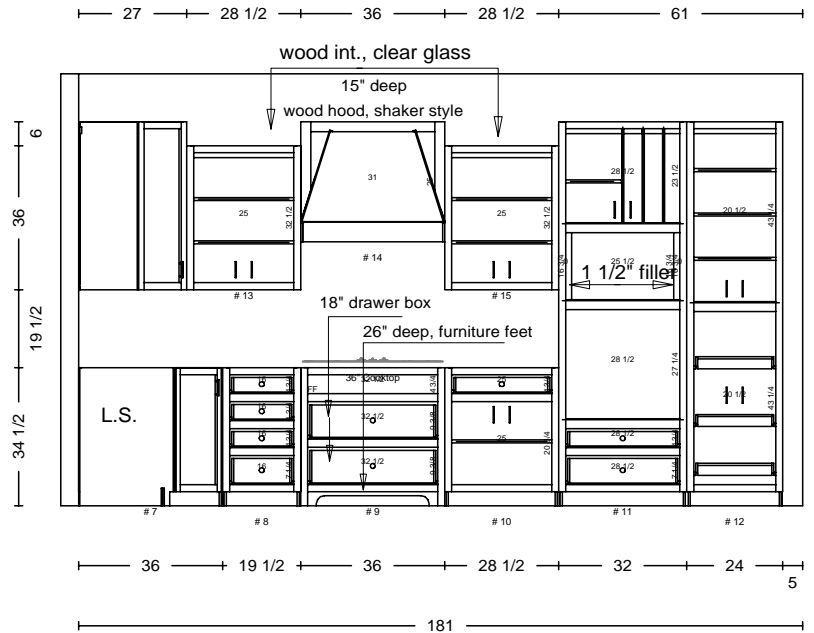

DATE	THARP CABINET ORDER			FRAMES	
JOB #					
Sheet 2 of 7					
Description COS		Address 6518 Royal Country Downs Circle, Highland Meadows			
Name COS CONST.		WOOD	SOFFIT		
Phone 566-1637		STAIN	DOOR		
Contact Geoff		EDGE	DRAWER		
UPPERS		TOPS		FINGERPULLS	
INSTALL	DELIVER		FLOORS		HINGE