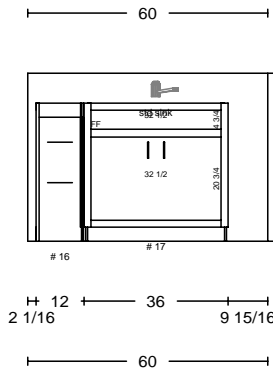

DATE	THARP CABINET ORDER			FRAMES	
JOB #					
Sheet 2 of 7					
Description COS		Address 6518 Royal Country Downs Circle, Highland Meadows			
Name COS CONST.		WOOD	SOFFIT		
Phone 566-1637		STAIN	DOOR		
Contact Geoff		EDGE	DRAWER		
UPPERS		TOPS		FINGERPULLS	
INSTALL	DELIVER		FLOORS		HINGE