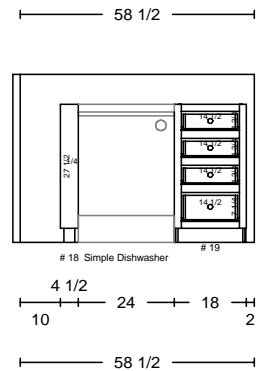

DATE	THARP CABINET ORDER			FRAMES	
JOB #					
Sheet 2 of 7					
Description COS		Address 6518 Royal Country Downs Circle, Highland Meadows			
Name COS CONST.		WOOD	SOFFIT		
Phone 566-1637		STAIN	DOOR		
Contact Geoff		EDGE	DRAWER		
UPPERS		TOPS		FINGERPULLS	
INSTALL	DELIVER		FLOORS		HINGE