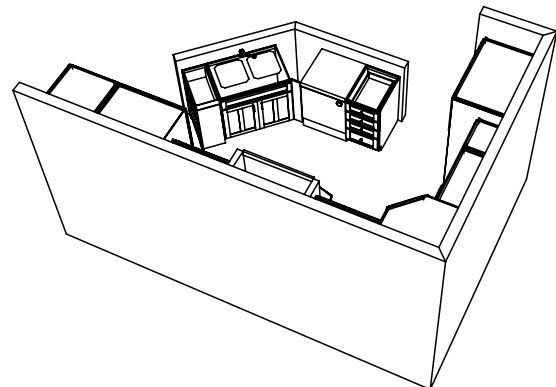

top: 3 cm granite

Durango Doors

Solid Square Edge Drawers

5 Piece Durango Big Drawers

3 5/8 Crown  
Light Rail

- 6 corbels (SHAKER STYLE)
- 12" OH
- material for bar back
  - solid wood
  - finish 2 sides & face
  - 2 @ 1/4" x 5 1/4" x 6'
  - 2 @ 1/4" x 2 1/4" x 6'
  - 6 @ 1/4" x 2 1/4" x 4'
  - 2 end cap 3/4 x 5 1/2" x 48
  - ply skin 4 @ 1/4" x 24" x 48"