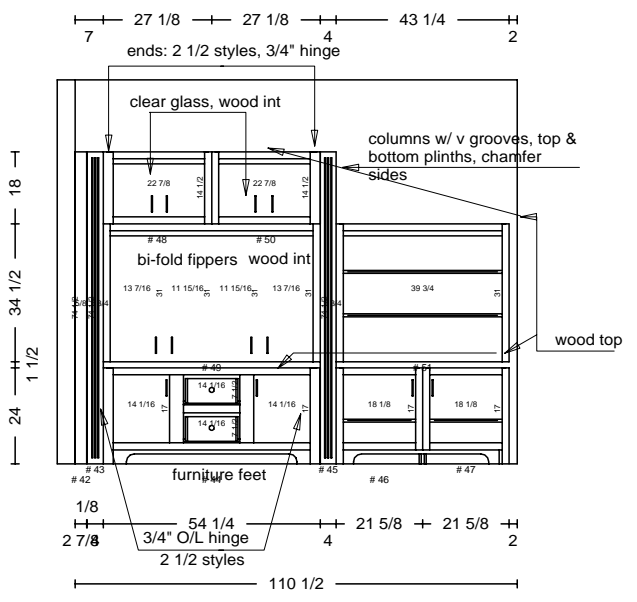

DATE	THARP CABINET ORDER			FRAMES	
JOB #					
Sheet 6 of 7					
Description COS		Address 6518 Royal Country Downs Circle, Highland Meadows			
Name COS CONST.		WOOD		SOFFIT	
Phone 566-1637		STAIN		DOOR	
Contact Geoff		EDGE		DRAWER	
UPPERS		TOPS		FINGERPULLS	
INSTALL	DELIVER	FLOORS		HINGE	

Durango Doors 5 Piece Durango Drawers