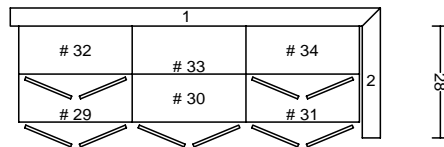

LAUNDRY CEILING 108 1/2