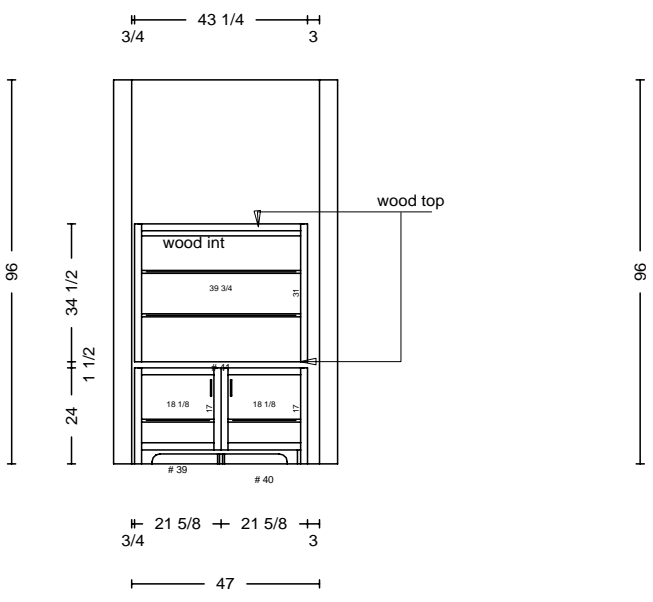

DATE	THARP CABINET ORDER			FRAMES	
JOB #					
Sheet 6 of 7					
Description COS		Address 6518 Royal Country Downs Circle, Highland Meadows			
Name COS CONST.		WOOD		SOFFIT	
Phone 566-1637		STAIN		DOOR	
Contact Geoff		EDGE		DRAWER	
UPPERS		TOPS		FINGERPULLS	
INSTALL	DELIVER	FLOORS		HINGE	

Durango Doors 5 Piece Durango Drawers