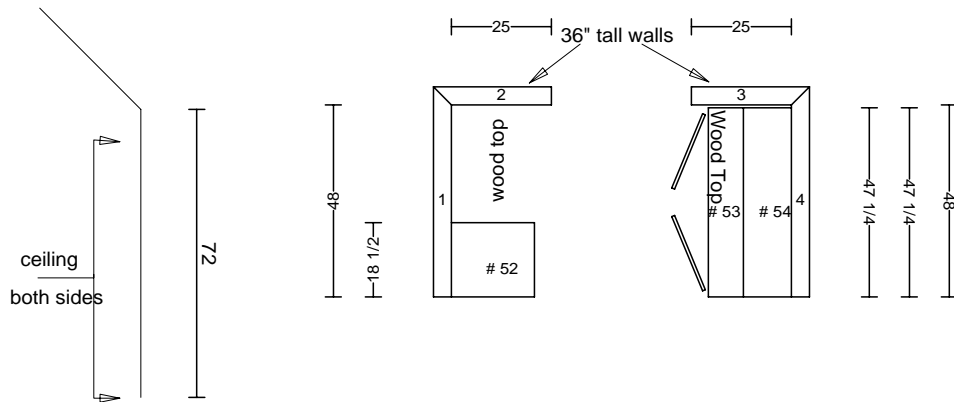

DATE	THARP CABINET ORDER		FRAMES	
JOB #				
Sheet 7 of 7				
Description COS		Address 6518 Royal Country Downs Circle, Highland Meadows		
Name COS CONST.		WOOD	SOFFIT	
Phone 566-1637		STAIN	DOOR	
Contact Geoff		EDGE	DRAWER	
UPPERS		TOPS	FINGERPULLS	
INSTALL	DELIVER	FLOORS	HINGE	

**Shaker Doors
Solid Square Edge Drawers**