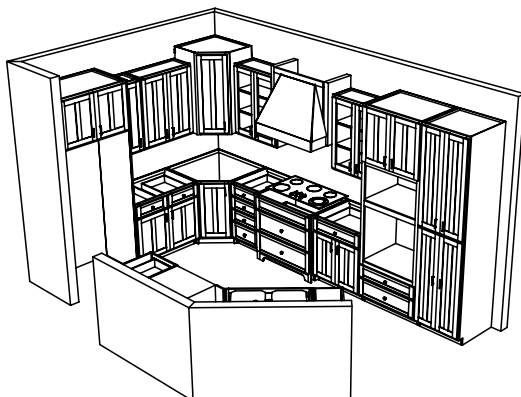

top: 3 cm granite

Durango Doors

Solid Square Edge Drawers

5 Piece Durango Big Drawers

3 5/8 Crown  
Light Rail

- 6 corbels (SHAKER STYLE)
- 12" OH
- material for bar back
  - solid wood
  - finish 2 sides & face
  - 2 @ 1/4" x 5 1/4" x 6'
  - 2 @ 1/4" x 2 1/4" x 6'
  - 6 @ 1/4" x 2 1/4" x 4'
  - 2 end cap 3/4 x 5 1/2" x 48
  - ply skin 4 @ 1/4" x 24" x 48"