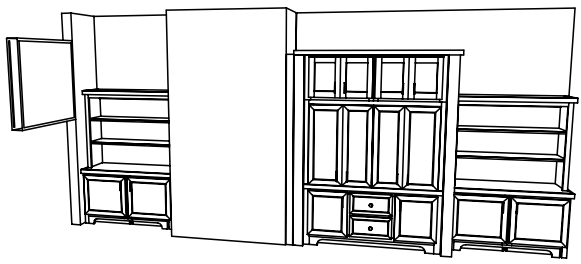

DATE	THARP CABINET ORDER			FRAMES	
JOB #					
Sheet 6 of 7					
Description COS		Address 6518 Royal Country Downs Circle, Highland Meadows			
Name COS CONST.		WOOD		SOFFIT	
Phone 566-1637		STAIN		DOOR	
Contact Geoff		EDGE		DRAWER	
UPPERS		TOPS		FINGERPULLS	
INSTALL	DELIVER	FLOORS		HINGE	

Durango Doors 5 Piece Durango Drawers