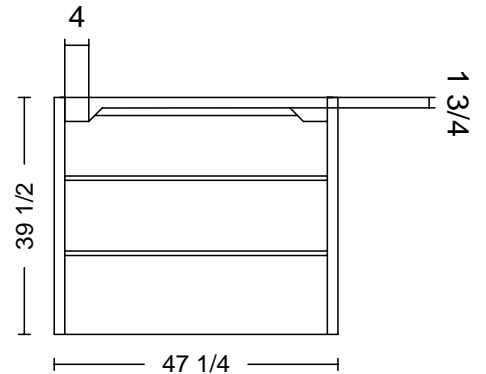

DATE	THARP CABINET ORDER		FRAMES	
JOB #				
Sheet 7 of 7				
Description COS		Address 6518 Royal Country Downs Circle, Highland Meadows		
Name COS CONST.		WOOD	SOFFIT	
Phone 566-1637		STAIN	DOOR	
Contact Geoff		EDGE	DRAWER	
UPPERS		TOPS	FINGERPULLS	
INSTALL	DELIVER	FLOORS	HINGE	

**Shaker Doors
Solid Square Edge Drawers**