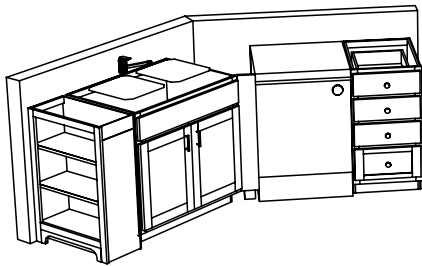

DATE	THARP CABINET ORDER			FRAMES	
JOB #					
Sheet 2 of 7					
Description COS		Address 6518 Royal Country Downs Circle, Highland Meadows			
Name COS CONST.		WOOD	SOFFIT		
Phone 566-1637		STAIN	DOOR		
Contact Geoff		EDGE	DRAWER		
UPPERS		TOPS		FINGERPULLS	
INSTALL	DELIVER		FLOORS		HINGE