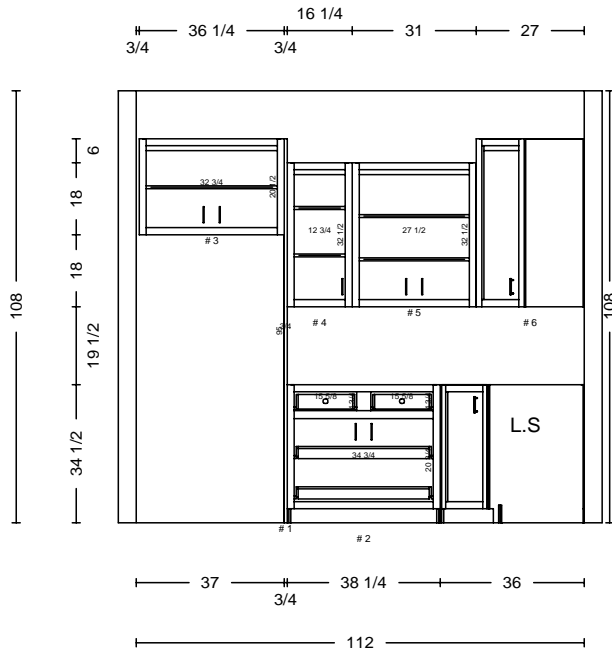

DATE	THARP CABINET ORDER			FRAMES	
JOB #					
Sheet 2 of 7					
Description COS		Address 6518 Royal Country Downs Circle, Highland Meadows			
Name COS CONST.		WOOD	SOFFIT		
Phone 566-1637		STAIN	DOOR		
Contact Geoff		EDGE	DRAWER		
UPPERS		TOPS		FINGERPULLS	
INSTALL	DELIVER		FLOORS		HINGE