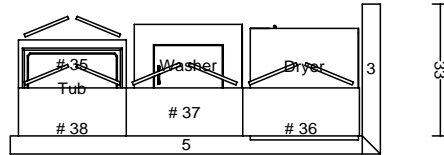

LAUNDRY CEILING 108 1/2