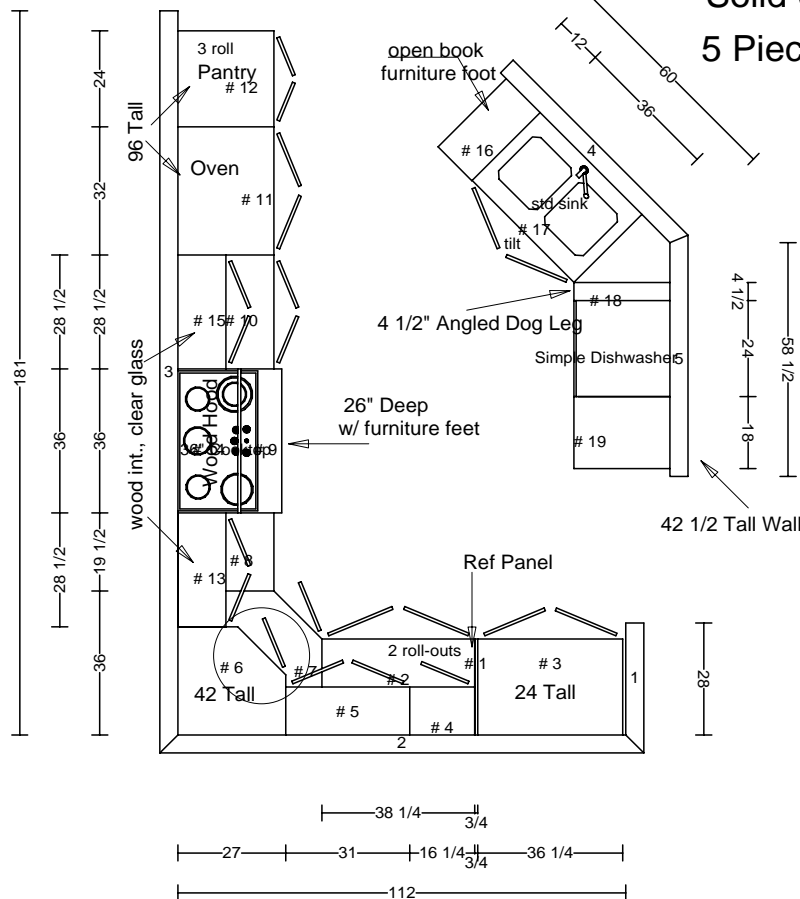

top: 3 cm granite

Durango Doors

Solid Square Edge Drawers

5 Piece Durango Big Drawers

3 5/8 Crown  
Light Rail

- 6 corbels (SHAKER STYLE)
- 12" OH
- material for bar back
  - solid wood
  - finish 2 sides & face
  - 2 @ 1/4" x 5 1/4" x 6'
  - 2 @ 1/4" x 2 1/4" x 6'
  - 6 @ 1/4" x 2 1/4" x 4'
  - 2 end cap 3/4 x 5 1/2" x 48
  - ply skin 4 @ 1/4" x 24" x 48"