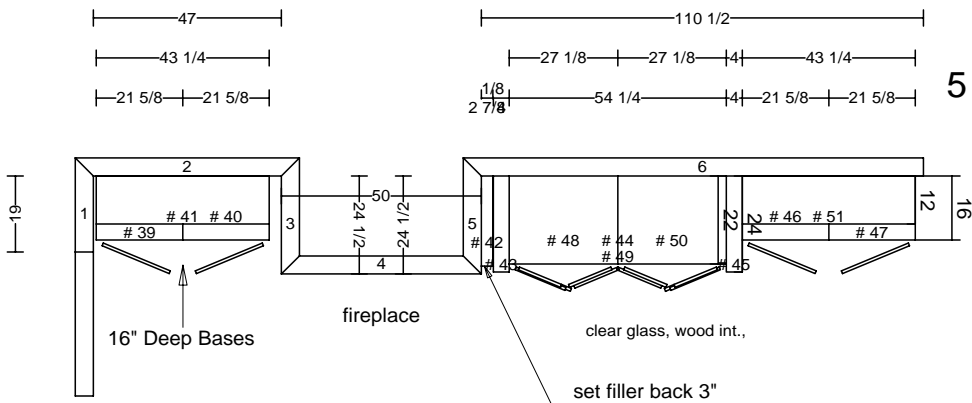

top: 3 cm granite

Durango Doors

Solid Square Edge Drawers

5 Piece Durango Big Drawers

3 5/8 Crown  
Light Rail

- 6 corbels (SHAKER STYLE)
- 12" OH
- material for bar back
  - solid wood
  - finish 2 sides & face
  - 2 @ 1/4" x 5 1/4" x 6'
  - 2 @ 1/4" x 2 1/4" x 6'
  - 6 @ 1/4" x 2 1/4" x 4'
  - 2 end cap 3/4 x 5 1/2" x 48
  - ply skin 4 @ 1/4" x 24" x 48"

tops: formica, wood edge

LAUNDRY CEILING 108 1/2

Shaker Doors

Solid Square Edge Drawers

DATE	<h1>THARP CABINET ORDER</h1>			FRAMES	
JOB #					
Sheet 6 of 7					
Description COS		Address 6518 Royal Country Downs Circle, Highland Meadows			
Name COS CONST.		WOOD		SOFFIT	
Phone 566-1637		STAIN		DOOR	
Contact Geoff		EDGE		DRAWER	
UPPERS		TOPS		FINGERPULLS	
INSTALL	DELIVER	FLOORS		HINGE	